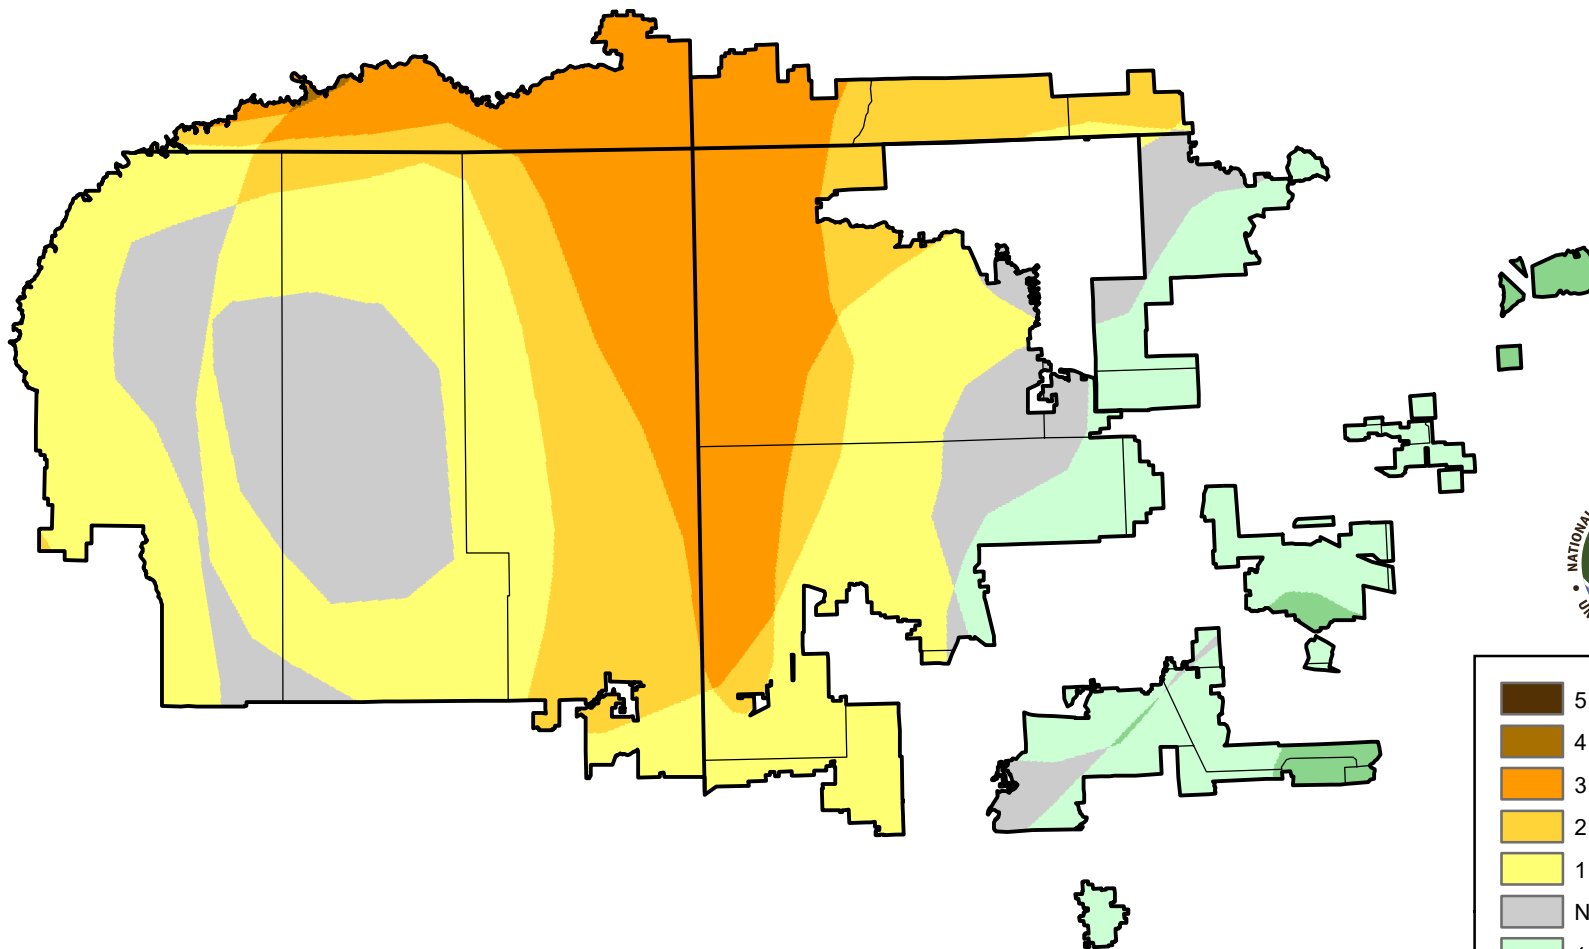

U.S. Drought Monitor Class Change - 4 Corners

Start of Water Year

July 24, 2012
compared to
September 29, 2011

droughtmonitor.unl.edu

- 5 Class Degradation
- 4 Class Degradation
- 3 Class Degradation
- 2 Class Degradation
- 1 Class Degradation
- No Change
- 1 Class Improvement
- 2 Class Improvement
- 3 Class Improvement
- 4 Class Improvement
- 5 Class Improvement