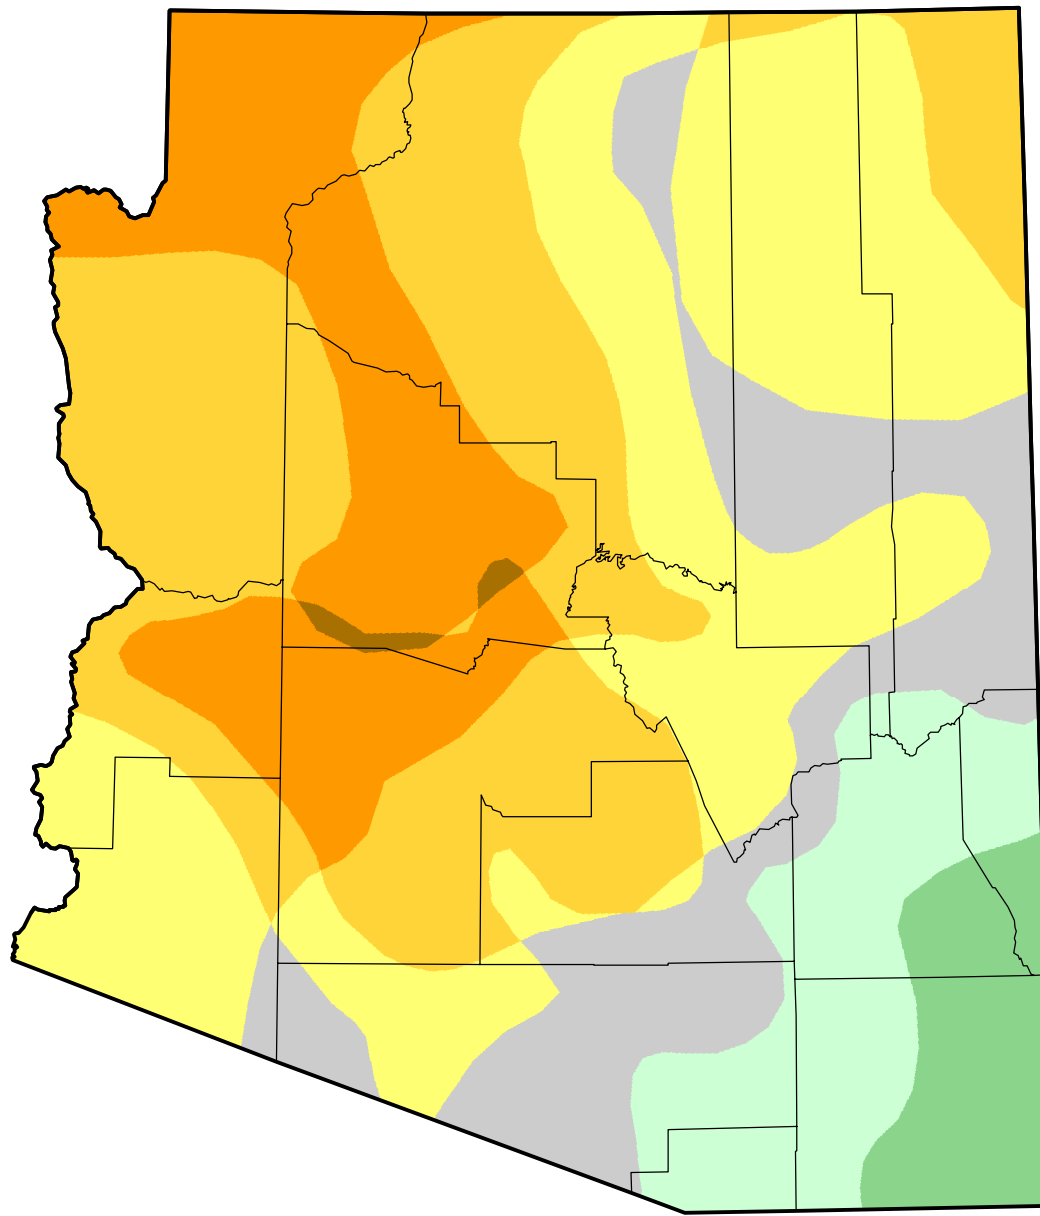

# U.S. Drought Monitor Class Change - Arizona

## 52 Week

July 24, 2012  
compared to  
July 28, 2011

[droughtmonitor.unl.edu](http://droughtmonitor.unl.edu)

-  5 Class Degradation
-  4 Class Degradation
-  3 Class Degradation
-  2 Class Degradation
-  1 Class Degradation
-  No Change
-  1 Class Improvement
-  2 Class Improvement
-  3 Class Improvement
-  4 Class Improvement
-  5 Class Improvement