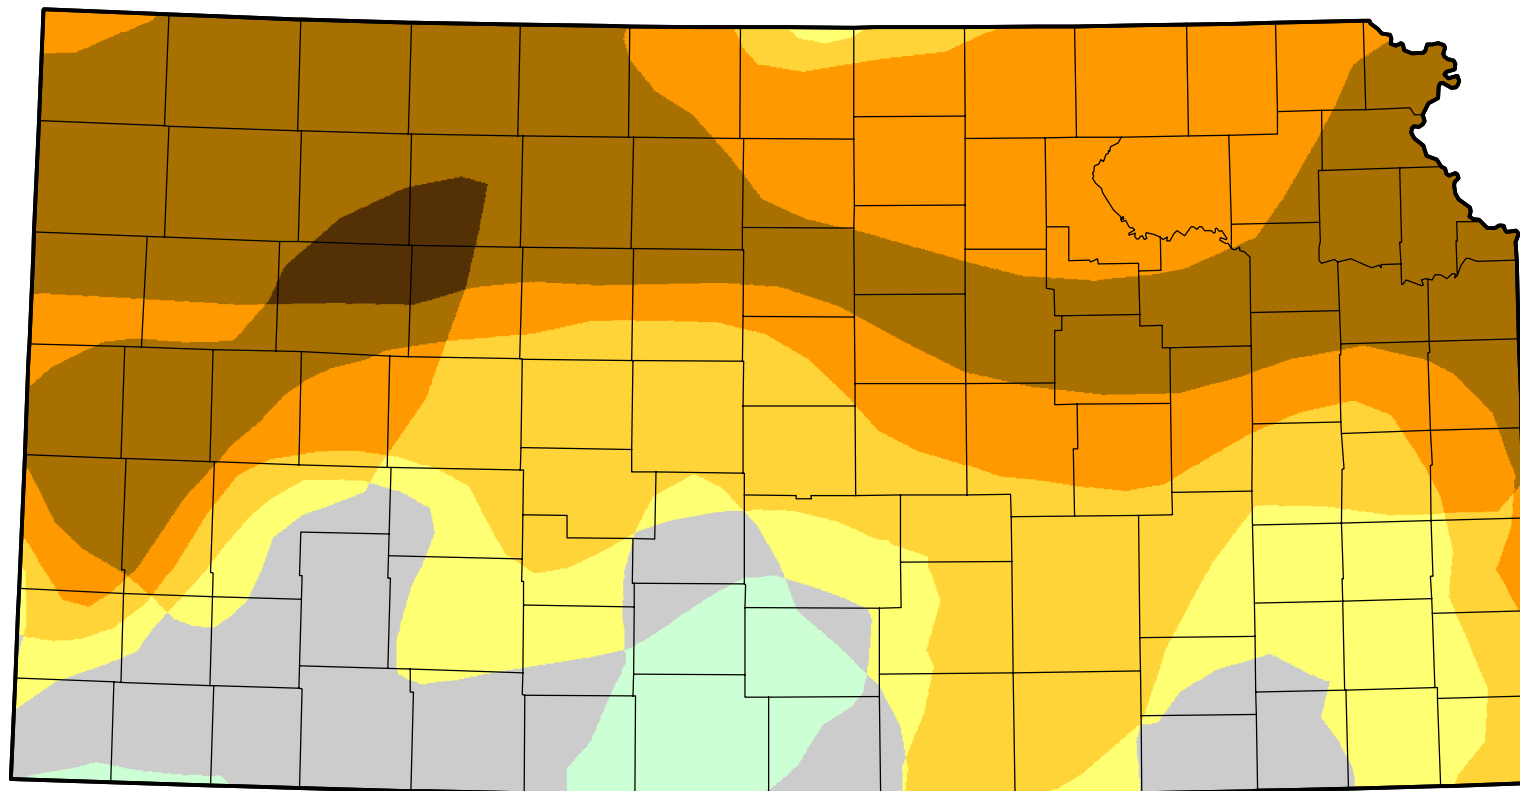

U.S. Drought Monitor Class Change - Kansas

26 Week

July 24, 2012
compared to
January 26, 2012

droughtmonitor.unl.edu

-  5 Class Degradation
-  4 Class Degradation
-  3 Class Degradation
-  2 Class Degradation
-  1 Class Degradation
-  No Change
-  1 Class Improvement
-  2 Class Improvement
-  3 Class Improvement
-  4 Class Improvement
-  5 Class Improvement