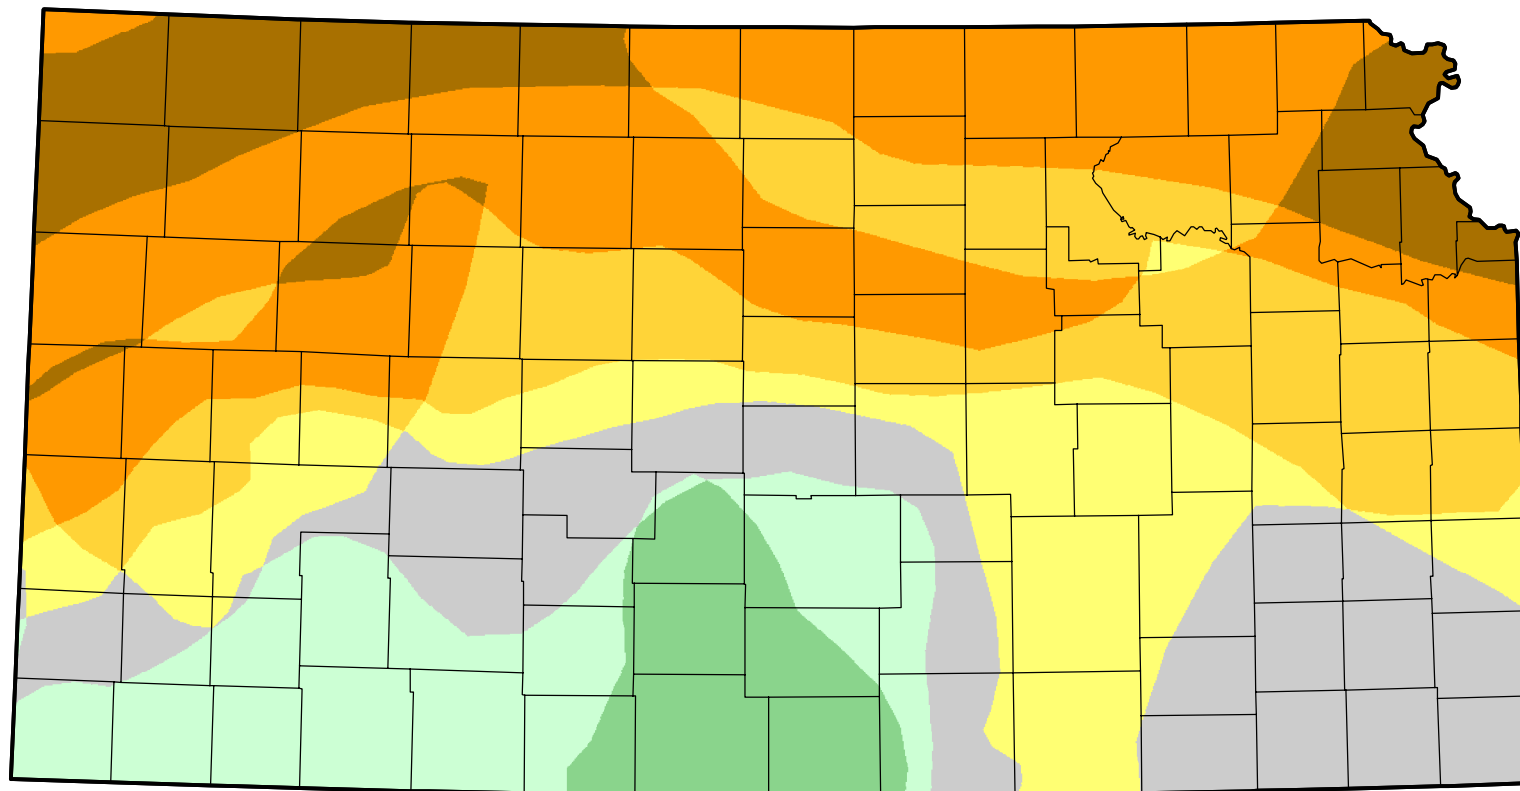

U.S. Drought Monitor Class Change - Kansas

Start of Water Year

July 24, 2012
compared to
September 29, 2011

droughtmonitor.unl.edu

-  5 Class Degradation
-  4 Class Degradation
-  3 Class Degradation
-  2 Class Degradation
-  1 Class Degradation
-  No Change
-  1 Class Improvement
-  2 Class Improvement
-  3 Class Improvement
-  4 Class Improvement
-  5 Class Improvement