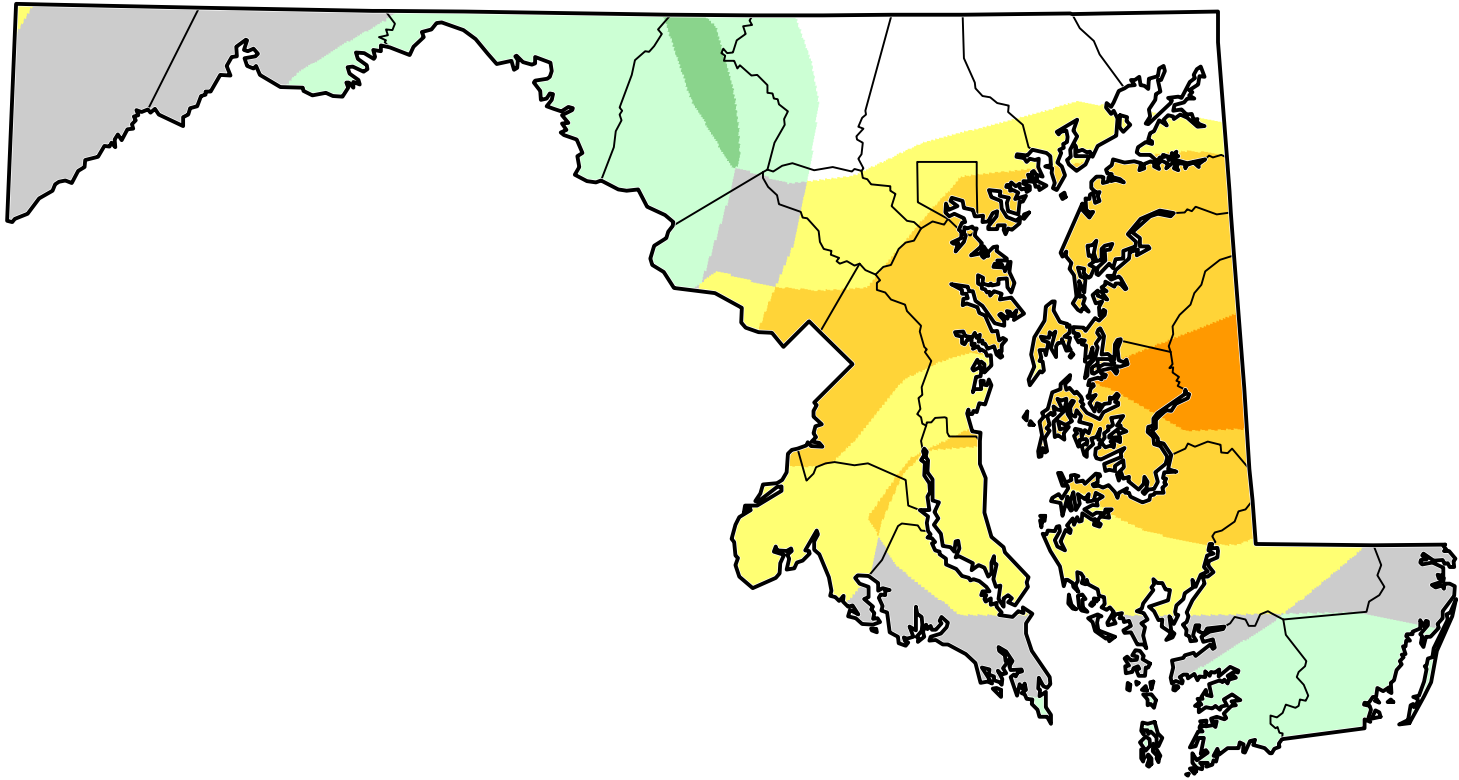

U.S. Drought Monitor Class Change - Maryland

2 Years

July 24, 2012
compared to
July 27, 2010

- 5 Class Degradation
- 4 Class Degradation
- 3 Class Degradation
- 2 Class Degradation
- 1 Class Degradation
- No Change
- 1 Class Improvement
- 2 Class Improvement
- 3 Class Improvement
- 4 Class Improvement
- 5 Class Improvement