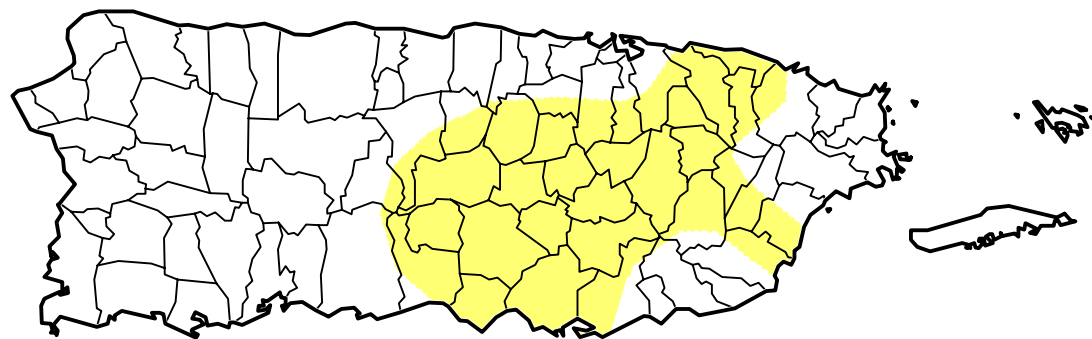

U.S. Drought Monitor Class Change - Puerto Rico 6 Months

July 24, 2012
compared to
February 7, 2012