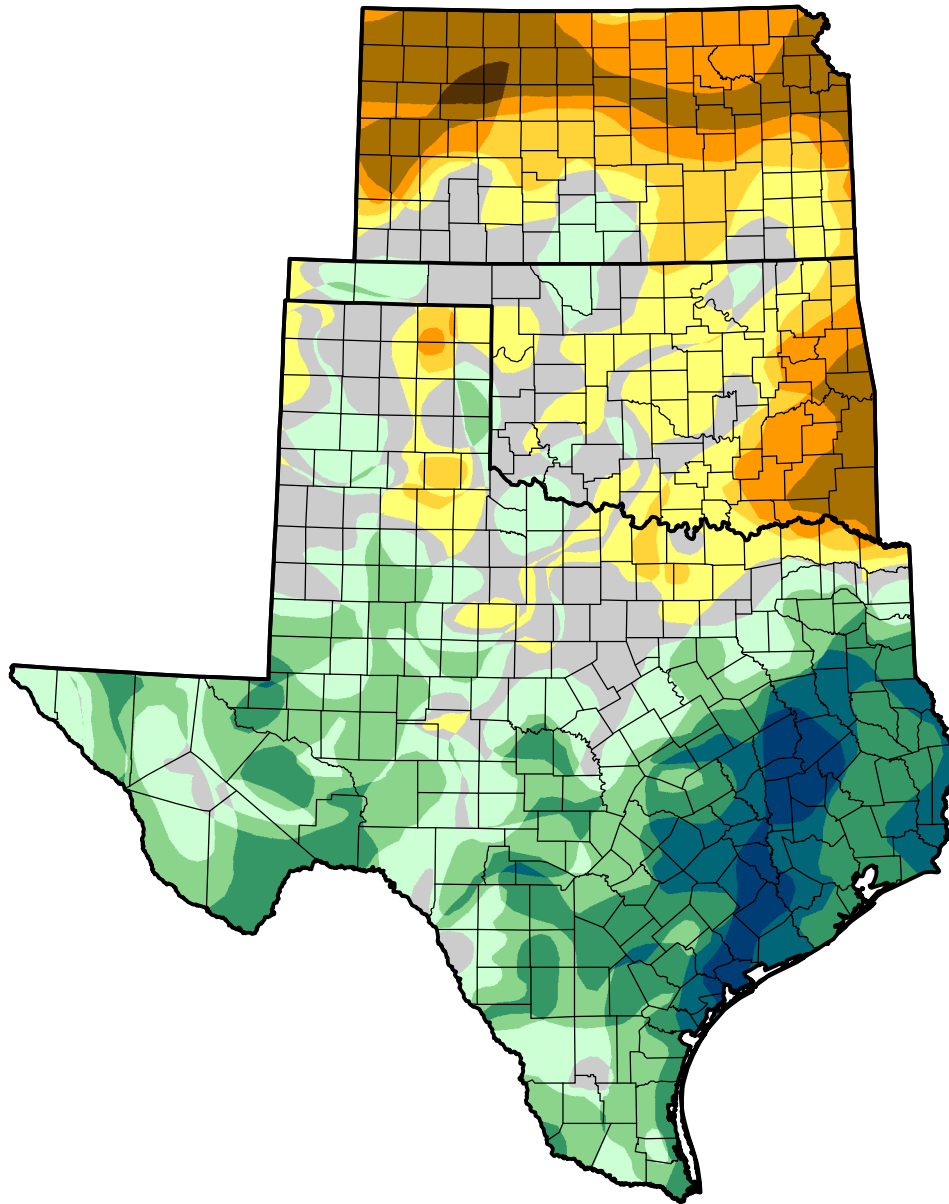

U.S. Drought Monitor Class Change - USDA Southern Plains Climate Hub 26 Week

July 24, 2012
compared to
January 26, 2012

droughtmonitor.unl.edu

-  5 Class Degradation
-  4 Class Degradation
-  3 Class Degradation
-  2 Class Degradation
-  1 Class Degradation
-  No Change
-  1 Class Improvement
-  2 Class Improvement
-  3 Class Improvement
-  4 Class Improvement
-  5 Class Improvement