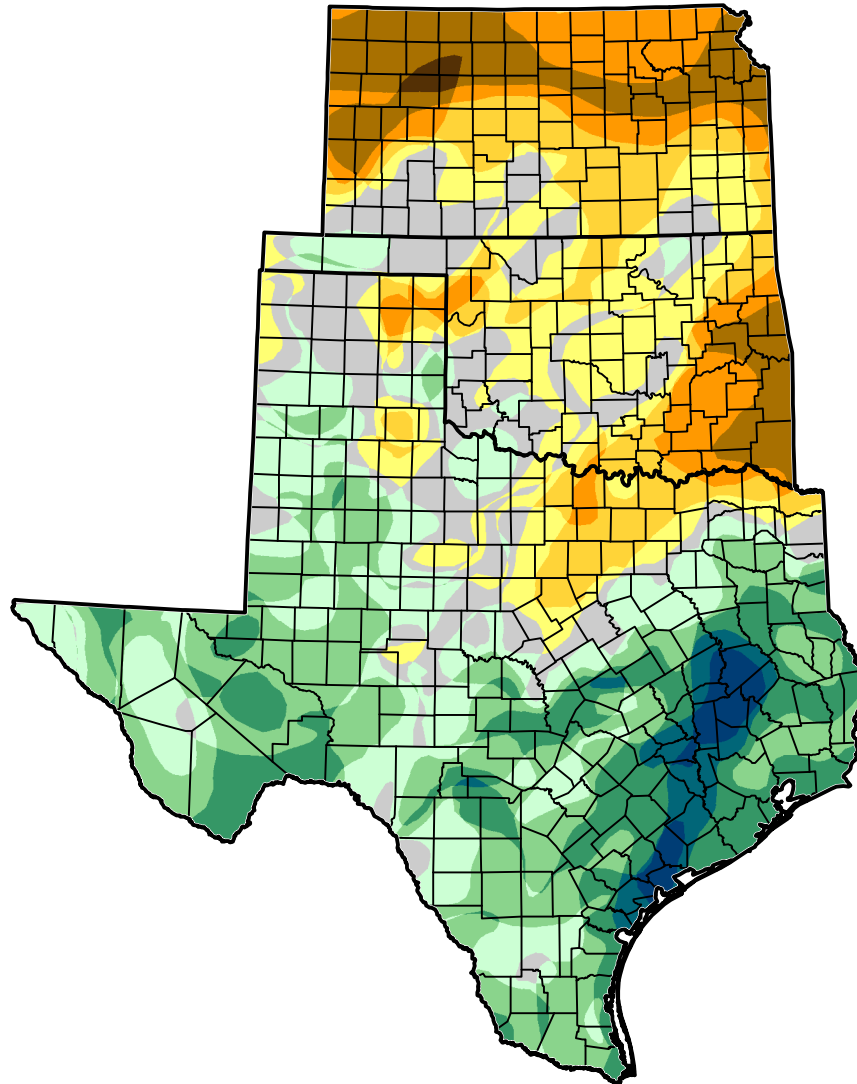

# U.S. Drought Monitor Class Change - USDA Southern Plains Climate Hub 6 Months

July 24, 2012  
compared to  
February 7, 2012