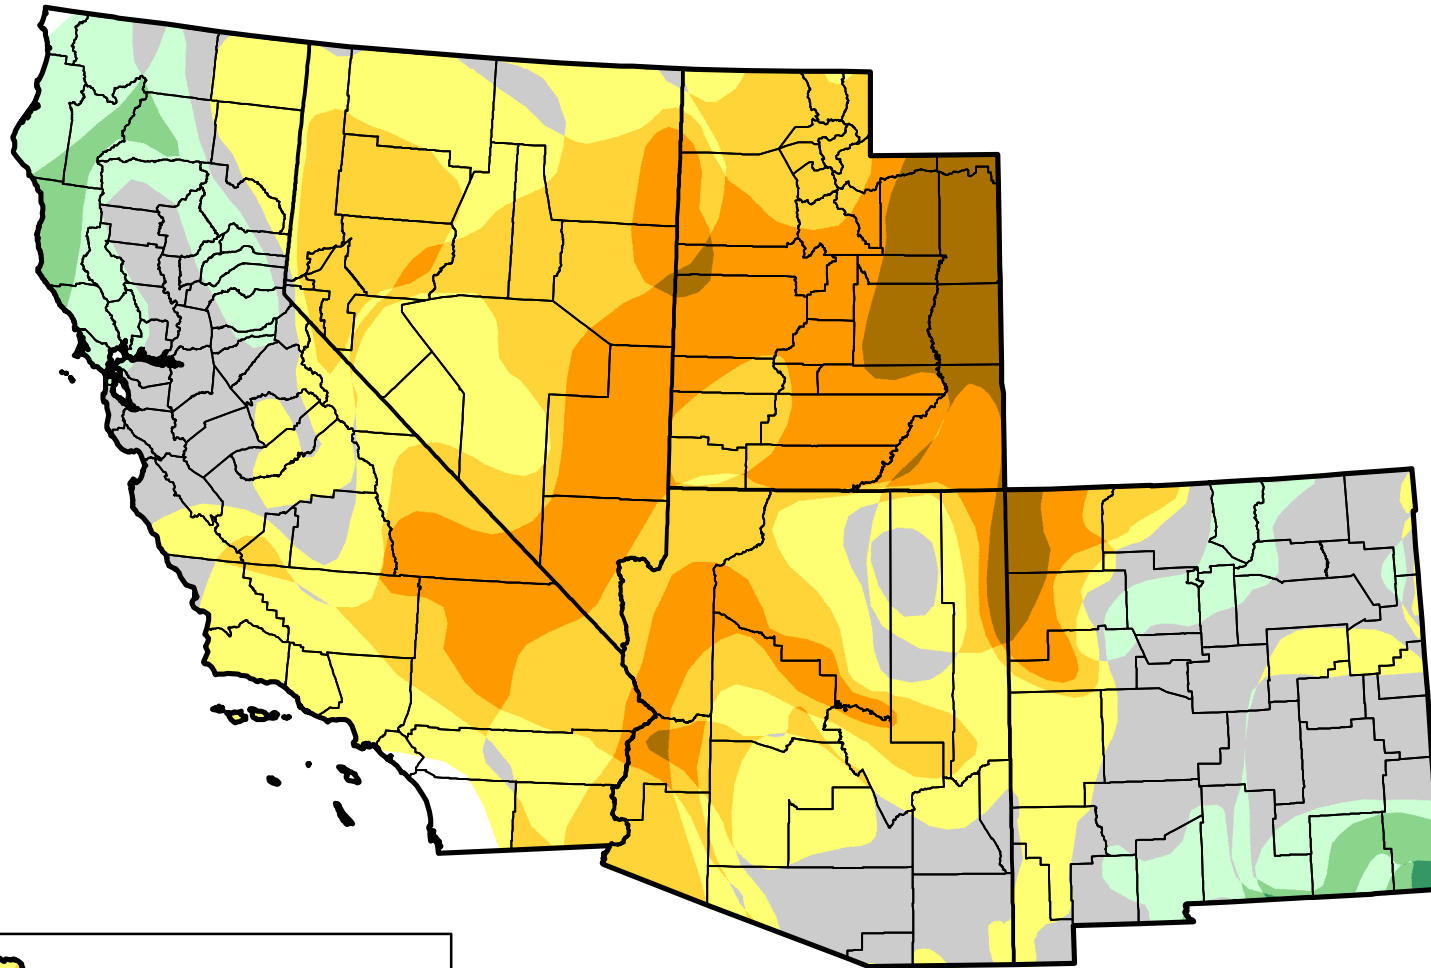

U.S. Drought Monitor Class Change - USDA Southwest Climate Hub

Start of Calendar Year

July 24, 2012
compared to
January 3, 2012

-  5 Class Degradation
-  4 Class Degradation
-  3 Class Degradation
-  2 Class Degradation
-  1 Class Degradation
-  No Change
-  1 Class Improvement
-  2 Class Improvement
-  3 Class Improvement
-  4 Class Improvement
-  5 Class Improvement