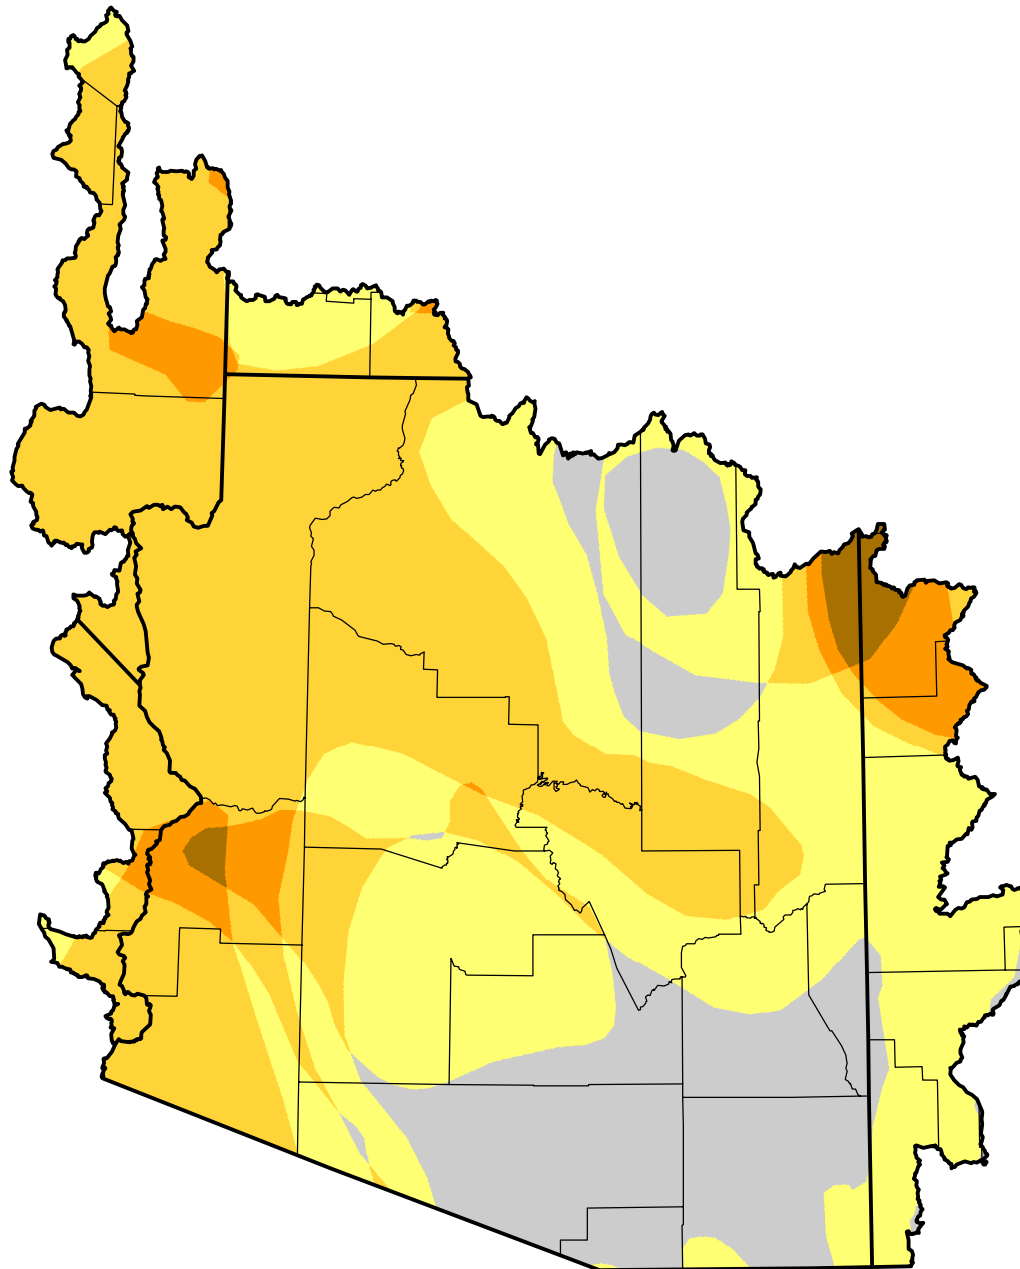

# U.S. Drought Monitor Class Change - Lower Colorado Watershed

## 26 Week

July 24, 2012  
compared to  
January 26, 2012

[droughtmonitor.unl.edu](http://droughtmonitor.unl.edu)

- |   |                     |
|---|---------------------|
|  | 5 Class Degradation |
|  | 4 Class Degradation |
|  | 3 Class Degradation |
|  | 2 Class Degradation |
|  | 1 Class Degradation |
|  | No Change           |
|  | 1 Class Improvement |
|  | 2 Class Improvement |
|  | 3 Class Improvement |
|  | 4 Class Improvement |
|  | 5 Class Improvement |