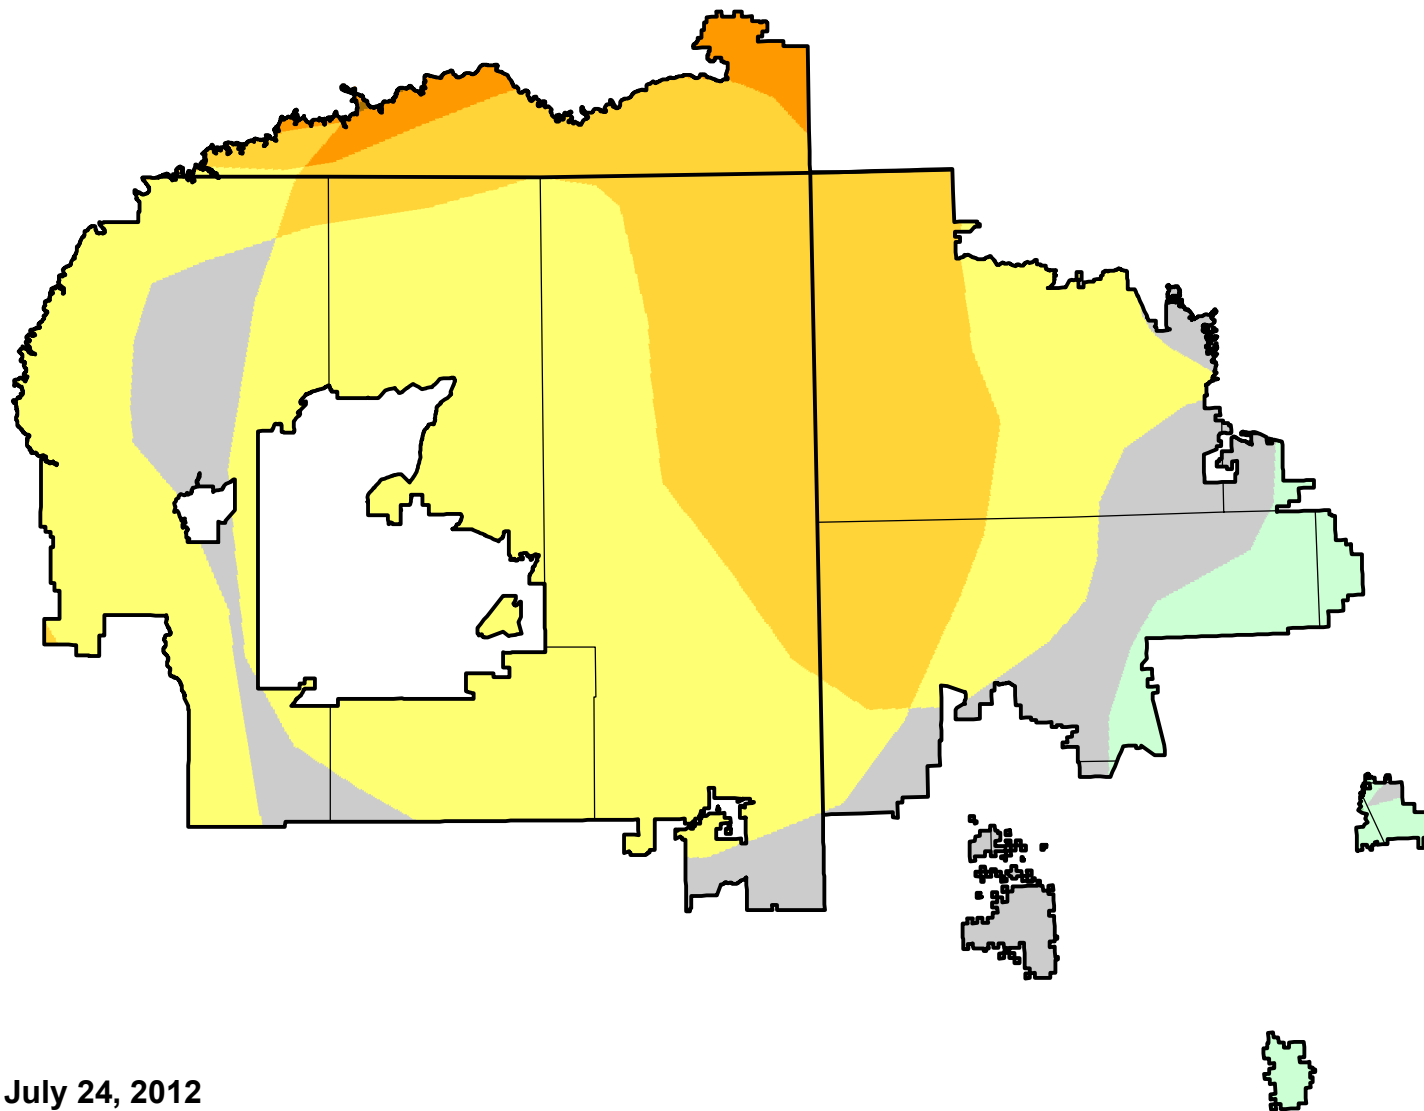

U.S. Drought Monitor Class Change - Navajo

52 Week

July 24, 2012
compared to
July 28, 2011

droughtmonitor.unl.edu

- | | |
|---|---------------------|
|  | 5 Class Degradation |
|  | 4 Class Degradation |
|  | 3 Class Degradation |
|  | 2 Class Degradation |
|  | 1 Class Degradation |
|  | No Change |
|  | 1 Class Improvement |
|  | 2 Class Improvement |
|  | 3 Class Improvement |
|  | 4 Class Improvement |
|  | 5 Class Improvement |