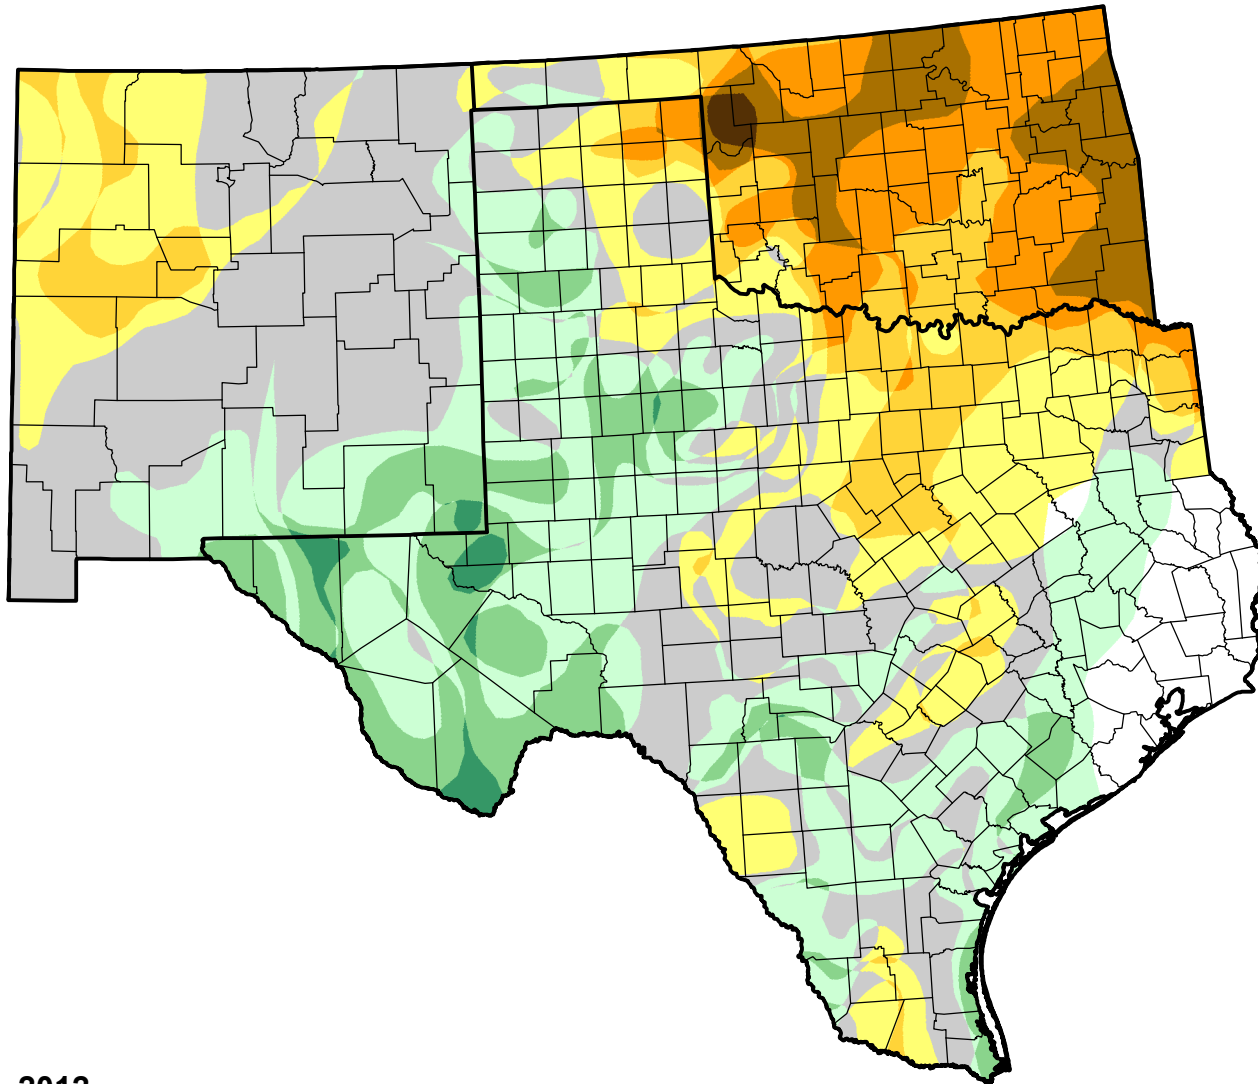

U.S. Drought Monitor Class Change - Southern Plains RDEWS

13 Week

July 24, 2012
compared to
April 26, 2012

droughtmonitor.unl.edu

-  5 Class Degradation
-  4 Class Degradation
-  3 Class Degradation
-  2 Class Degradation
-  1 Class Degradation
-  No Change
-  1 Class Improvement
-  2 Class Improvement
-  3 Class Improvement
-  4 Class Improvement
-  5 Class Improvement