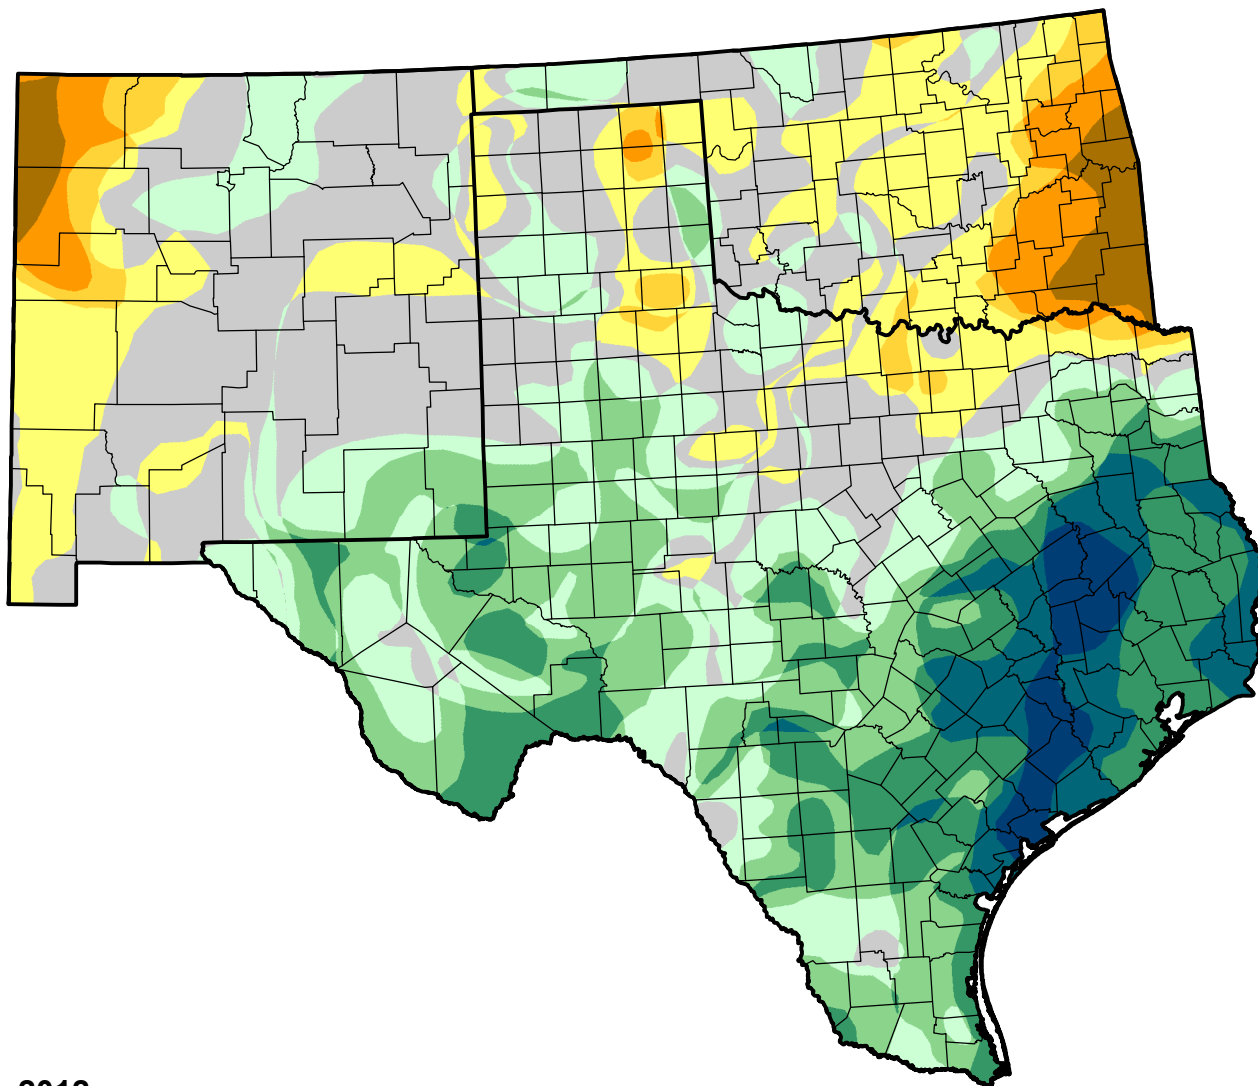

# U.S. Drought Monitor Class Change - Southern Plains RDEWS

26 Week

July 24, 2012  
compared to  
January 26, 2012

[droughtmonitor.unl.edu](http://droughtmonitor.unl.edu)

-  5 Class Degradation
-  4 Class Degradation
-  3 Class Degradation
-  2 Class Degradation
-  1 Class Degradation
-  No Change
-  1 Class Improvement
-  2 Class Improvement
-  3 Class Improvement
-  4 Class Improvement
-  5 Class Improvement