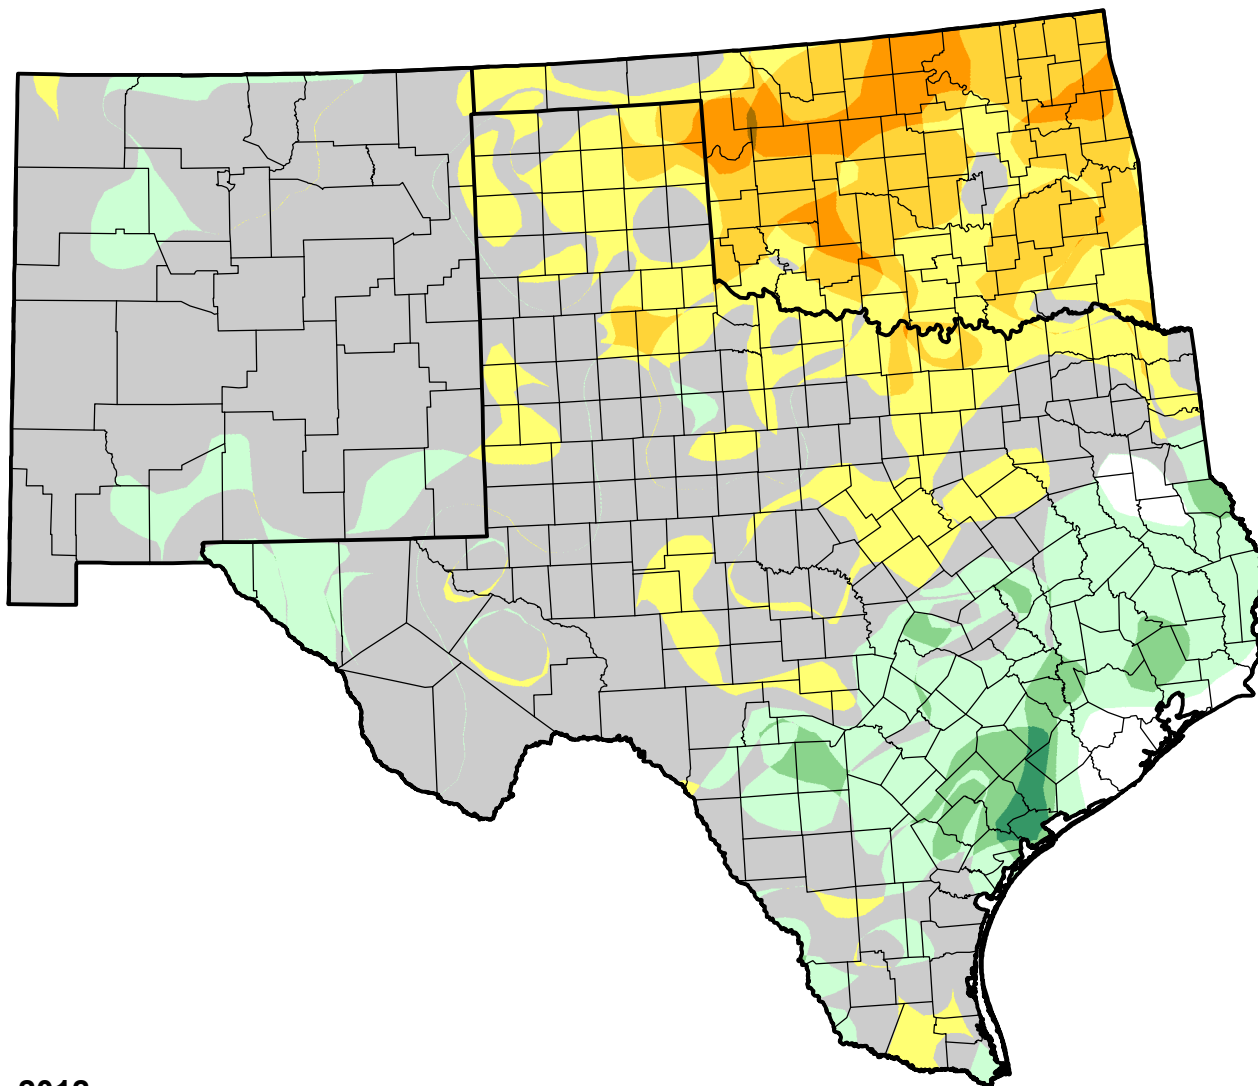

U.S. Drought Monitor Class Change - Southern Plains RDEWS

4 Week

July 24, 2012
compared to
June 28, 2012

droughtmonitor.unl.edu