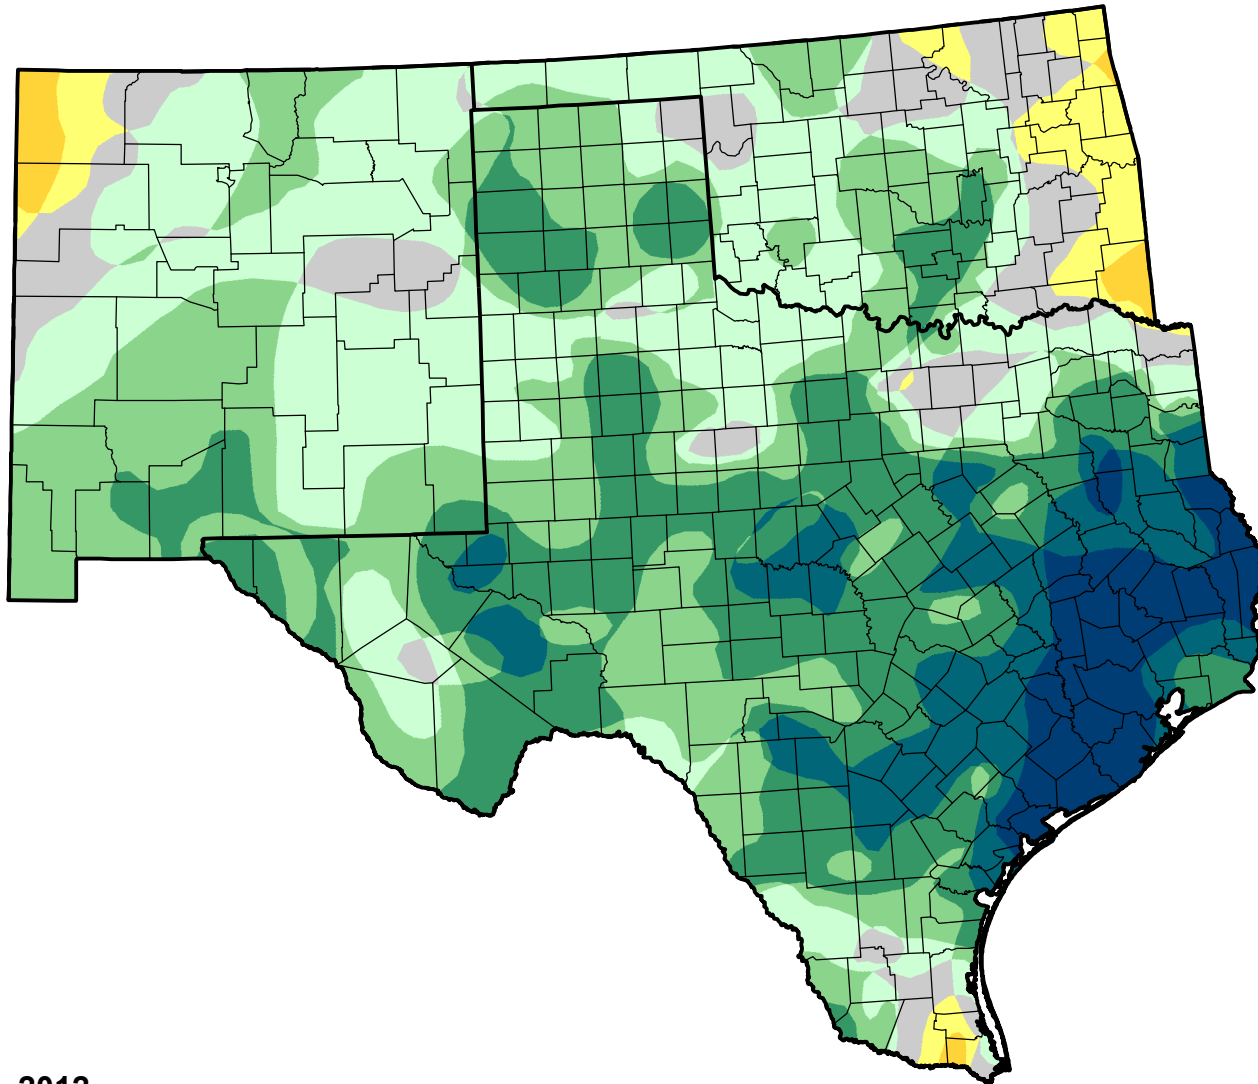

U.S. Drought Monitor Class Change - Southern Plains RDEWS

52 Week

July 24, 2012
compared to
July 28, 2011

droughtmonitor.unl.edu

-  5 Class Degradation
-  4 Class Degradation
-  3 Class Degradation
-  2 Class Degradation
-  1 Class Degradation
-  No Change
-  1 Class Improvement
-  2 Class Improvement
-  3 Class Improvement
-  4 Class Improvement
-  5 Class Improvement