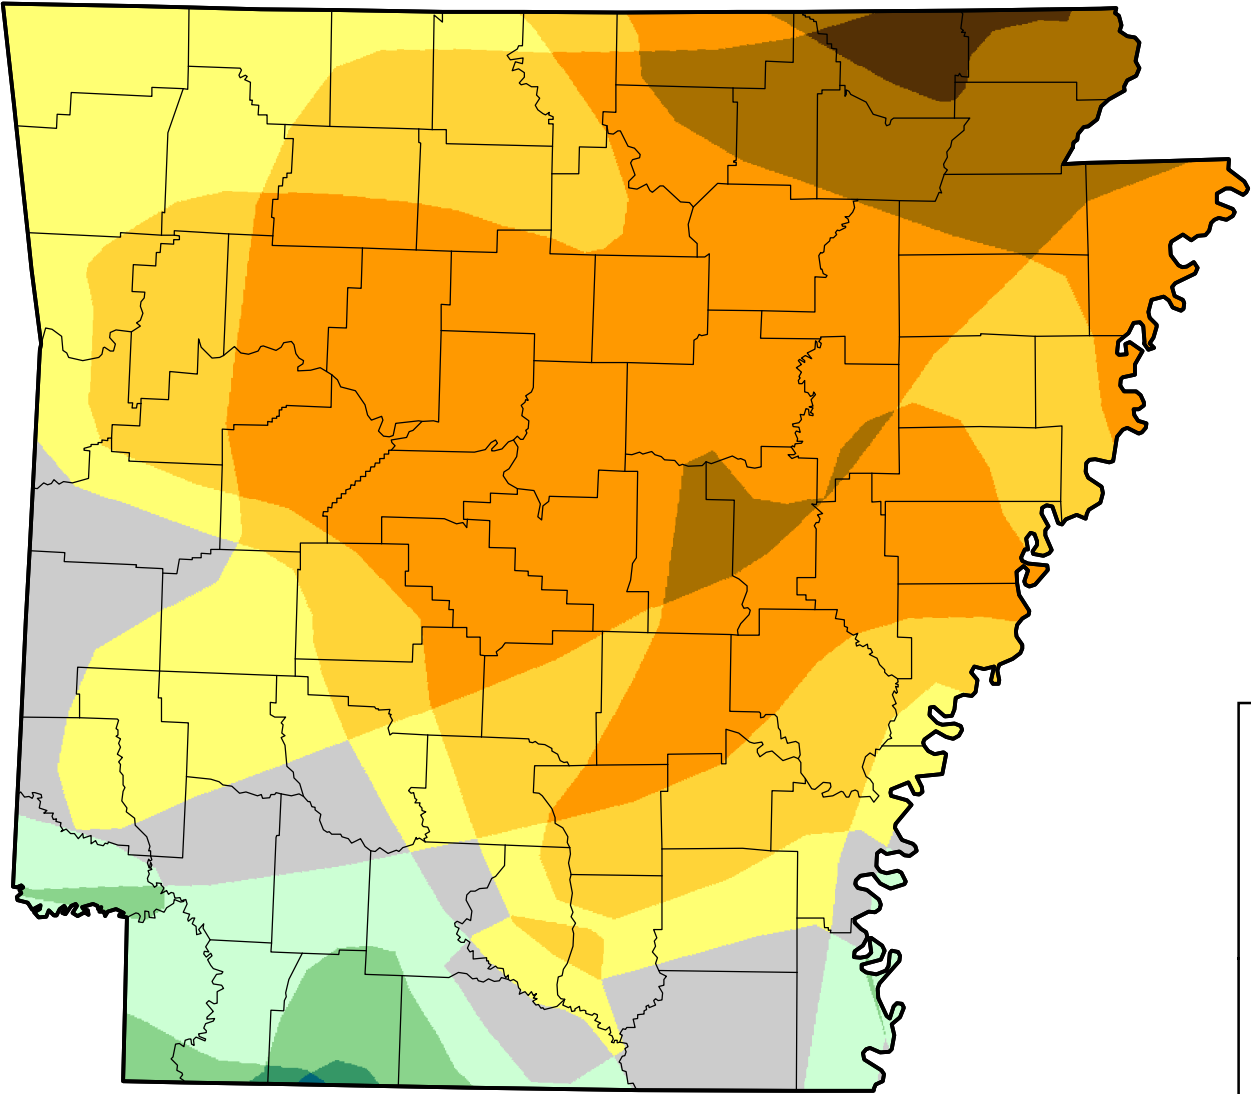

U.S. Drought Monitor Class Change - Arkansas

Start of Water Year

July 31, 2012
compared to
September 29, 2011

droughtmonitor.unl.edu

-  5 Class Degradation
-  4 Class Degradation
-  3 Class Degradation
-  2 Class Degradation
-  1 Class Degradation
-  No Change
-  1 Class Improvement
-  2 Class Improvement
-  3 Class Improvement
-  4 Class Improvement
-  5 Class Improvement