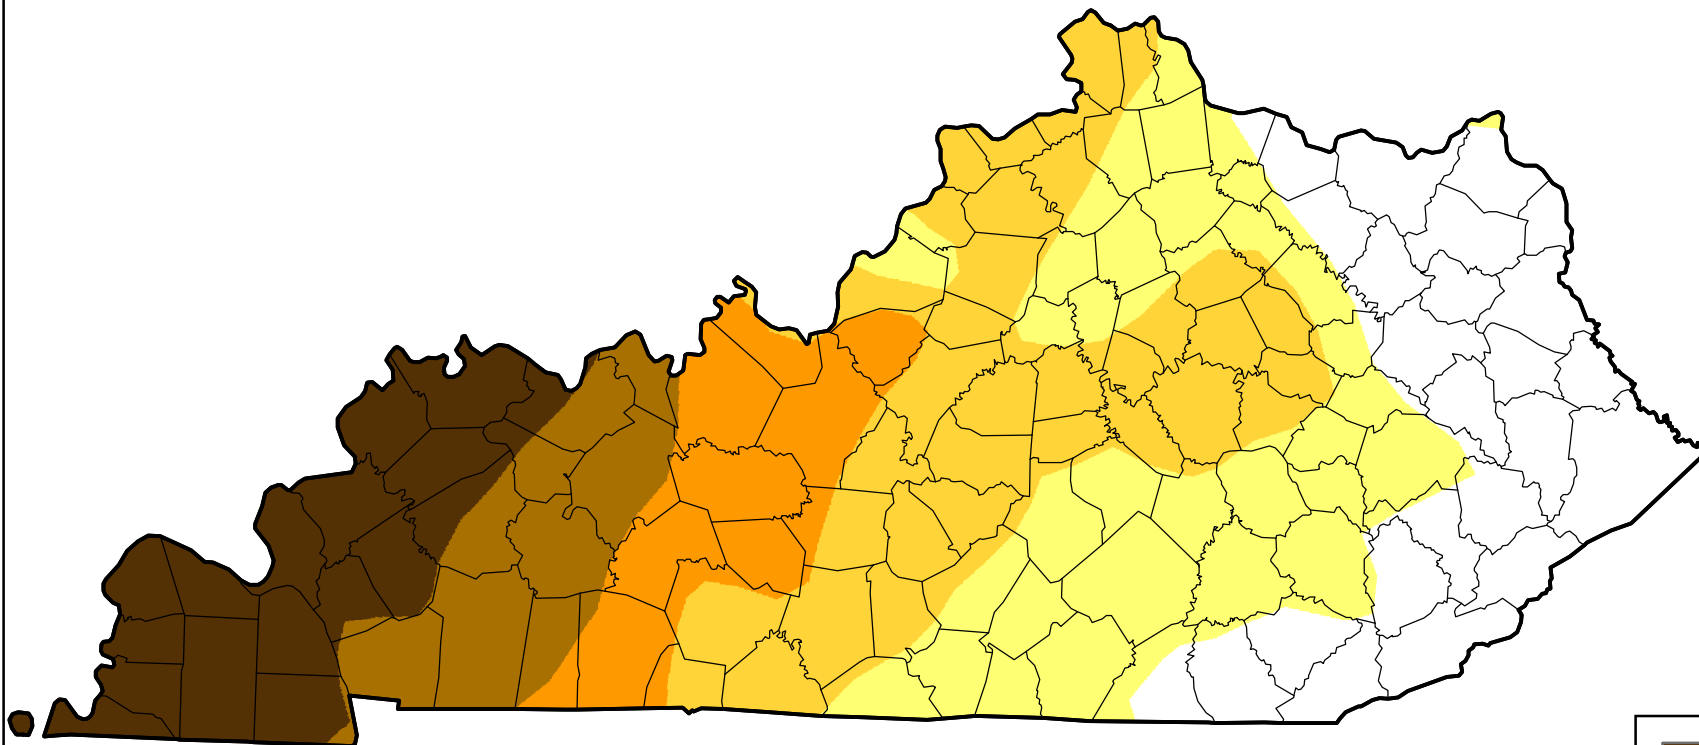

U.S. Drought Monitor Class Change - Kentucky

Start of Calendar Year

July 31, 2012
compared to
January 5, 2012

droughtmonitor.unl.edu

- 5 Class Degradation
- 4 Class Degradation
- 3 Class Degradation
- 2 Class Degradation
- 1 Class Degradation
- No Change
- 1 Class Improvement
- 2 Class Improvement
- 3 Class Improvement
- 4 Class Improvement
- 5 Class Improvement