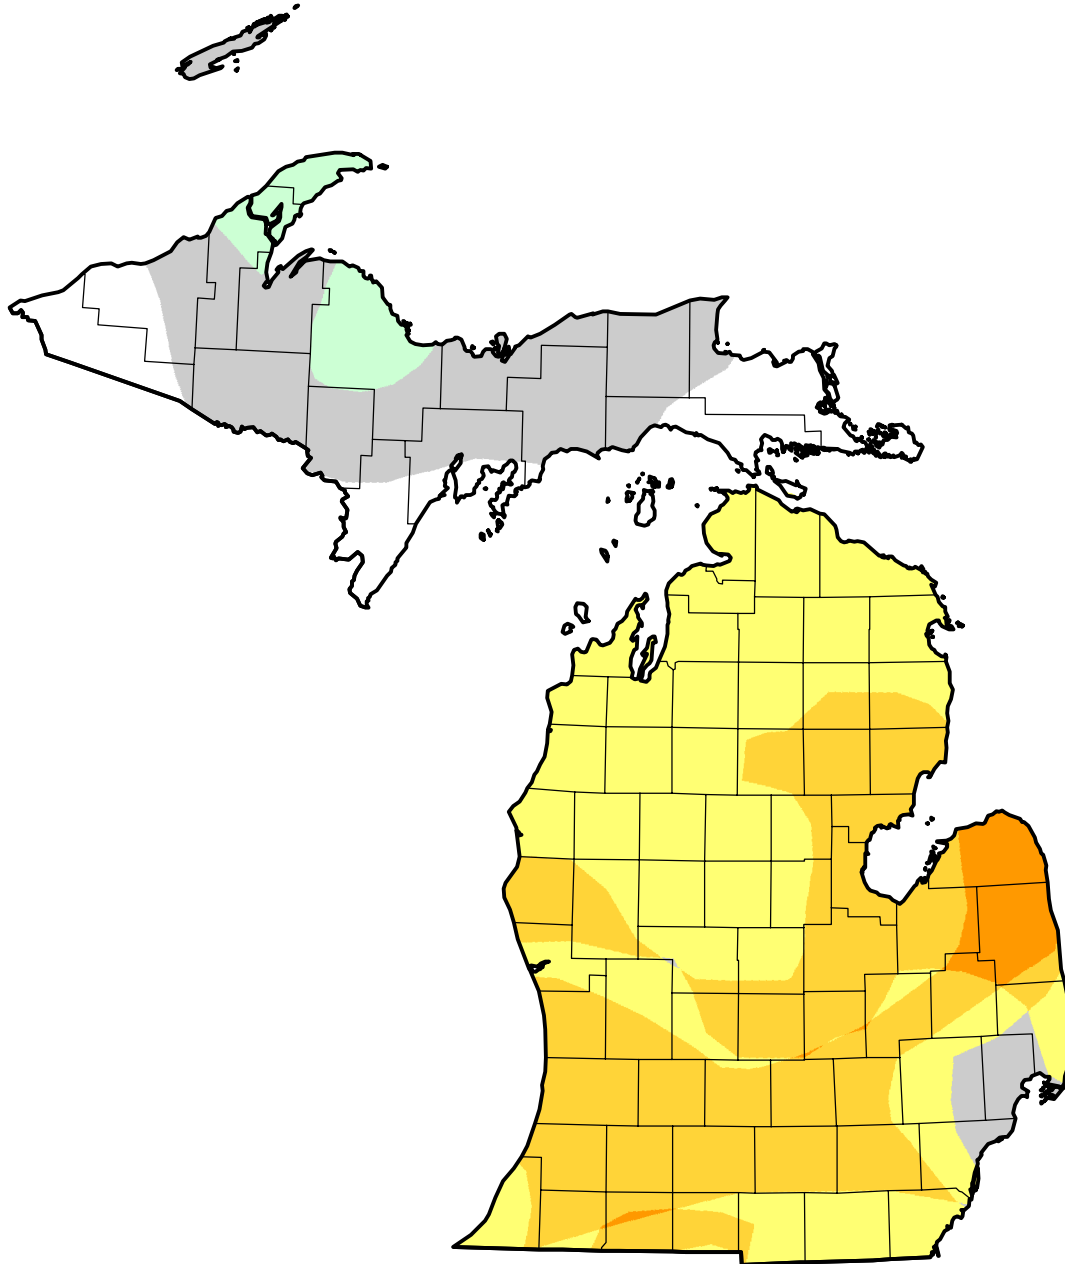

# U.S. Drought Monitor Class Change - Michigan

## 4 Week

-  5 Class Degradation
-  4 Class Degradation
-  3 Class Degradation
-  2 Class Degradation
-  1 Class Degradation
-  No Change
-  1 Class Improvement
-  2 Class Improvement
-  3 Class Improvement
-  4 Class Improvement
-  5 Class Improvement