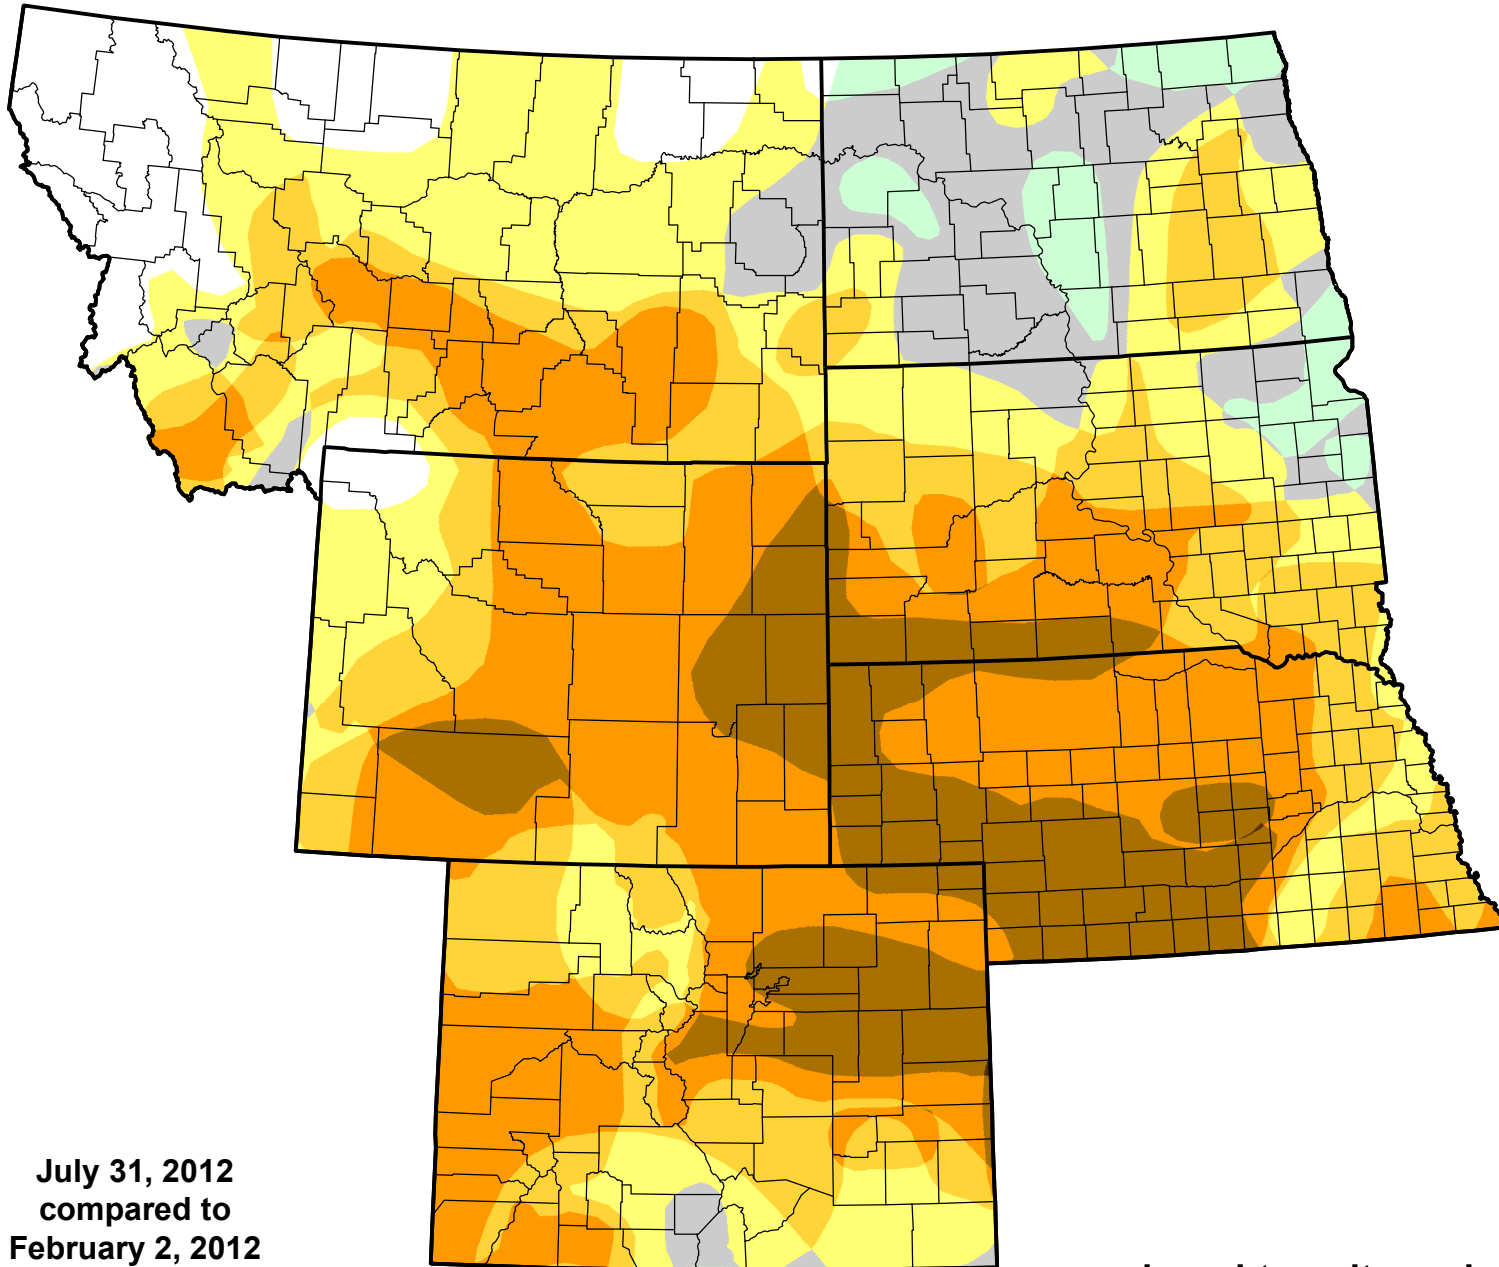

U.S. Drought Monitor Class Change - USDA Northern Plains Climate Hub 26 Week

July 31, 2012
compared to
February 2, 2012

droughtmonitor.unl.edu

- 5 Class Degradation
- 4 Class Degradation
- 3 Class Degradation
- 2 Class Degradation
- 1 Class Degradation
- No Change
- 1 Class Improvement
- 2 Class Improvement
- 3 Class Improvement
- 4 Class Improvement
- 5 Class Improvement