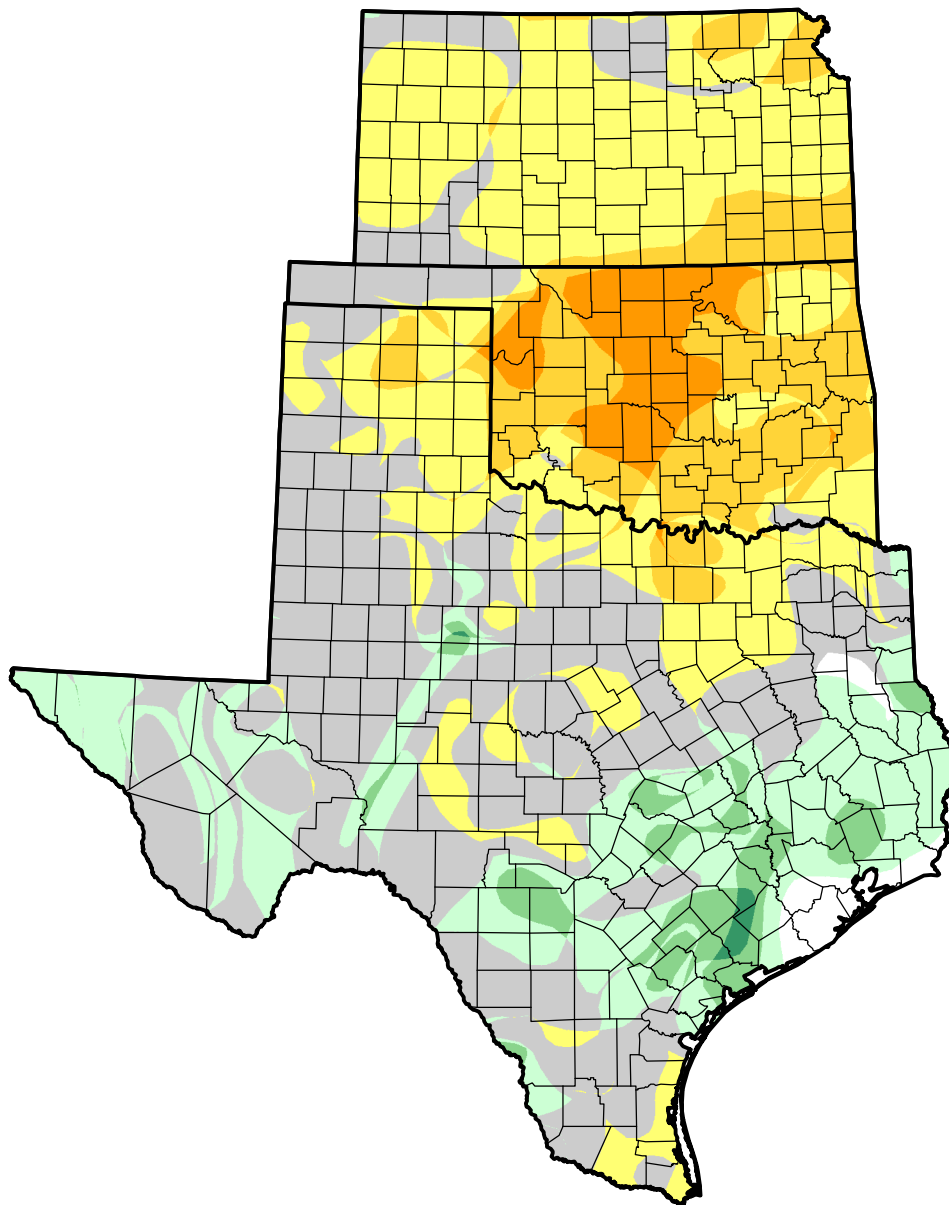

U.S. Drought Monitor Class Change - USDA Southern Plains Climate Hub 4 Week

July 31, 2012
compared to
July 5, 2012

droughtmonitor.unl.edu

- 5 Class Degradation
- 4 Class Degradation
- 3 Class Degradation
- 2 Class Degradation
- 1 Class Degradation
- No Change
- 1 Class Improvement
- 2 Class Improvement
- 3 Class Improvement
- 4 Class Improvement
- 5 Class Improvement