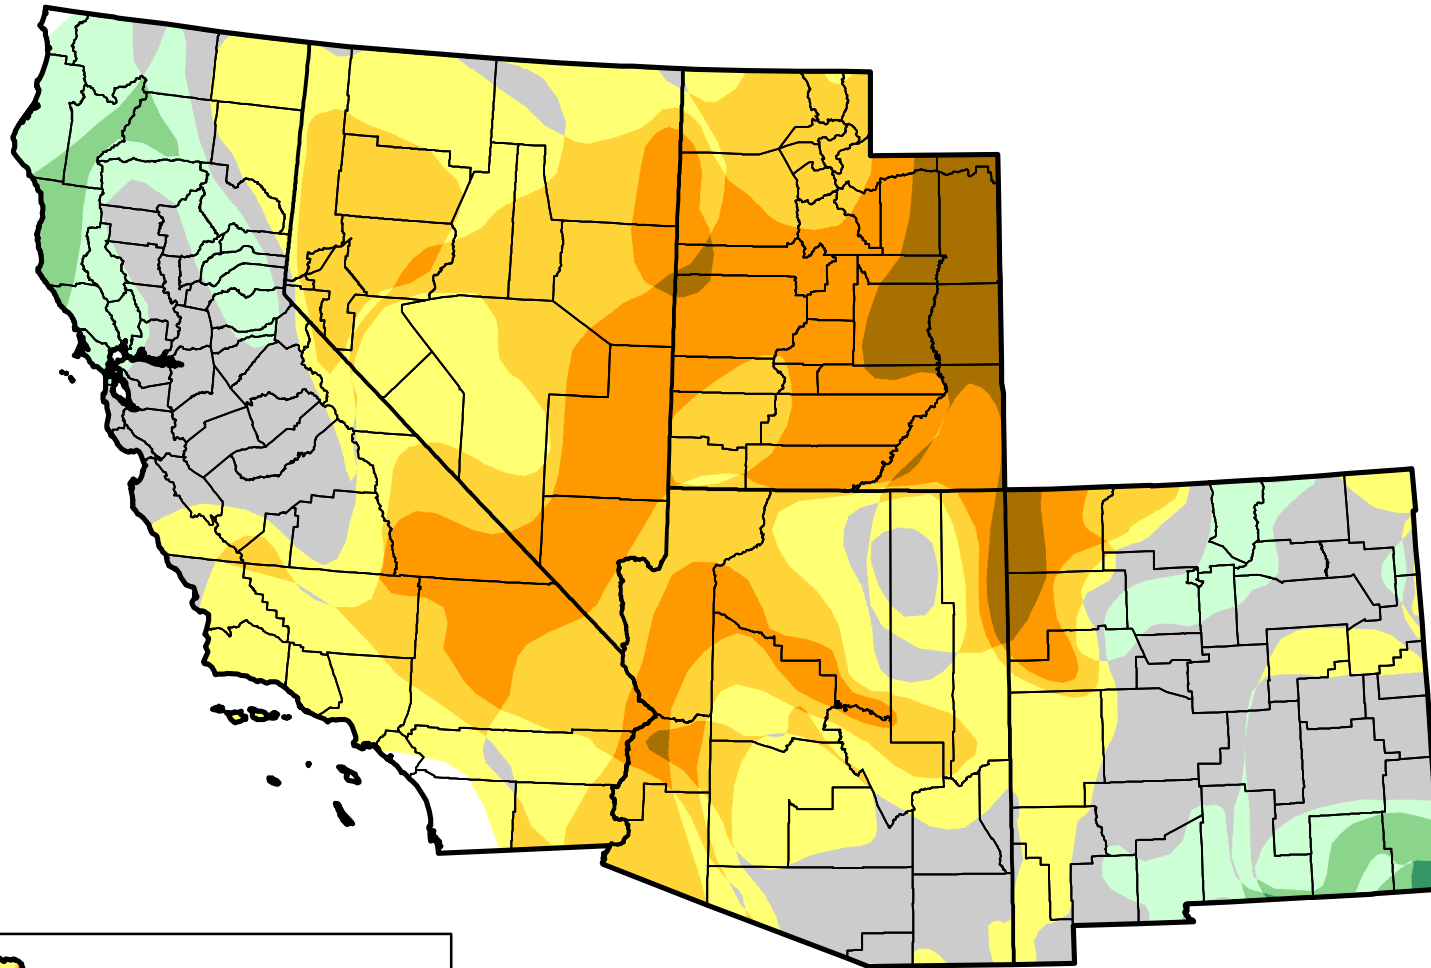

U.S. Drought Monitor Class Change - USDA Southwest Climate Hub

Start of Calendar Year

July 31, 2012
compared to
January 3, 2012

-  5 Class Degradation
-  4 Class Degradation
-  3 Class Degradation
-  2 Class Degradation
-  1 Class Degradation
-  No Change
-  1 Class Improvement
-  2 Class Improvement
-  3 Class Improvement
-  4 Class Improvement
-  5 Class Improvement