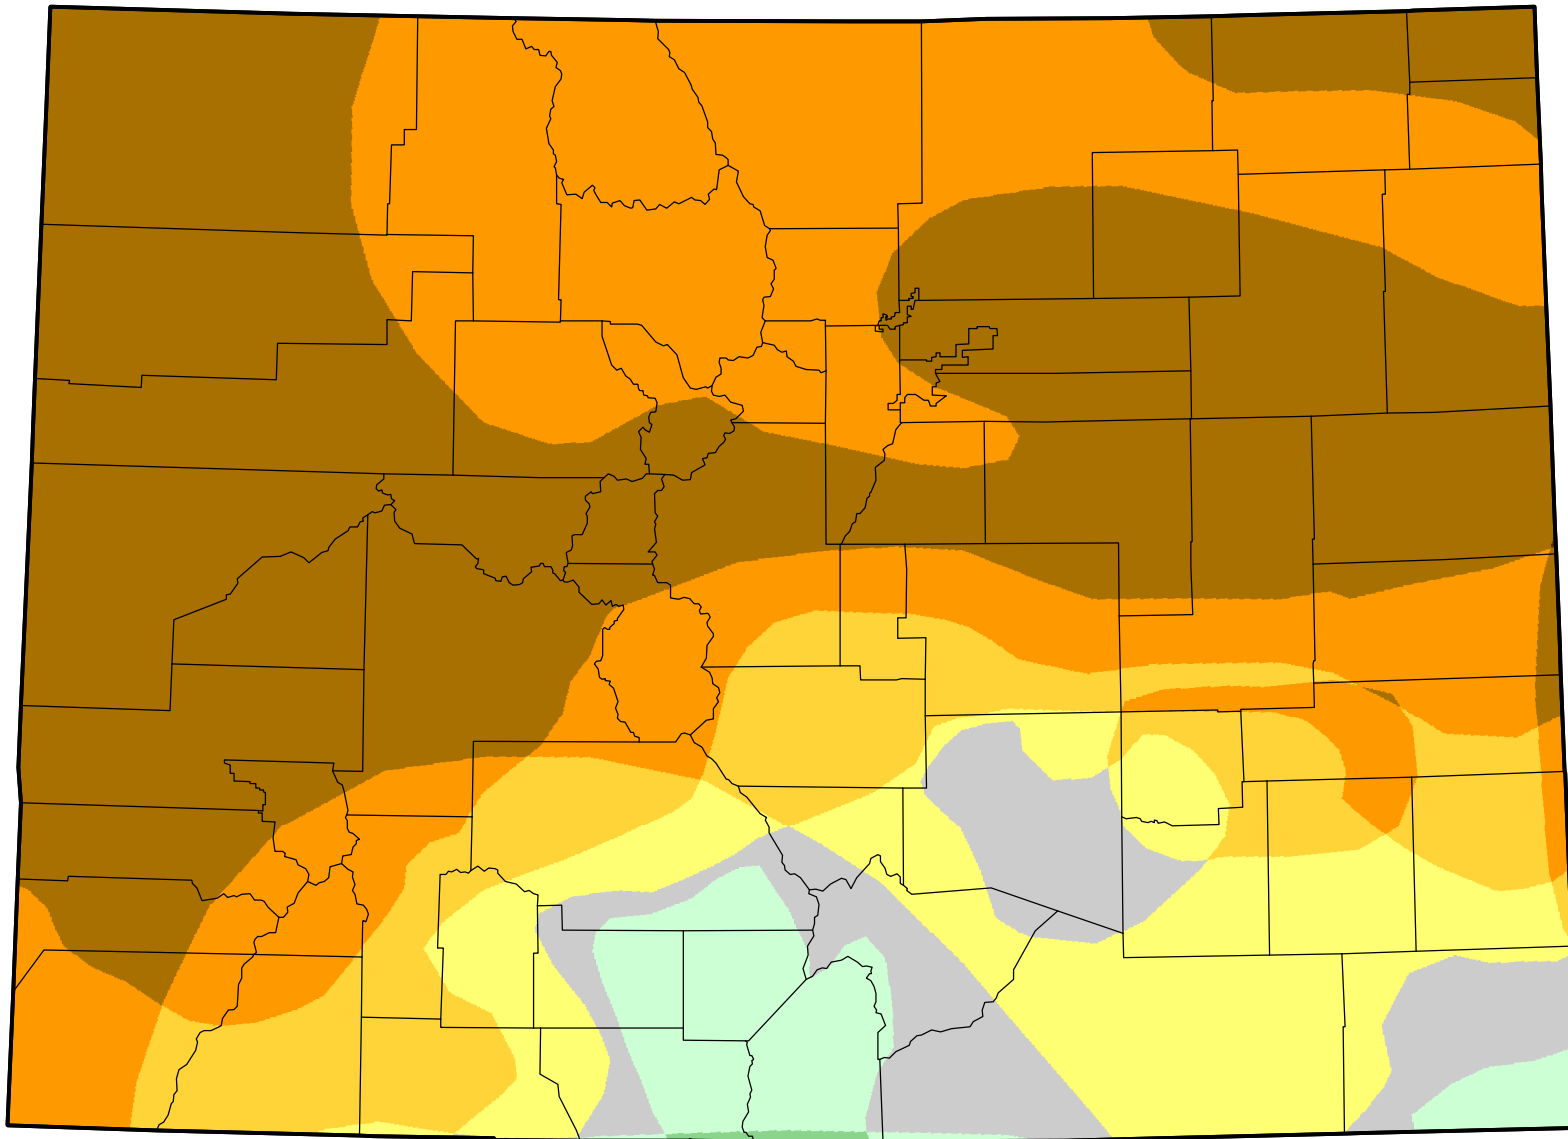

U.S. Drought Monitor Class Change - Colorado

Start of Water Year

July 31, 2012
compared to
September 29, 2011

droughtmonitor.unl.edu

-  5 Class Degradation
-  4 Class Degradation
-  3 Class Degradation
-  2 Class Degradation
-  1 Class Degradation
-  No Change
-  1 Class Improvement
-  2 Class Improvement
-  3 Class Improvement
-  4 Class Improvement
-  5 Class Improvement