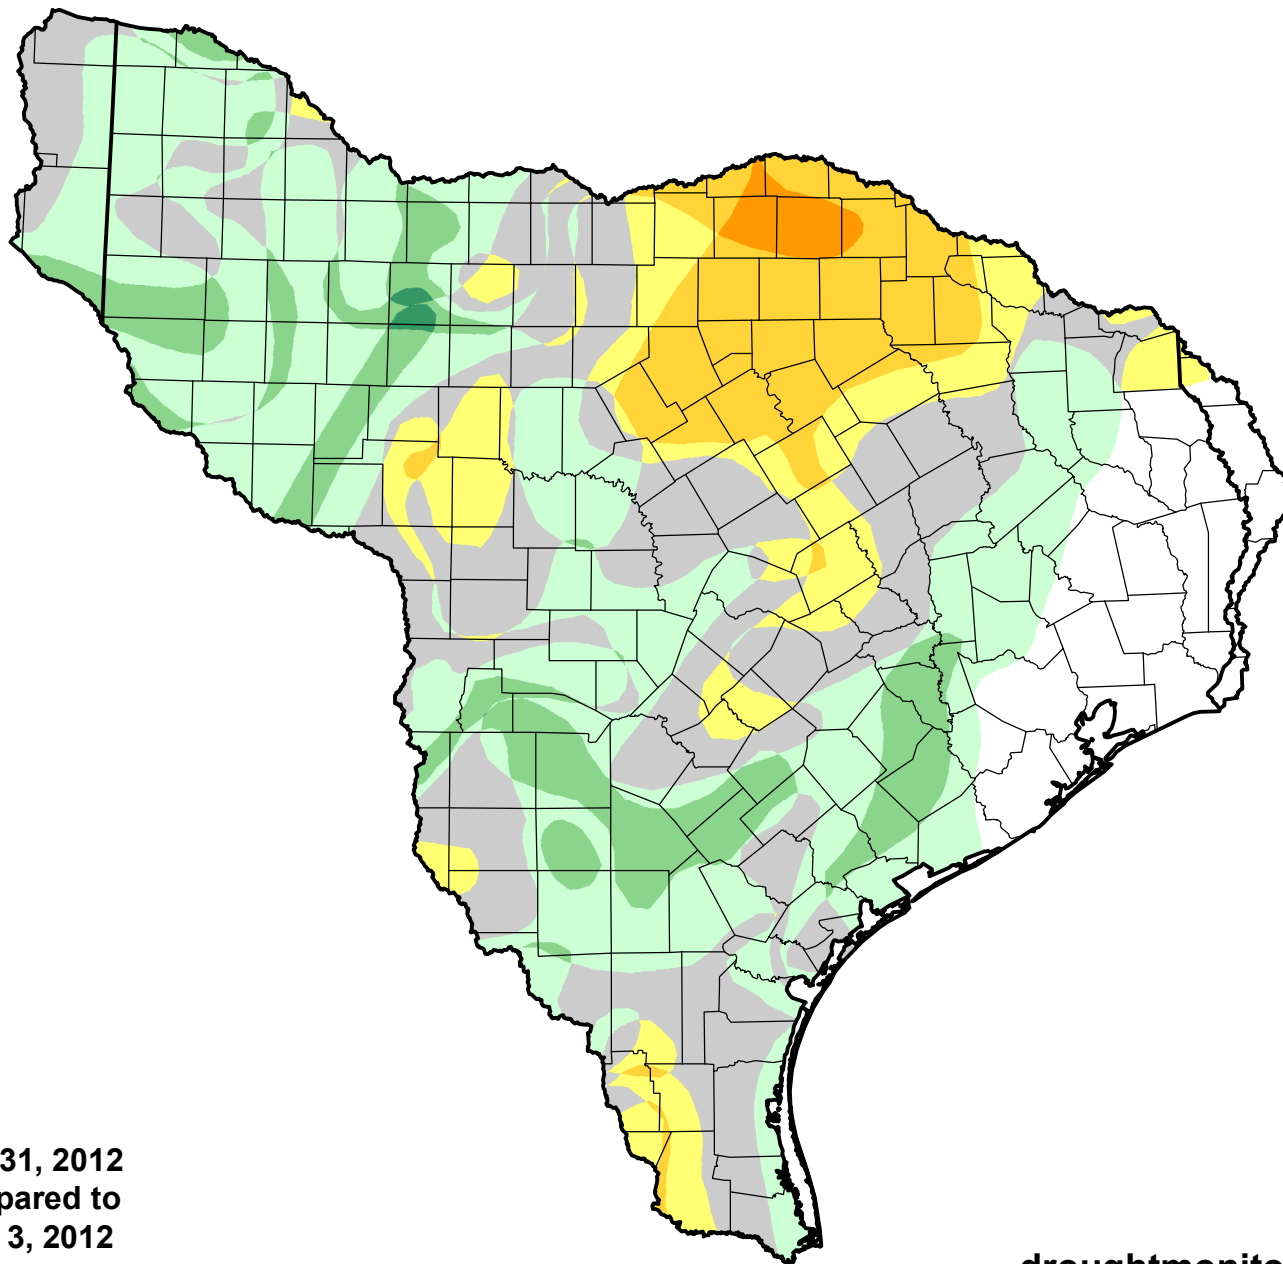

U.S. Drought Monitor Class Change - Texas-Gulf Watershed

13 Week

July 31, 2012
compared to
May 3, 2012

droughtmonitor.unl.edu

- | | |
|---|---------------------|
|  | 5 Class Degradation |
|  | 4 Class Degradation |
|  | 3 Class Degradation |
|  | 2 Class Degradation |
|  | 1 Class Degradation |
|  | No Change |
|  | 1 Class Improvement |
|  | 2 Class Improvement |
|  | 3 Class Improvement |
|  | 4 Class Improvement |
|  | 5 Class Improvement |