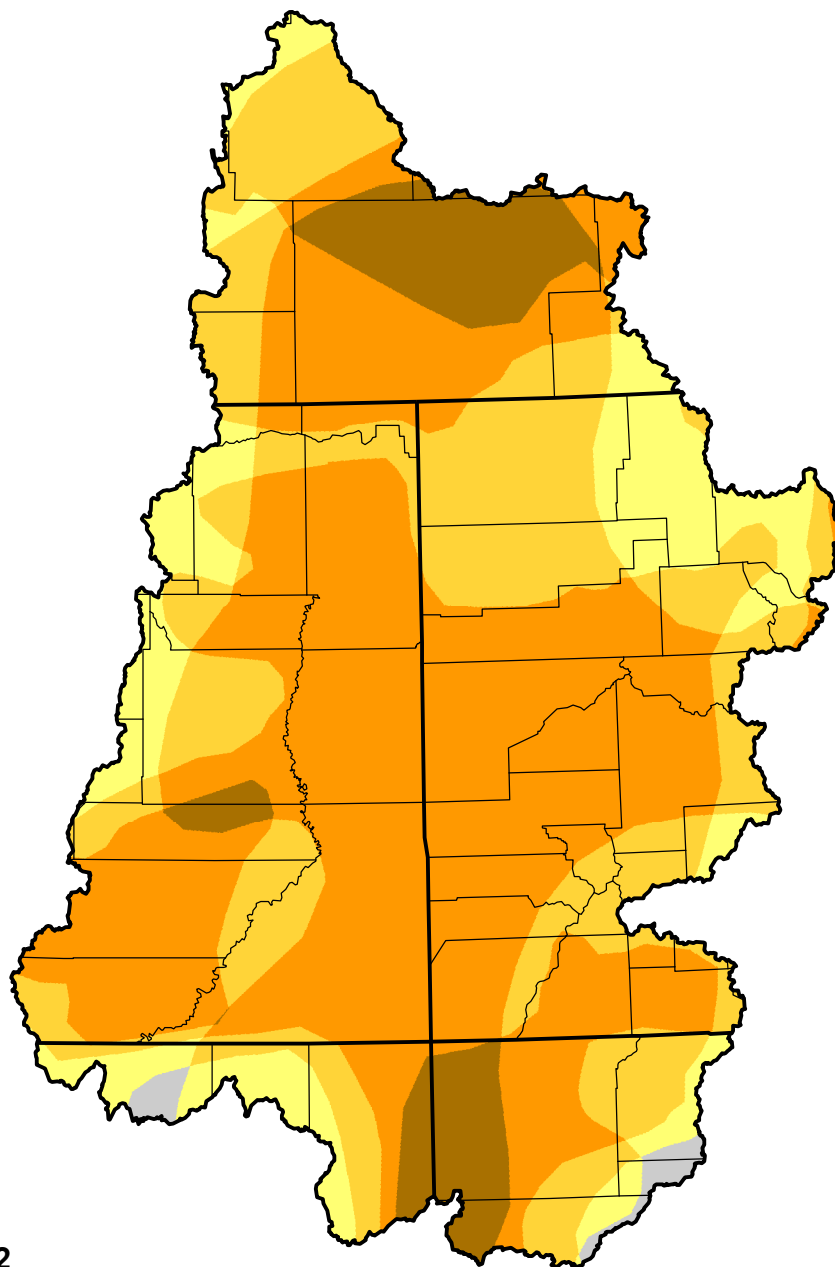

U.S. Drought Monitor Class Change - Upper Colorado Watershed

26 Week

July 31, 2012
compared to
February 2, 2012

droughtmonitor.unl.edu