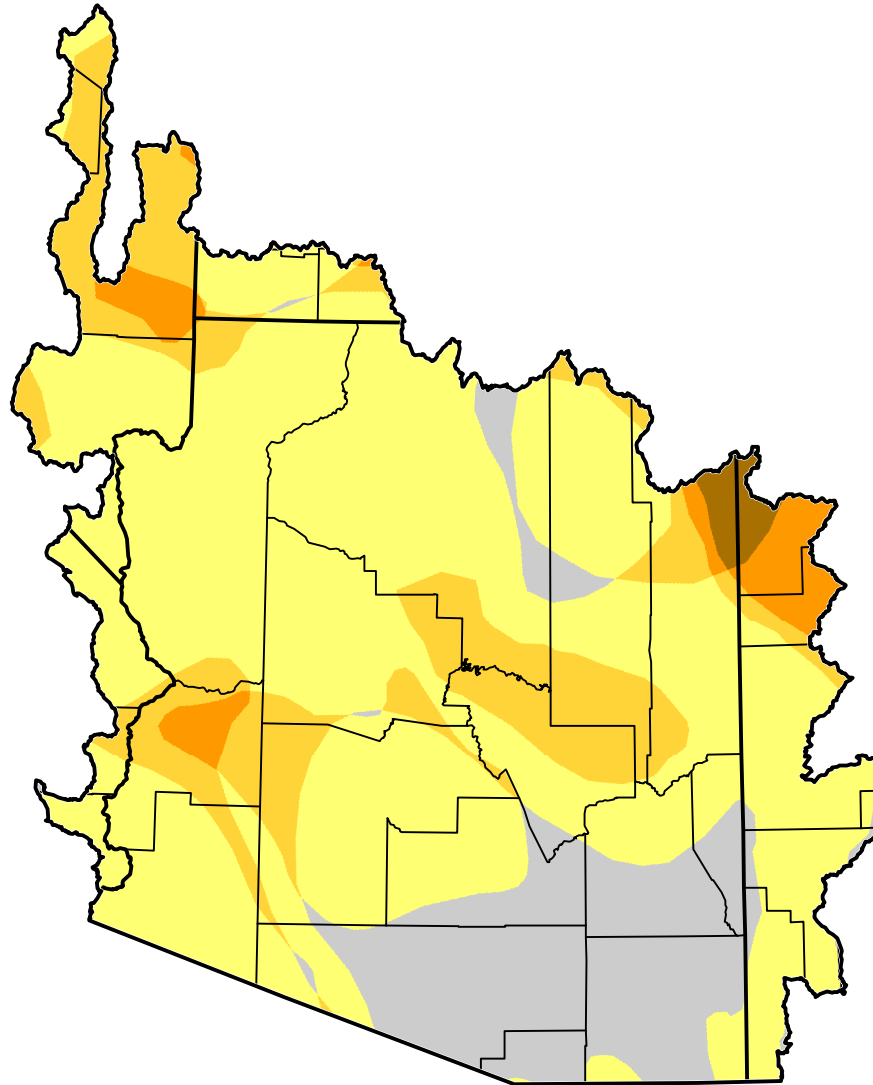

U.S. Drought Monitor Class Change - Lower Colorado Watershed 6 Months

July 31, 2012
compared to
February 14, 2012

- 5 Class Degradation
- 4 Class Degradation
- 3 Class Degradation
- 2 Class Degradation
- 1 Class Degradation
- No Change
- 1 Class Improvement
- 2 Class Improvement
- 3 Class Improvement
- 4 Class Improvement
- 5 Class Improvement