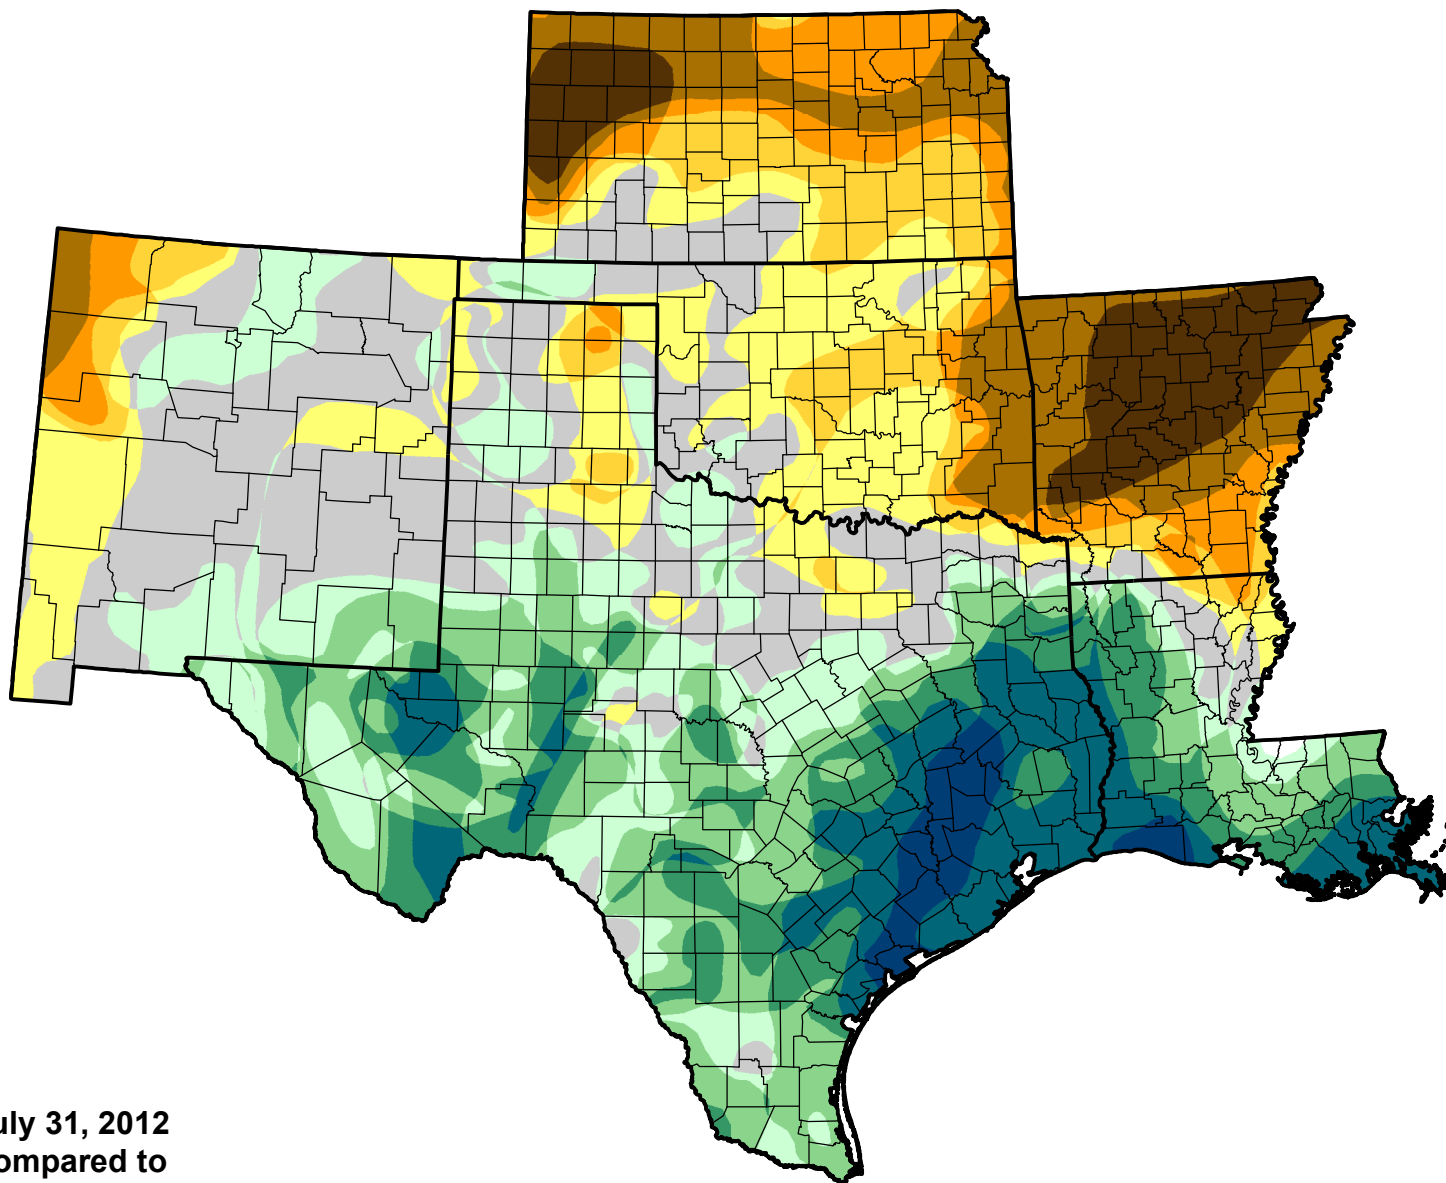

# U.S. Drought Monitor Class Change - SCIPP

Start of Calendar Year

-  5 Class Degradation
-  4 Class Degradation
-  3 Class Degradation
-  2 Class Degradation
-  1 Class Degradation
-  No Change
-  1 Class Improvement
-  2 Class Improvement
-  3 Class Improvement
-  4 Class Improvement
-  5 Class Improvement

July 31, 2012  
compared to  
January 5, 2012

[droughtmonitor.unl.edu](http://droughtmonitor.unl.edu)