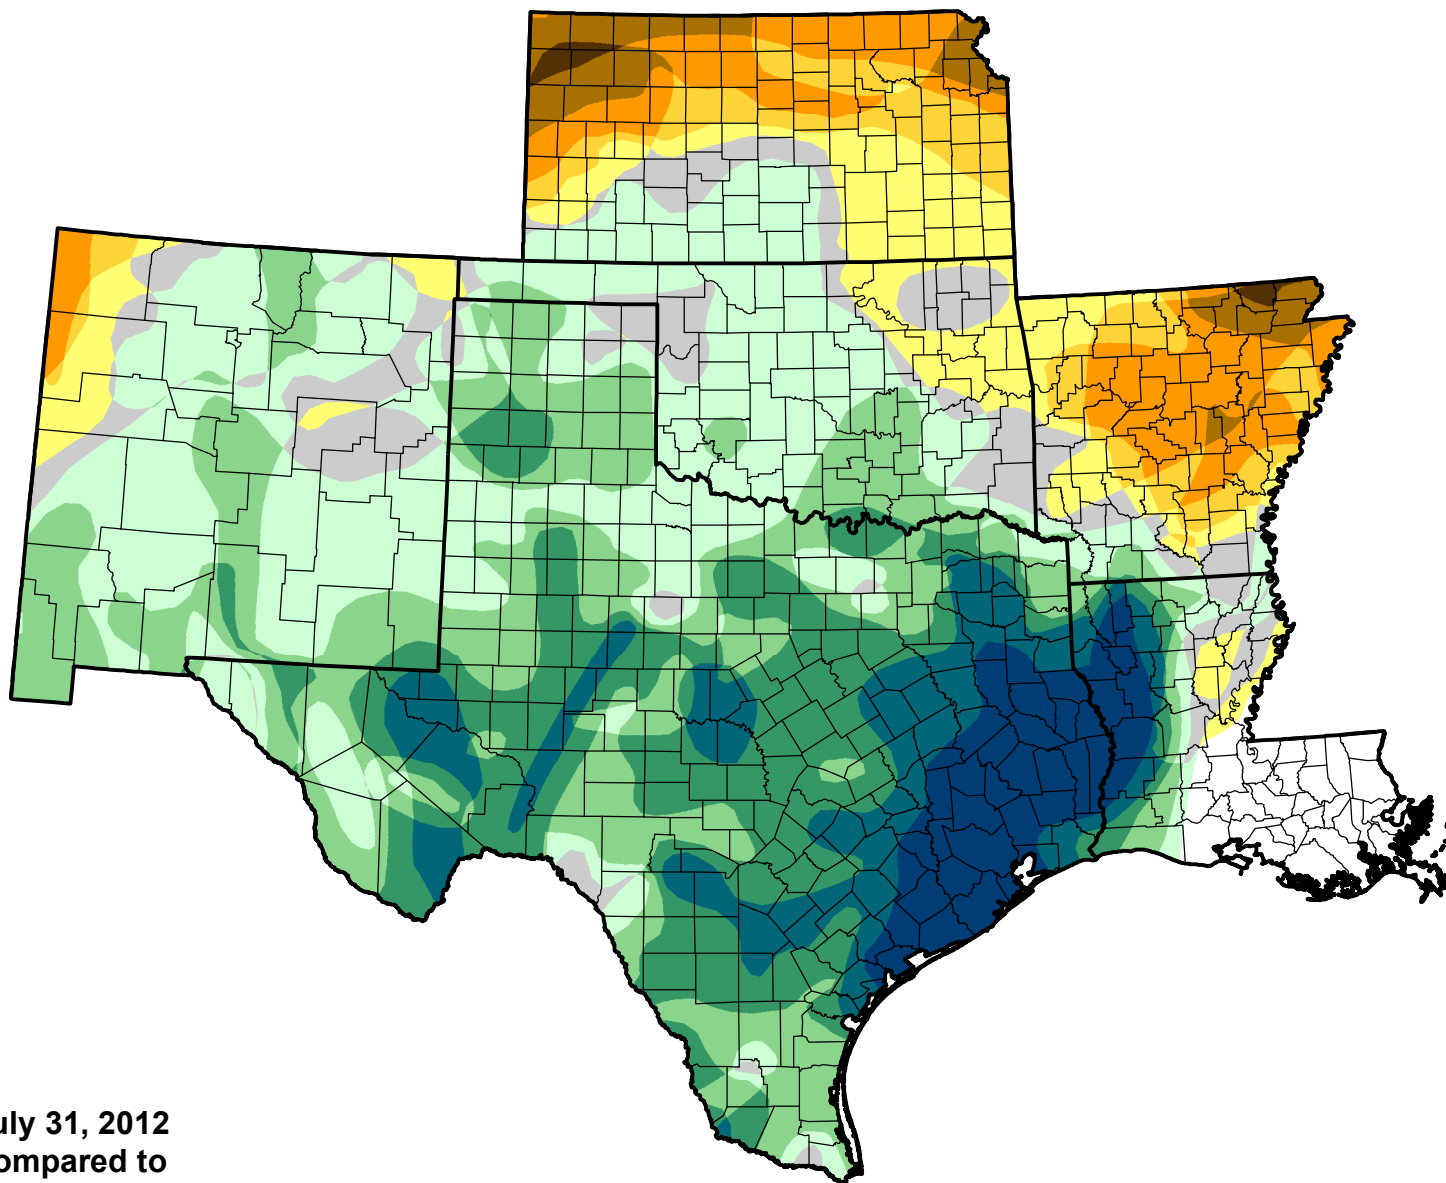

U.S. Drought Monitor Class Change - SCIPP

Start of Water Year

July 31, 2012
compared to
September 29, 2011

droughtmonitor.unl.edu

- 5 Class Degradation
- 4 Class Degradation
- 3 Class Degradation
- 2 Class Degradation
- 1 Class Degradation
- No Change
- 1 Class Improvement
- 2 Class Improvement
- 3 Class Improvement
- 4 Class Improvement
- 5 Class Improvement