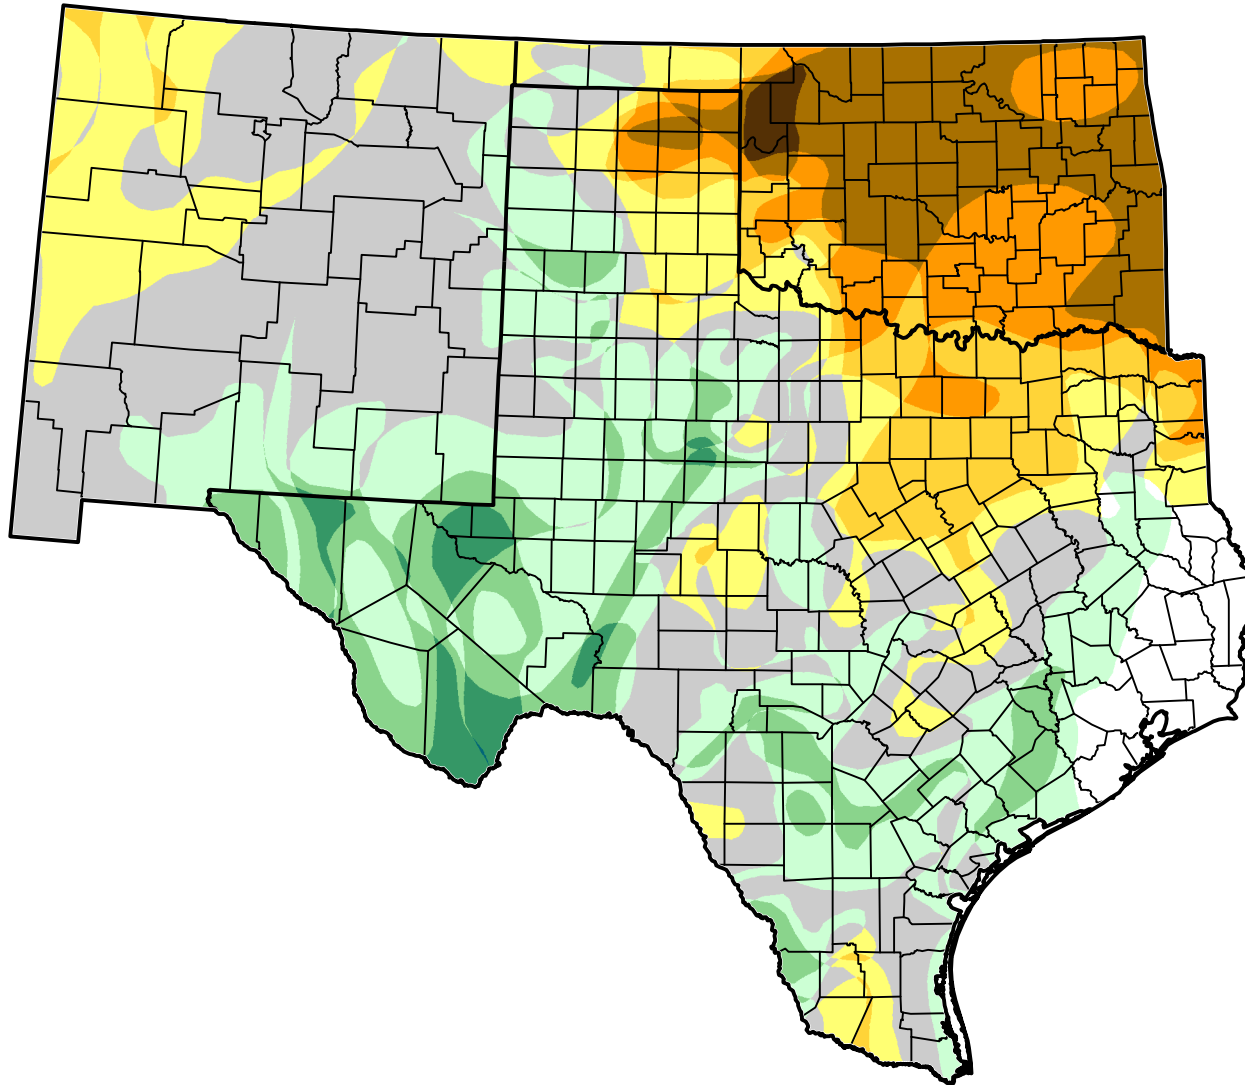

# U.S. Drought Monitor Class Change - Southern Plains Area 3 Months

July 31, 2012  
compared to  
May 8, 2012