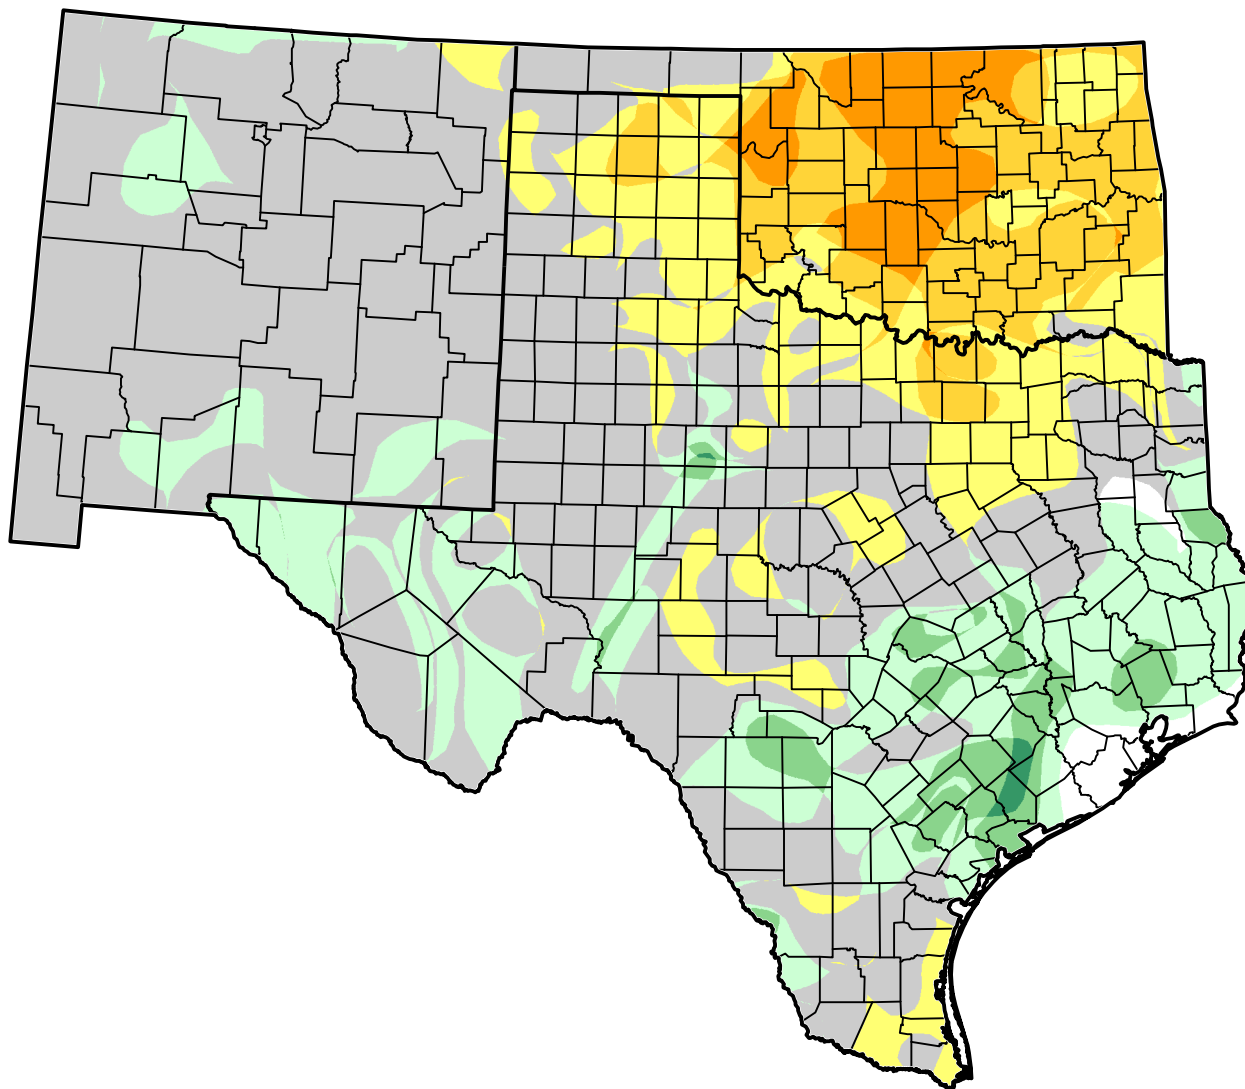

# U.S. Drought Monitor Class Change - Southern Plains Area

## 1 Month

July 31, 2012  
compared to  
July 3, 2012

- 5 Class Degradation
- 4 Class Degradation
- 3 Class Degradation
- 2 Class Degradation
- 1 Class Degradation
- No Change
- 1 Class Improvement
- 2 Class Improvement
- 3 Class Improvement
- 4 Class Improvement
- 5 Class Improvement