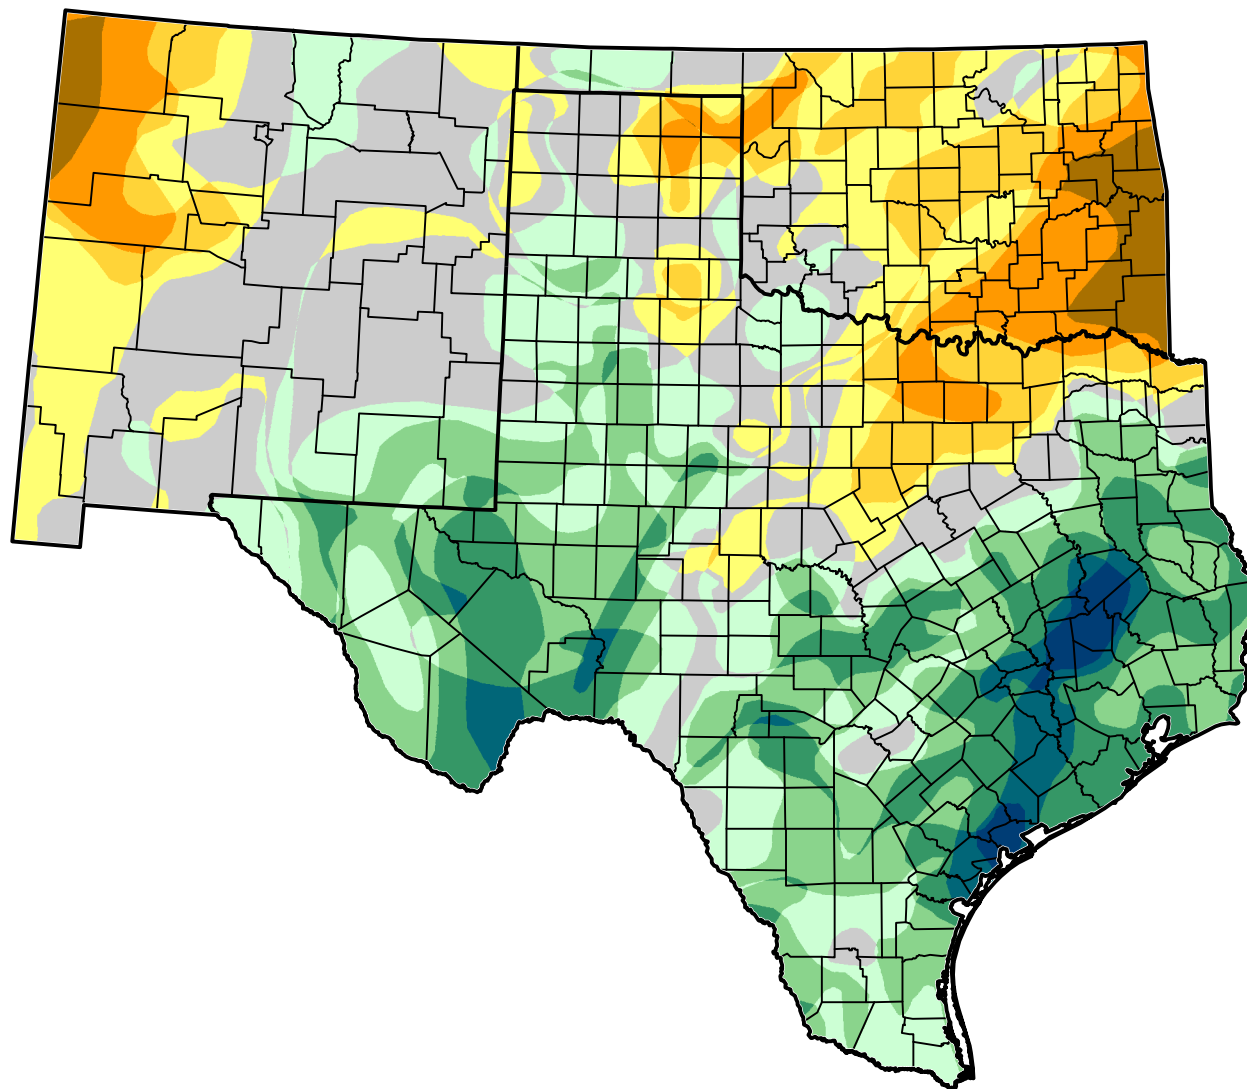

U.S. Drought Monitor Class Change - Southern Plains Area 6 Months

July 31, 2012
compared to
February 14, 2012

-  5 Class Degradation
-  4 Class Degradation
-  3 Class Degradation
-  2 Class Degradation
-  1 Class Degradation
-  No Change
-  1 Class Improvement
-  2 Class Improvement
-  3 Class Improvement
-  4 Class Improvement
-  5 Class Improvement