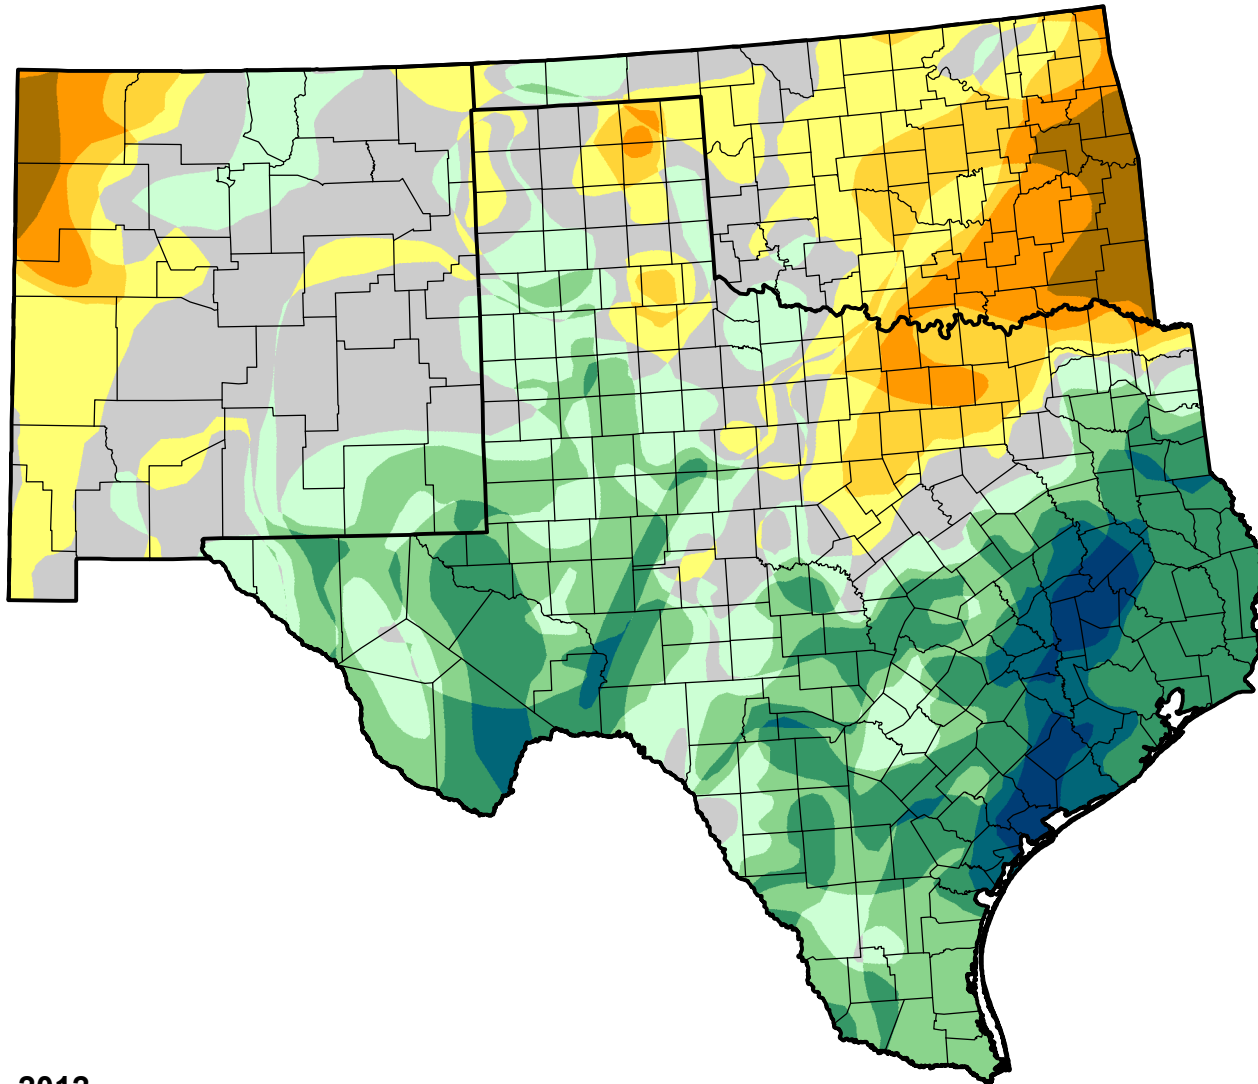

U.S. Drought Monitor Class Change - Southern Plains RDEWS

26 Week

July 31, 2012
compared to
February 2, 2012

droughtmonitor.unl.edu

-  5 Class Degradation
-  4 Class Degradation
-  3 Class Degradation
-  2 Class Degradation
-  1 Class Degradation
-  No Change
-  1 Class Improvement
-  2 Class Improvement
-  3 Class Improvement
-  4 Class Improvement
-  5 Class Improvement