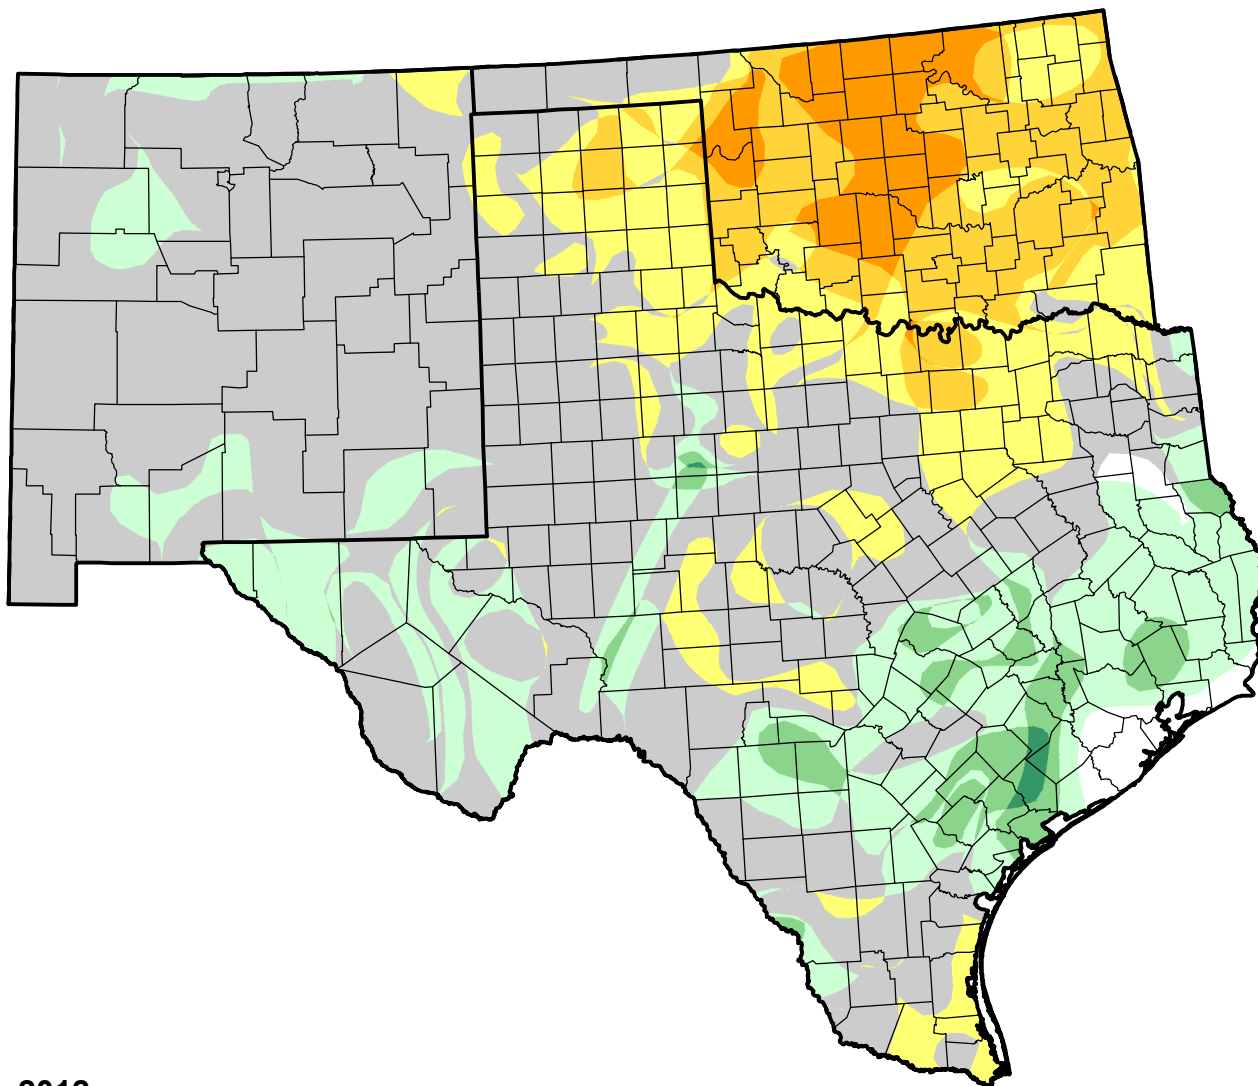

# U.S. Drought Monitor Class Change - Southern Plains RDEWS

## 4 Week

July 31, 2012  
compared to  
July 5, 2012

[droughtmonitor.unl.edu](http://droughtmonitor.unl.edu)

-  5 Class Degradation
-  4 Class Degradation
-  3 Class Degradation
-  2 Class Degradation
-  1 Class Degradation
-  No Change
-  1 Class Improvement
-  2 Class Improvement
-  3 Class Improvement
-  4 Class Improvement
-  5 Class Improvement