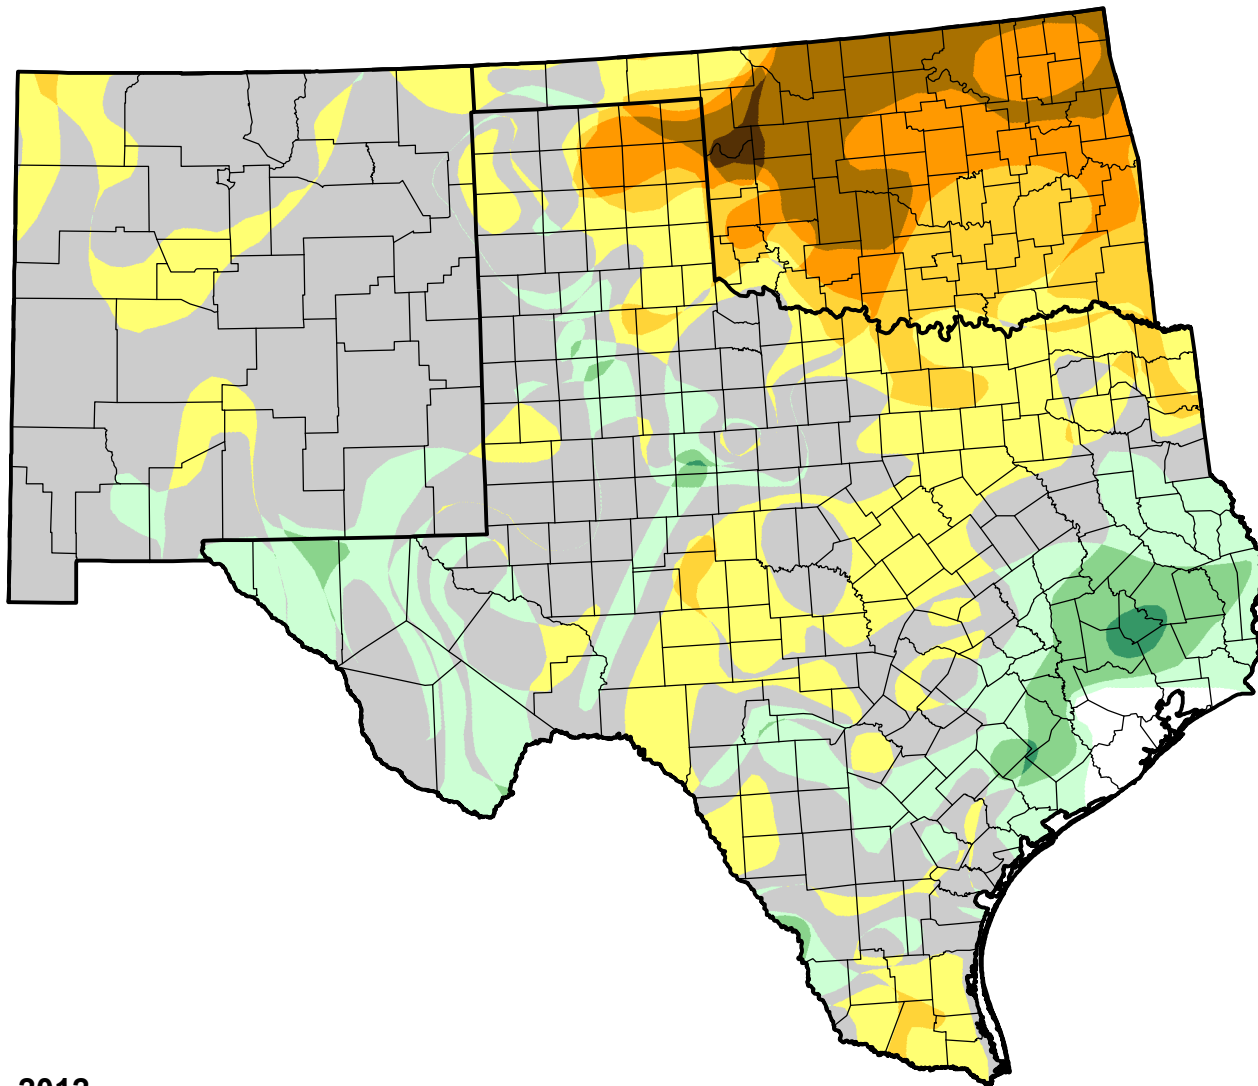

# U.S. Drought Monitor Class Change - Southern Plains RDEWS

8 Week

July 31, 2012  
compared to  
June 7, 2012

[droughtmonitor.unl.edu](http://droughtmonitor.unl.edu)

- |   |                     |
|---|---------------------|
|  | 5 Class Degradation |
|  | 4 Class Degradation |
|  | 3 Class Degradation |
|  | 2 Class Degradation |
|  | 1 Class Degradation |
|  | No Change           |
|  | 1 Class Improvement |
|  | 2 Class Improvement |
|  | 3 Class Improvement |
|  | 4 Class Improvement |
|  | 5 Class Improvement |