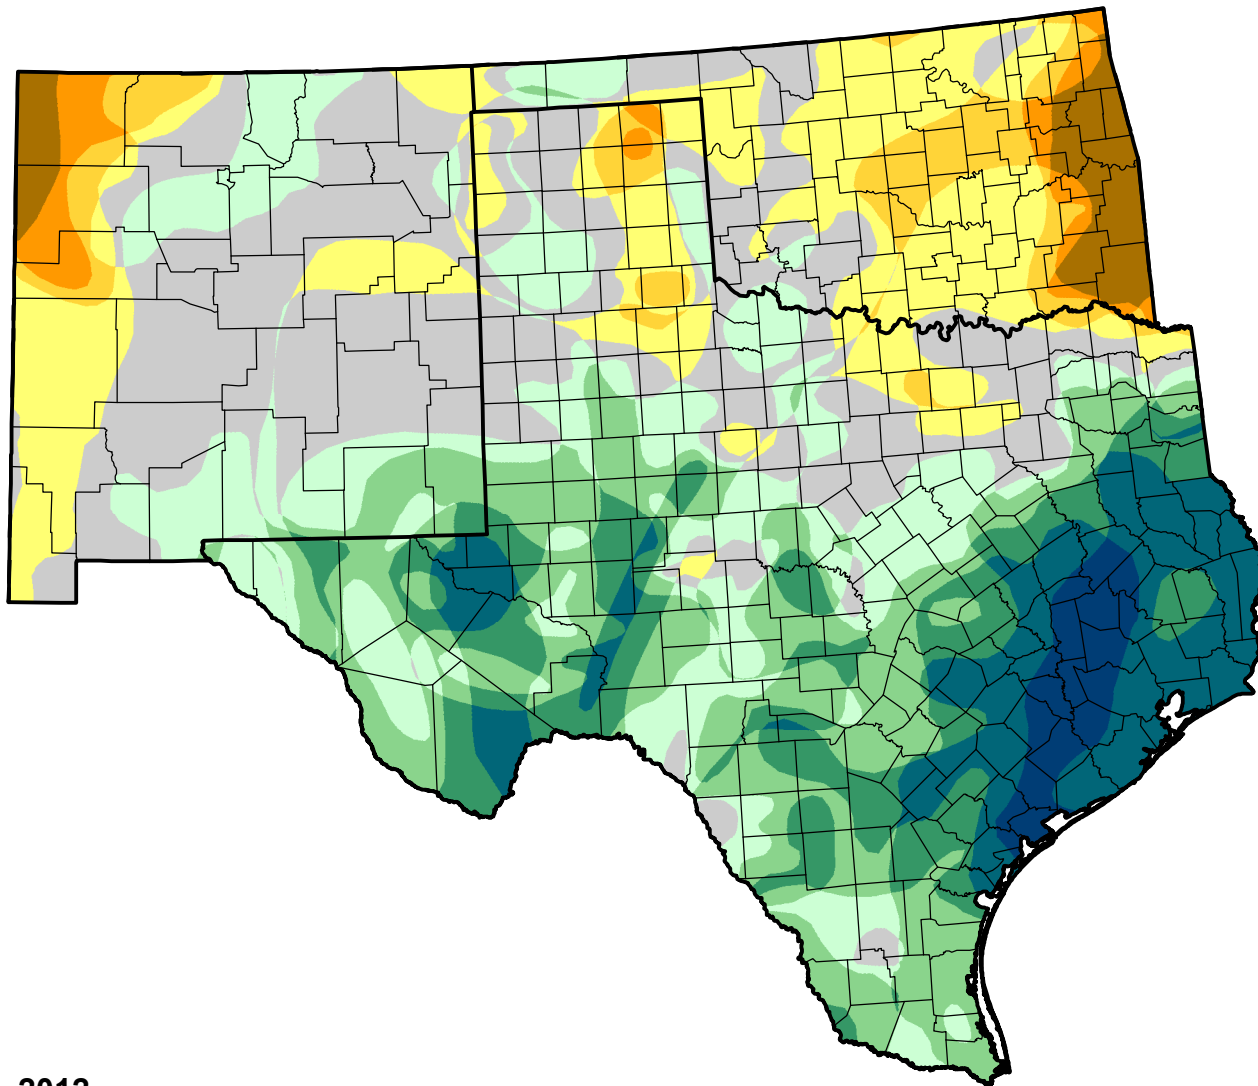

U.S. Drought Monitor Class Change - Southern Plains RDEWS

Start of Calendar Year

July 31, 2012
compared to
January 5, 2012

droughtmonitor.unl.edu

-  5 Class Degradation
-  4 Class Degradation
-  3 Class Degradation
-  2 Class Degradation
-  1 Class Degradation
-  No Change
-  1 Class Improvement
-  2 Class Improvement
-  3 Class Improvement
-  4 Class Improvement
-  5 Class Improvement