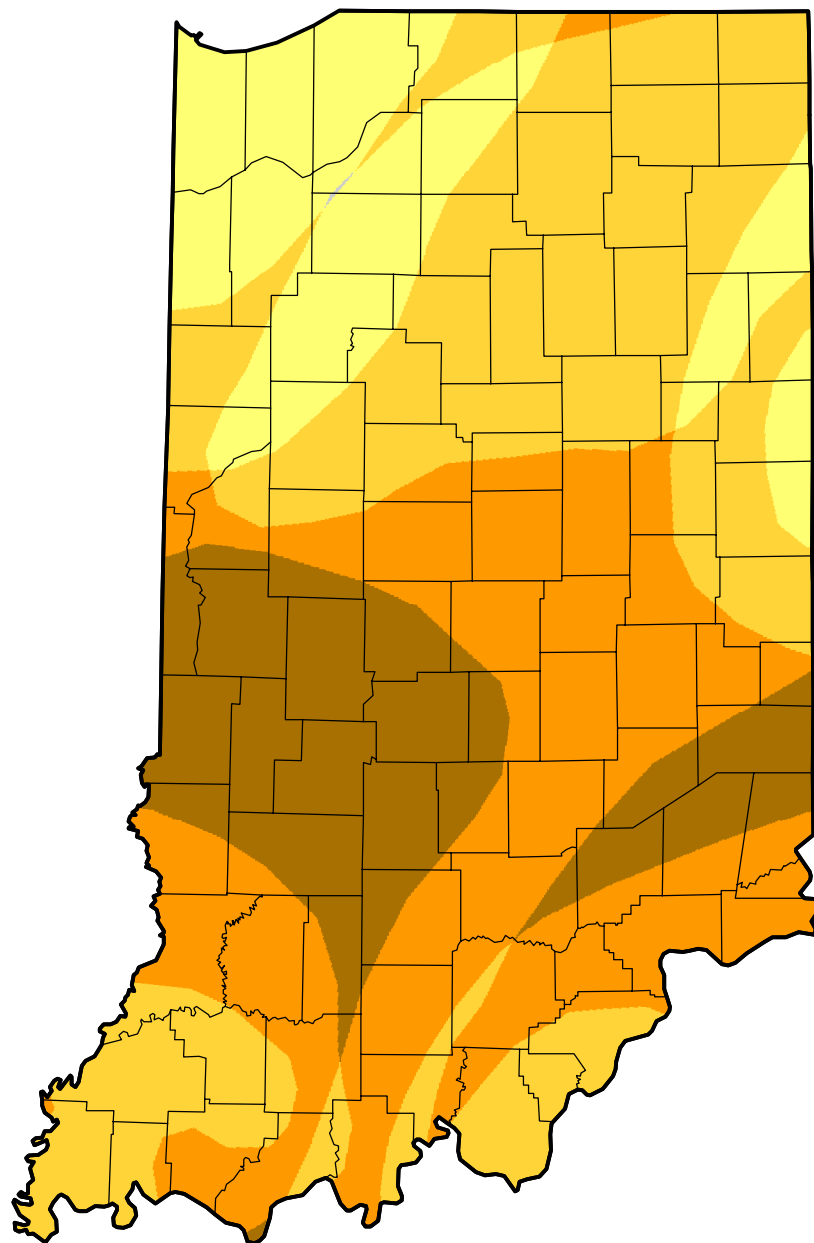

# U.S. Drought Monitor Class Change - Indiana

## 8 Week

August 7, 2012  
compared to  
June 14, 2012

-  5 Class Degradation
-  4 Class Degradation
-  3 Class Degradation
-  2 Class Degradation
-  1 Class Degradation
-  No Change
-  1 Class Improvement
-  2 Class Improvement
-  3 Class Improvement
-  4 Class Improvement
-  5 Class Improvement