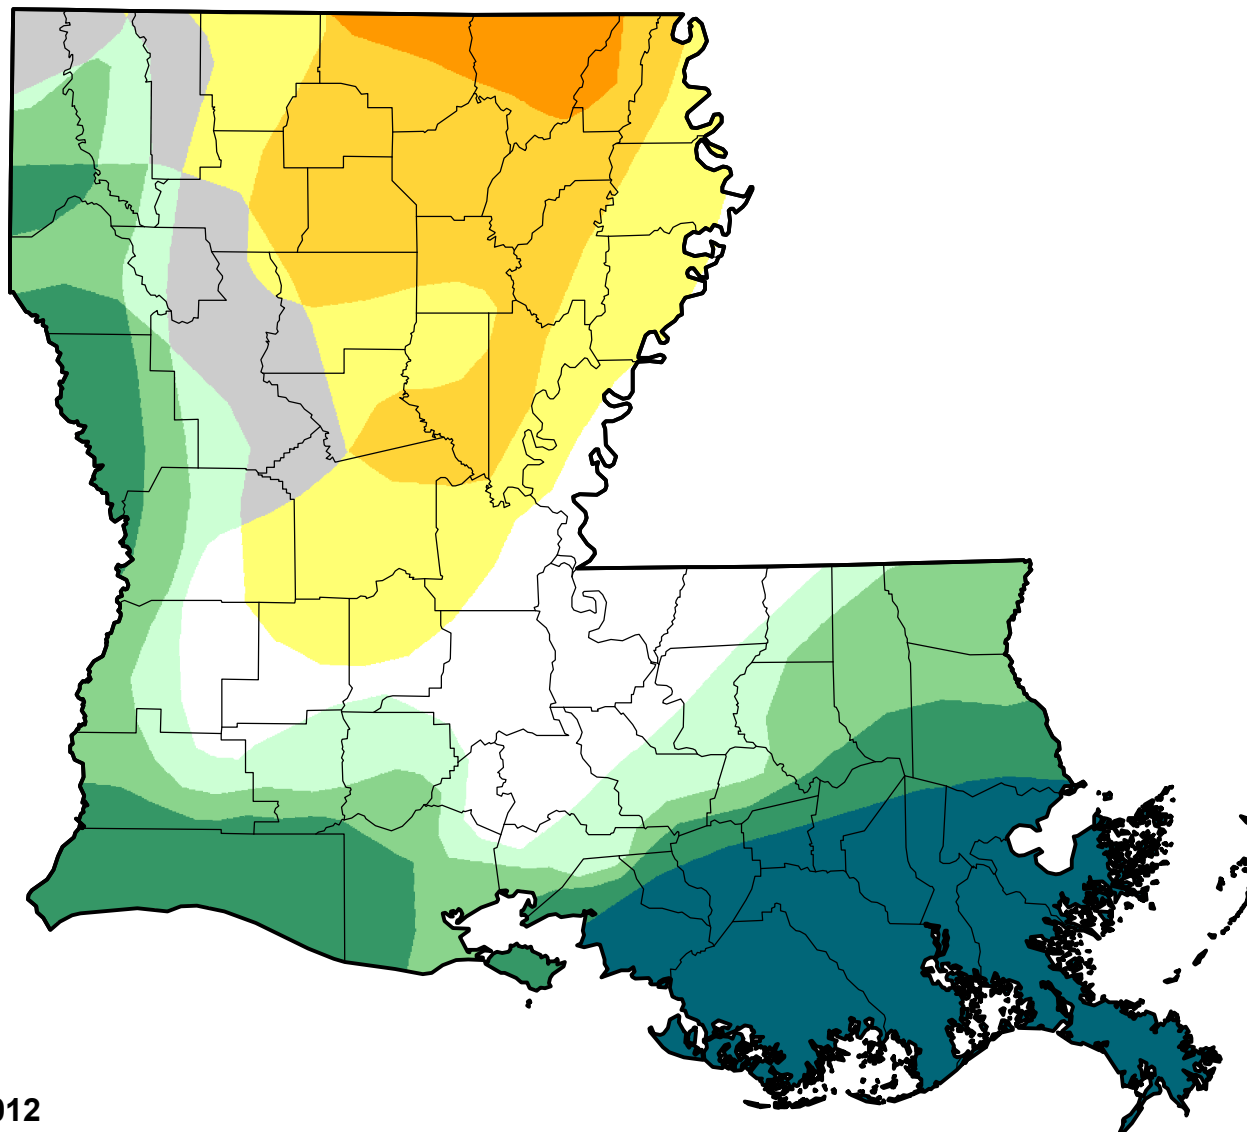

U.S. Drought Monitor Class Change - Louisiana

26 Week

August 7, 2012
compared to
February 9, 2012

droughtmonitor.unl.edu

-  5 Class Degradation
-  4 Class Degradation
-  3 Class Degradation
-  2 Class Degradation
-  1 Class Degradation
-  No Change
-  1 Class Improvement
-  2 Class Improvement
-  3 Class Improvement
-  4 Class Improvement
-  5 Class Improvement