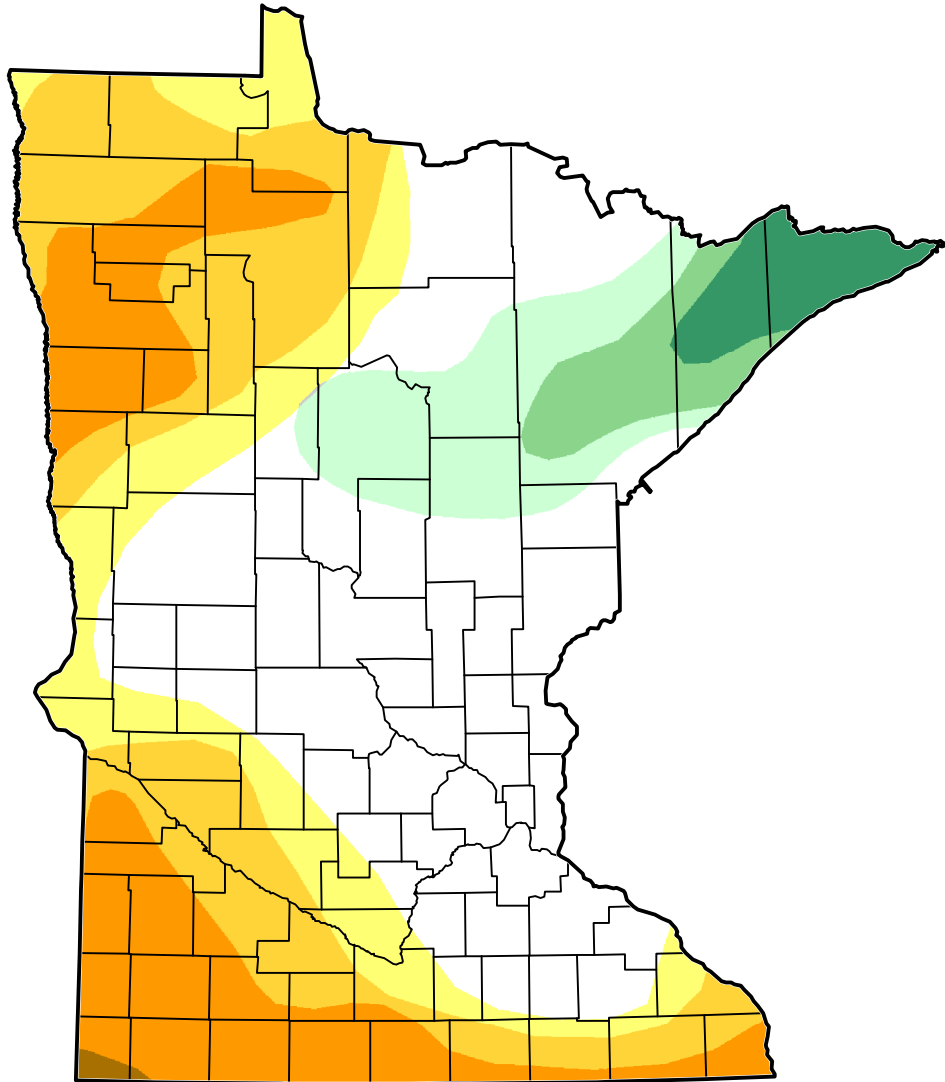

U.S. Drought Monitor Class Change - Minnesota 2 Years

-  5 Class Degradation
-  4 Class Degradation
-  3 Class Degradation
-  2 Class Degradation
-  1 Class Degradation
-  No Change
-  1 Class Improvement
-  2 Class Improvement
-  3 Class Improvement
-  4 Class Improvement
-  5 Class Improvement

August 7, 2012
compared to
August 10, 2010