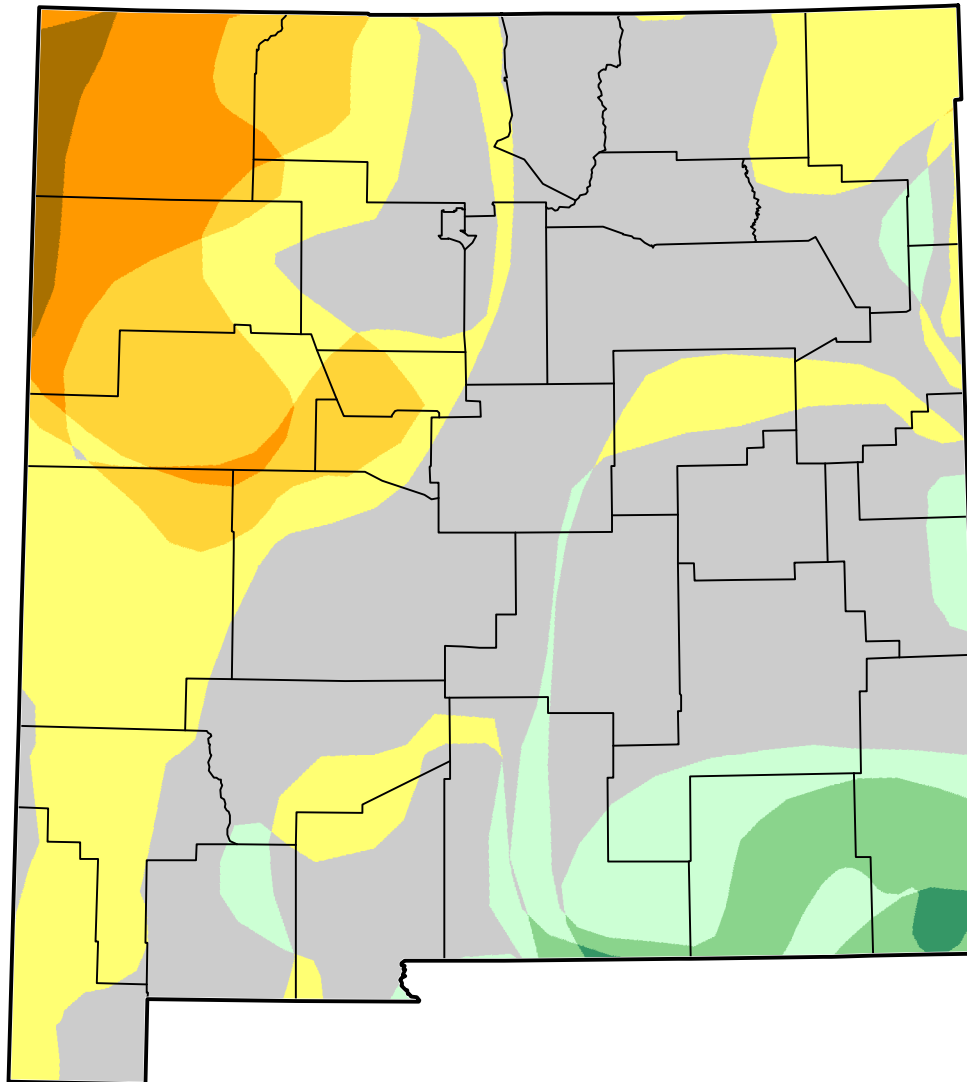

U.S. Drought Monitor Class Change - New Mexico

6 Months

**August 7, 2012
compared to
February 21, 2012**

-  5 Class Degradation
-  4 Class Degradation
-  3 Class Degradation
-  2 Class Degradation
-  1 Class Degradation
-  No Change
-  1 Class Improvement
-  2 Class Improvement
-  3 Class Improvement
-  4 Class Improvement
-  5 Class Improvement