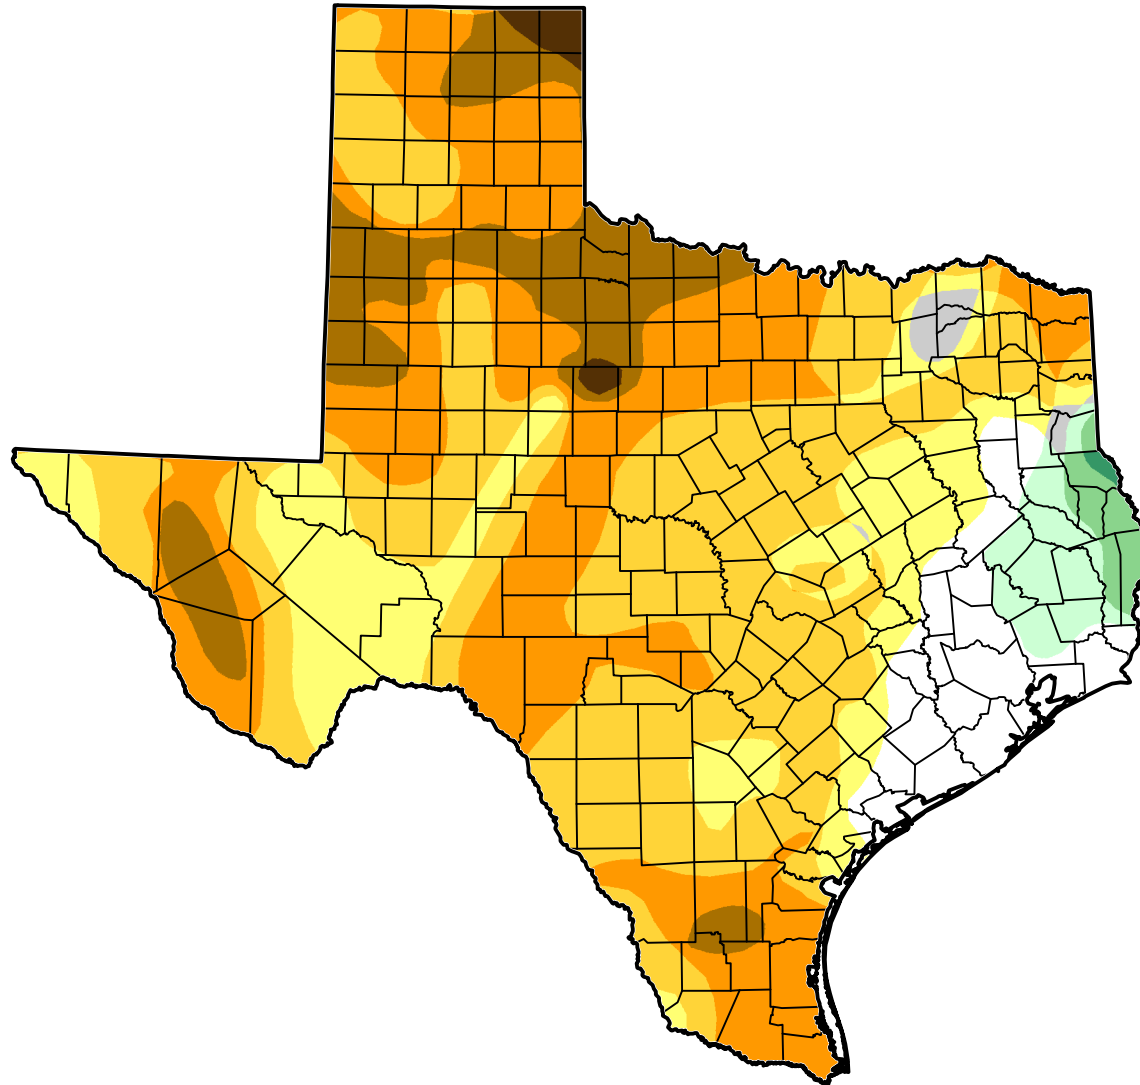

# U.S. Drought Monitor Class Change - Texas 2 Years

August 7, 2012  
compared to  
August 10, 2010