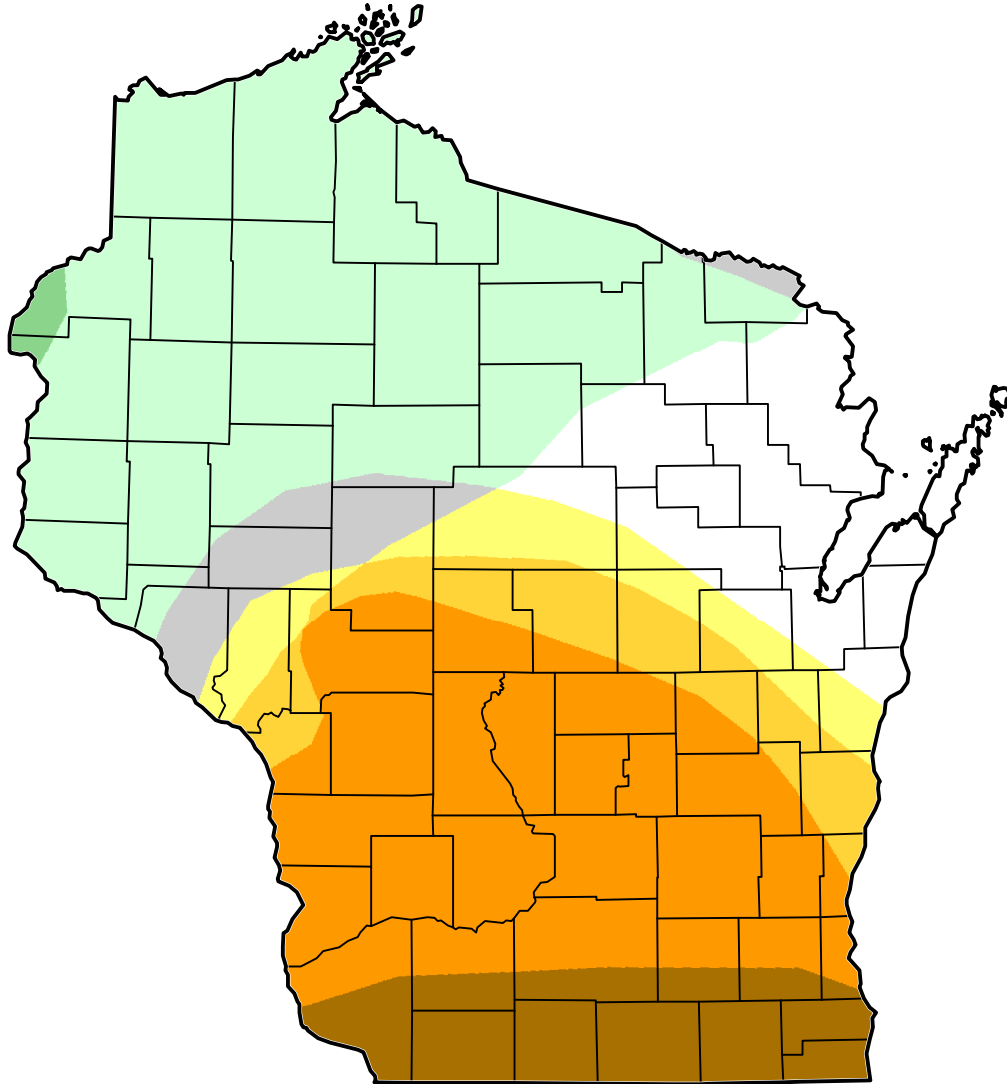

U.S. Drought Monitor Class Change - Wisconsin 6 Months

August 7, 2012
compared to
February 21, 2012