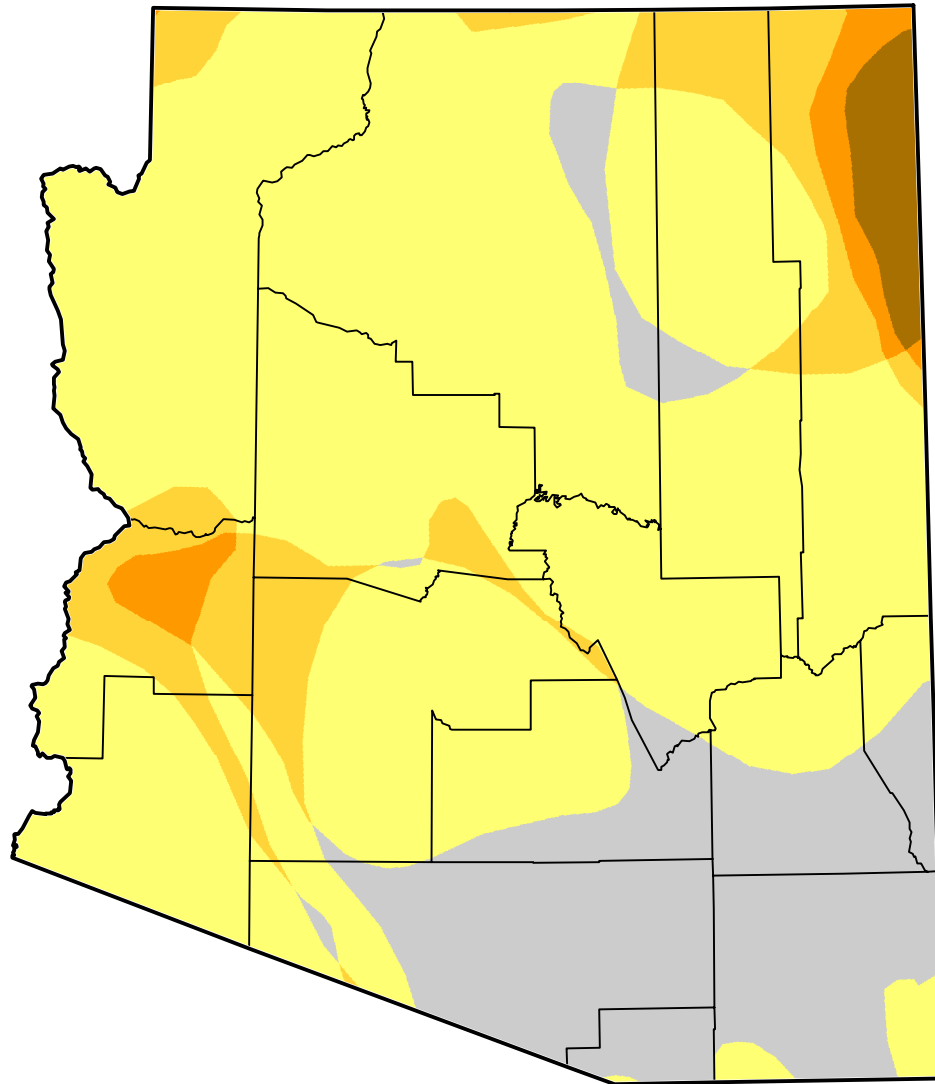

# U.S. Drought Monitor Class Change - Arizona 6 Months

August 7, 2012  
compared to  
February 21, 2012

-  5 Class Degradation
-  4 Class Degradation
-  3 Class Degradation
-  2 Class Degradation
-  1 Class Degradation
-  No Change
-  1 Class Improvement
-  2 Class Improvement
-  3 Class Improvement
-  4 Class Improvement
-  5 Class Improvement