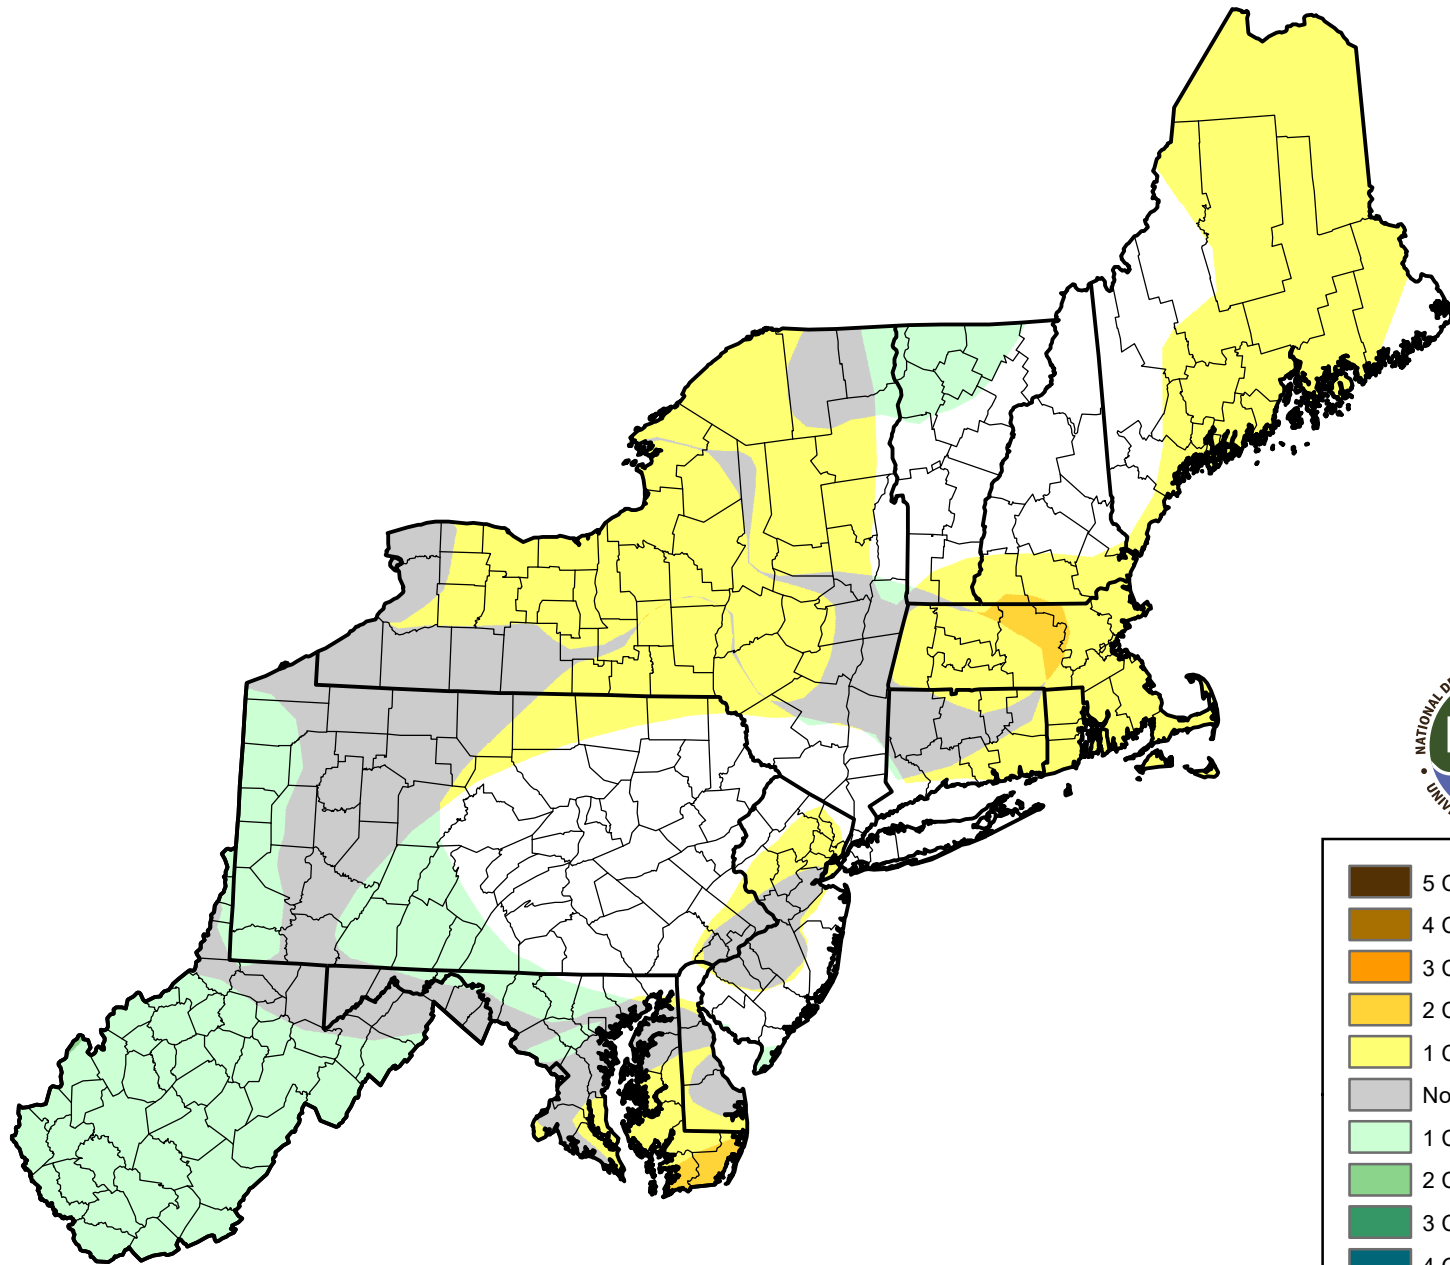

U.S. Drought Monitor Class Change - USDA Northeast Climate Hub

4 Week

August 7, 2012
compared to
July 12, 2012

droughtmonitor.unl.edu

-  5 Class Degradation
-  4 Class Degradation
-  3 Class Degradation
-  2 Class Degradation
-  1 Class Degradation
-  No Change
-  1 Class Improvement
-  2 Class Improvement
-  3 Class Improvement
-  4 Class Improvement
-  5 Class Improvement