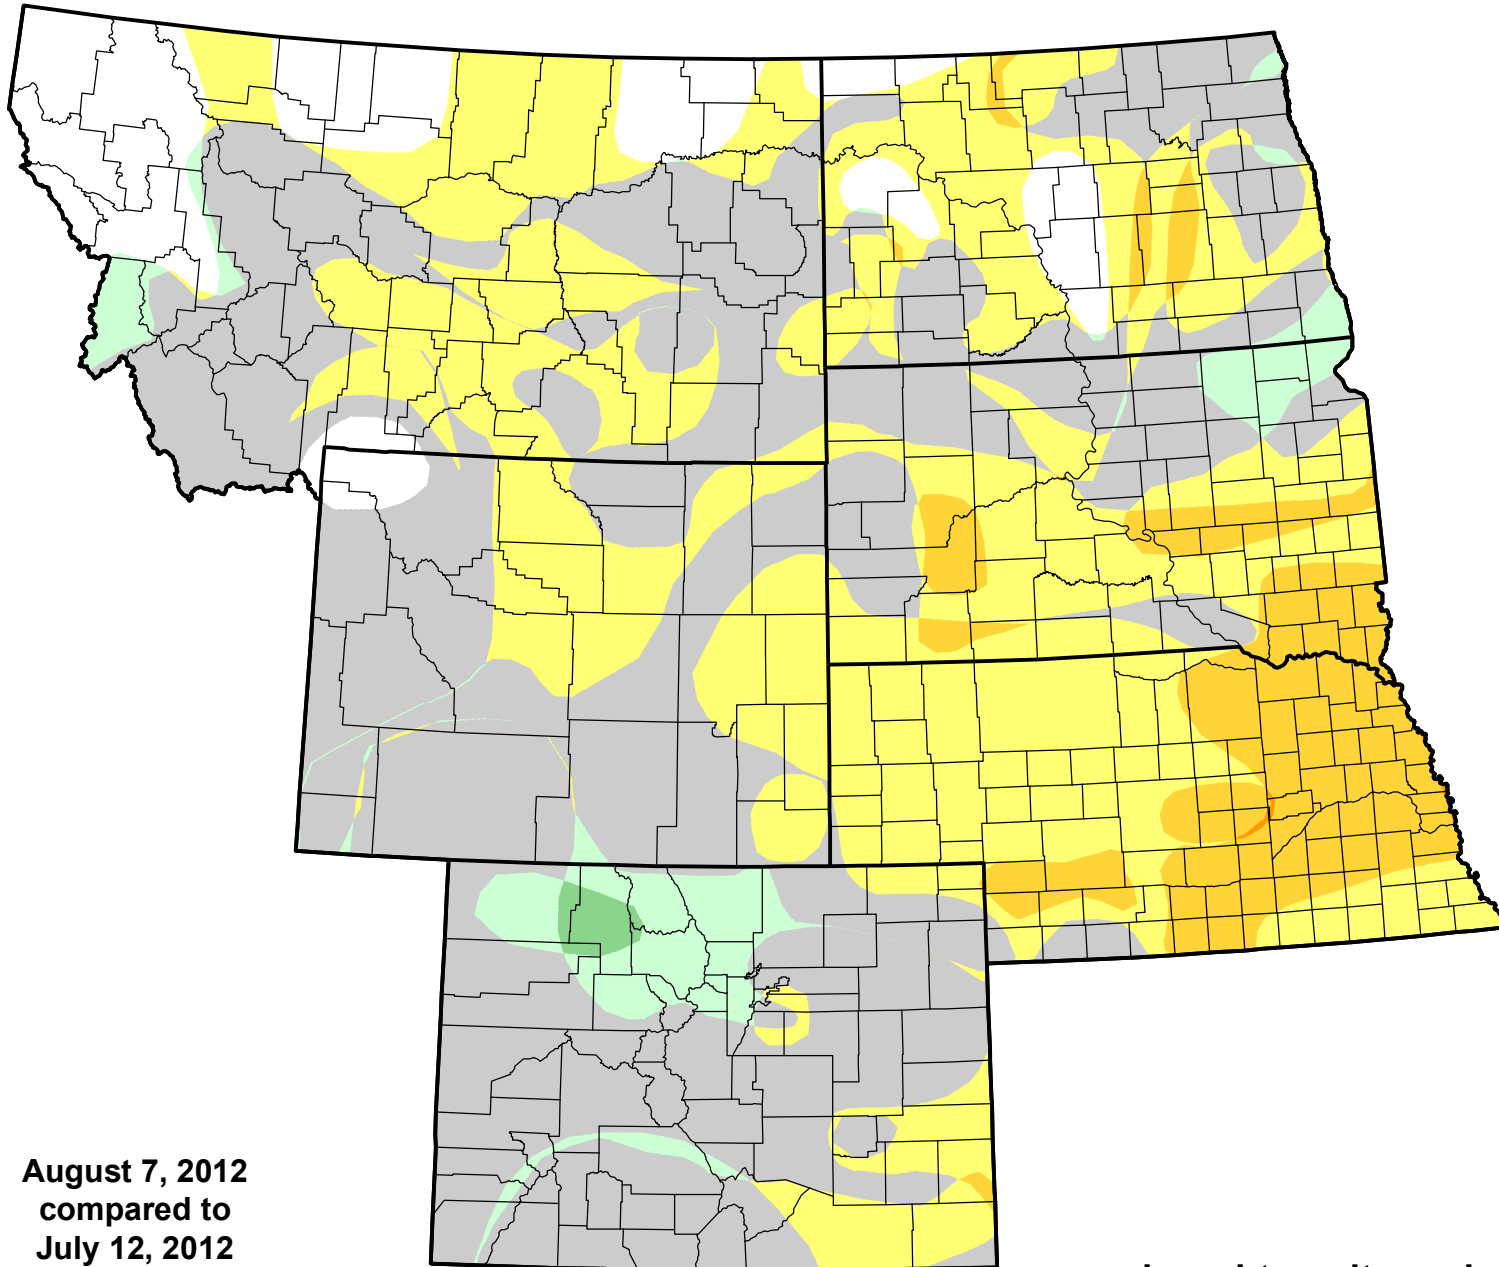

U.S. Drought Monitor Class Change - USDA Northern Plains Climate Hub 4 Week

August 7, 2012
compared to
July 12, 2012

droughtmonitor.unl.edu

- | | |
|---|---------------------|
|  | 5 Class Degradation |
|  | 4 Class Degradation |
|  | 3 Class Degradation |
|  | 2 Class Degradation |
|  | 1 Class Degradation |
|  | No Change |
|  | 1 Class Improvement |
|  | 2 Class Improvement |
|  | 3 Class Improvement |
|  | 4 Class Improvement |
|  | 5 Class Improvement |