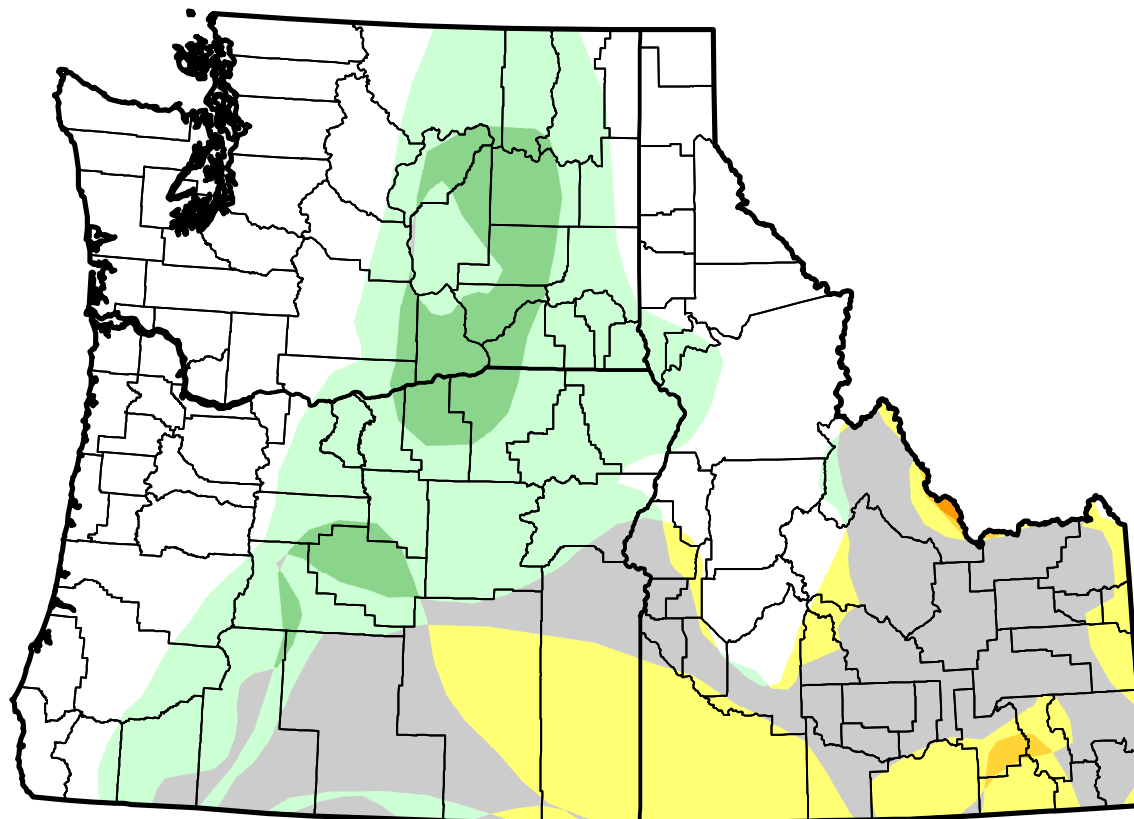

U.S. Drought Monitor Class Change - USDA Northwest Climate Hub 6 Months

-  5 Class Degradation
-  4 Class Degradation
-  3 Class Degradation
-  2 Class Degradation
-  1 Class Degradation
-  No Change
-  1 Class Improvement
-  2 Class Improvement
-  3 Class Improvement
-  4 Class Improvement
-  5 Class Improvement

August 7, 2012
compared to
February 21, 2012