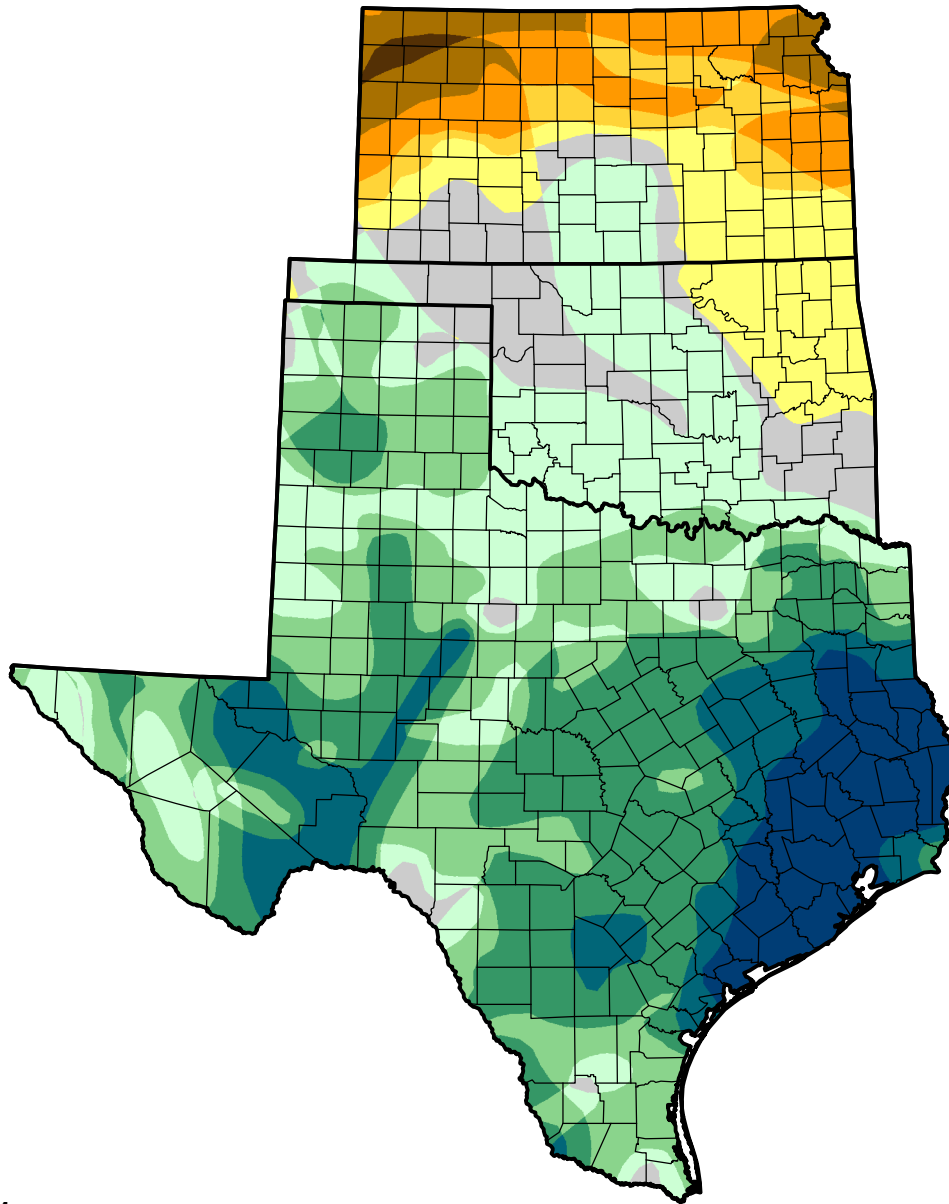

U.S. Drought Monitor Class Change - USDA Southern Plains Climate Hub Start of Water Year

August 7, 2012
compared to
September 29, 2011

droughtmonitor.unl.edu