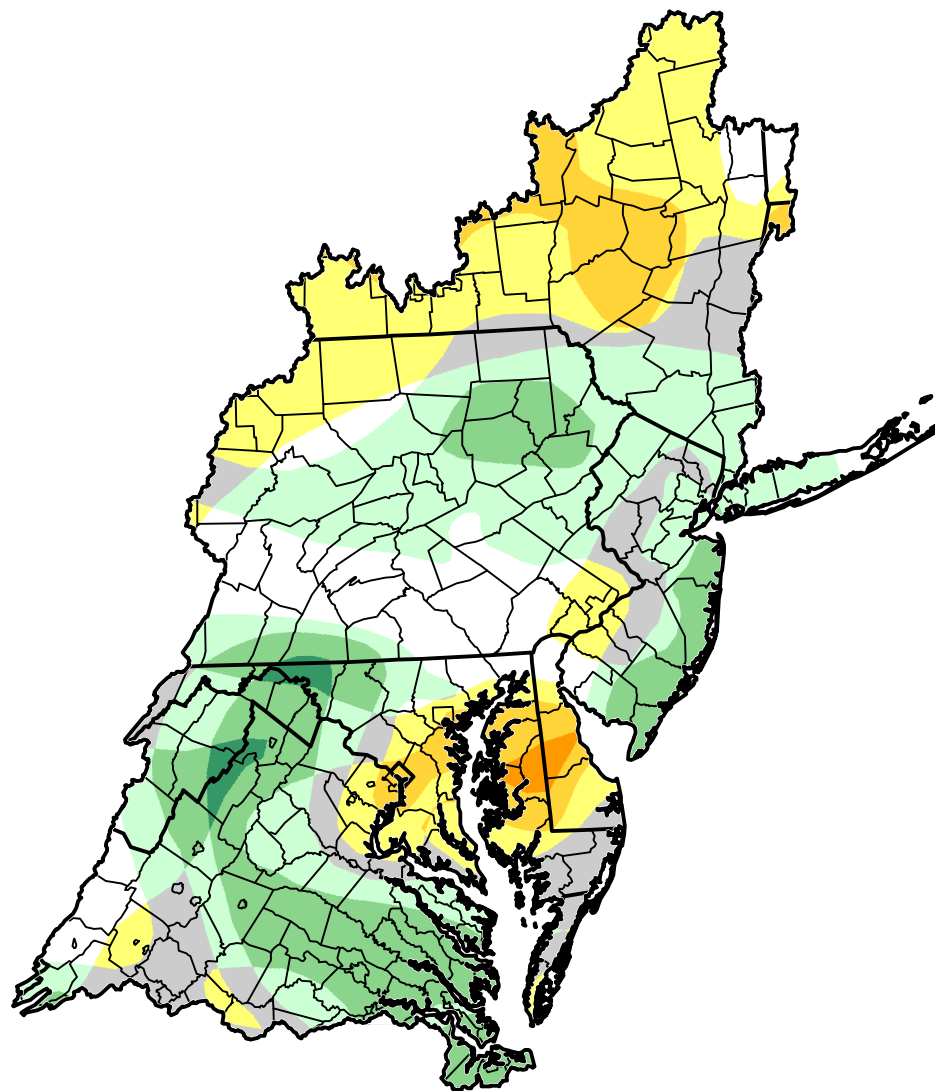

U.S. Drought Monitor Class Change - Mid Atlantic Watershed 2 Years

August 7, 2012
compared to
August 10, 2010