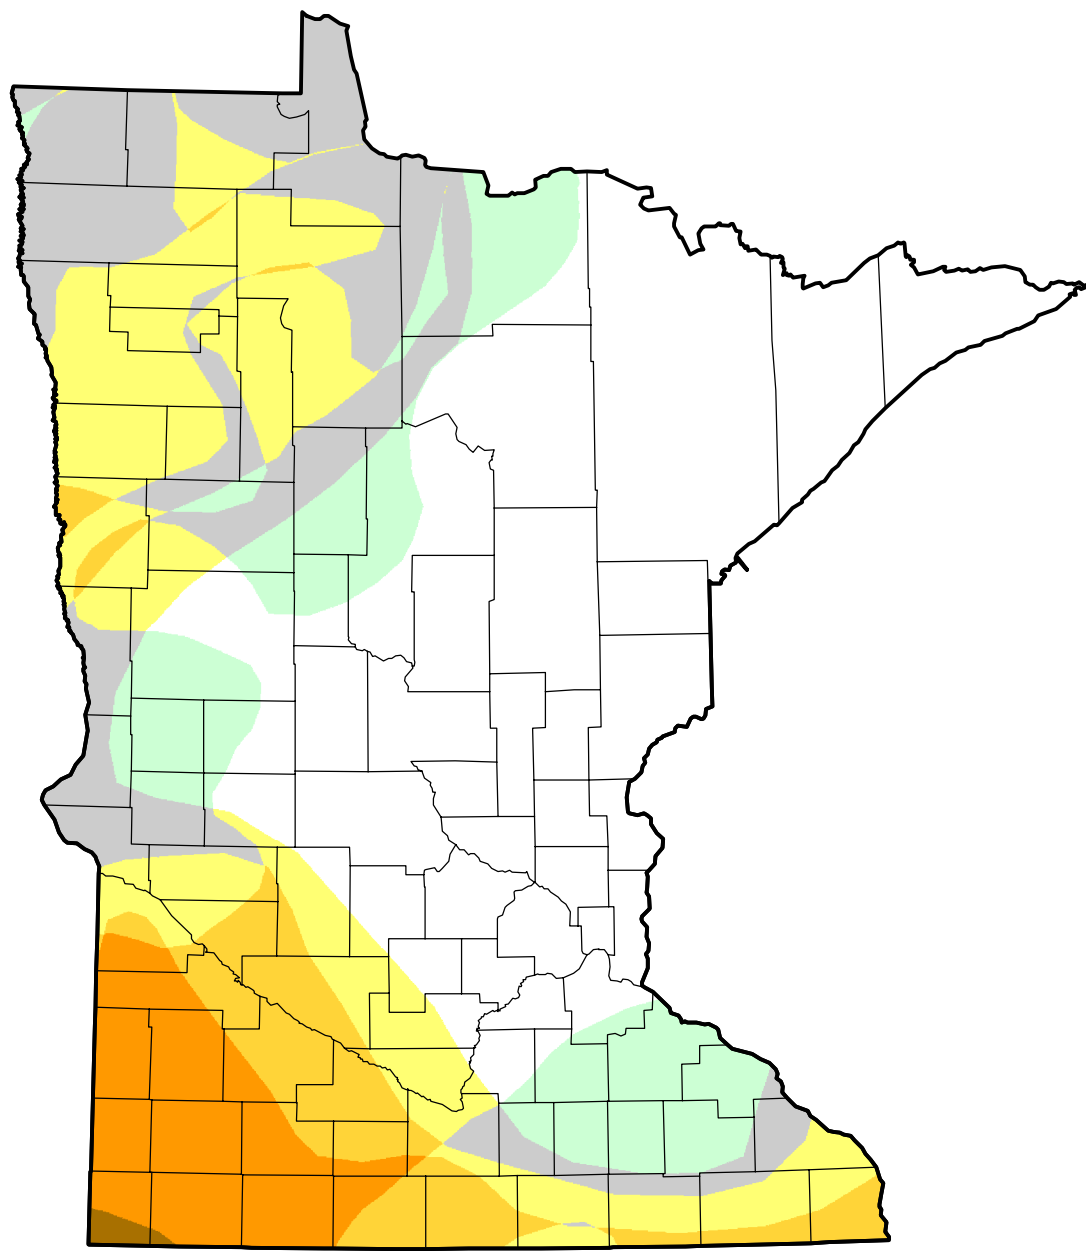

# U.S. Drought Monitor Class Change - Minnesota

## 8 Week

August 7, 2012  
compared to  
June 14, 2012

[droughtmonitor.unl.edu](http://droughtmonitor.unl.edu)

-  5 Class Degradation
-  4 Class Degradation
-  3 Class Degradation
-  2 Class Degradation
-  1 Class Degradation
-  No Change
-  1 Class Improvement
-  2 Class Improvement
-  3 Class Improvement
-  4 Class Improvement
-  5 Class Improvement