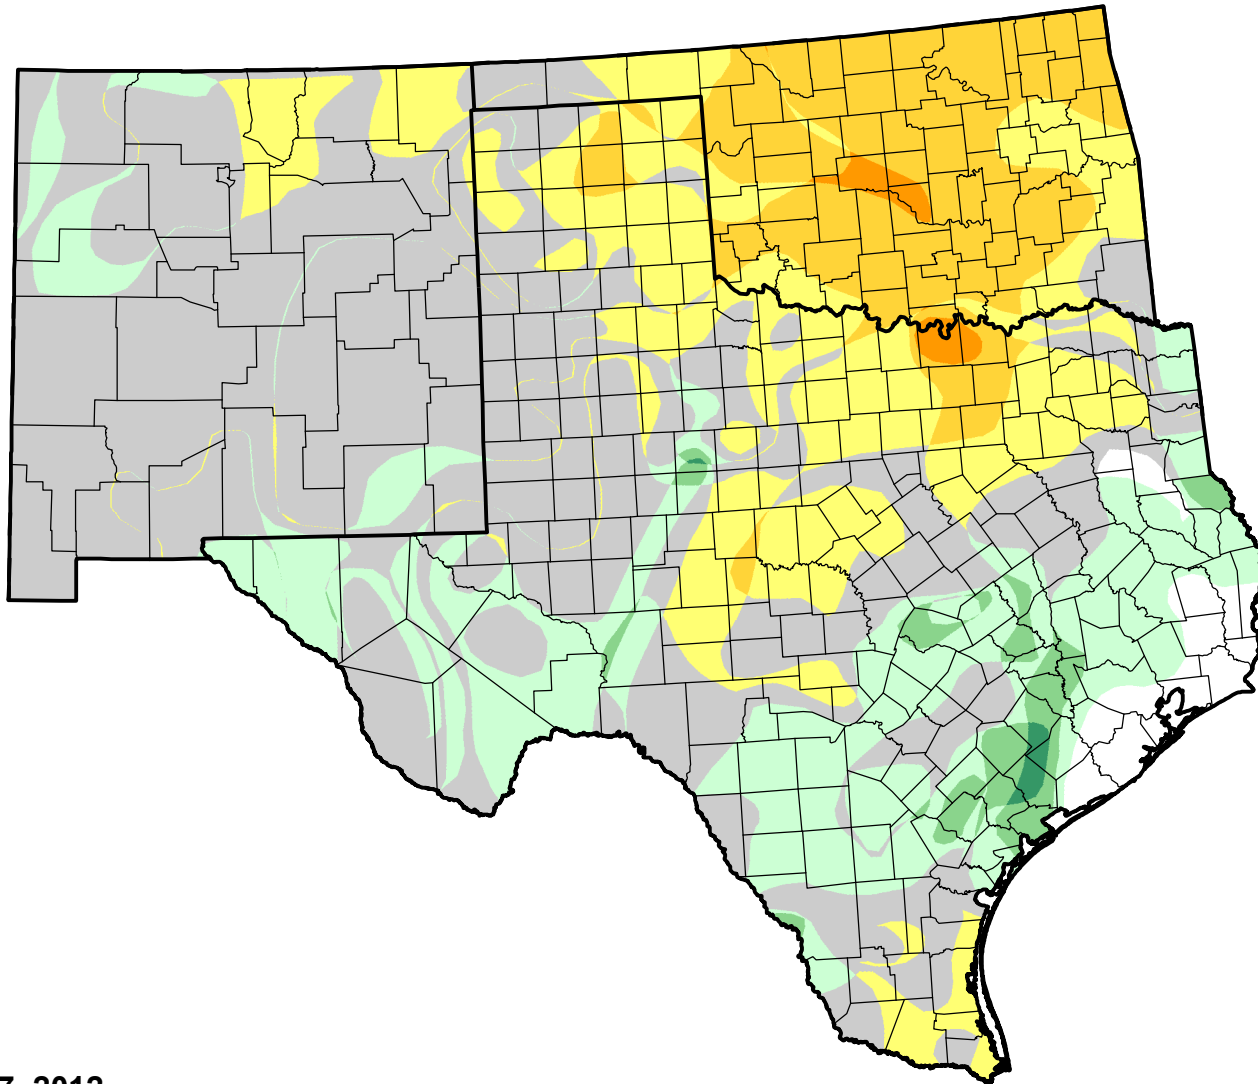

U.S. Drought Monitor Class Change - Southern Plains RDEWS

4 Week

August 7, 2012
compared to
July 12, 2012

droughtmonitor.unl.edu

-  5 Class Degradation
-  4 Class Degradation
-  3 Class Degradation
-  2 Class Degradation
-  1 Class Degradation
-  No Change
-  1 Class Improvement
-  2 Class Improvement
-  3 Class Improvement
-  4 Class Improvement
-  5 Class Improvement