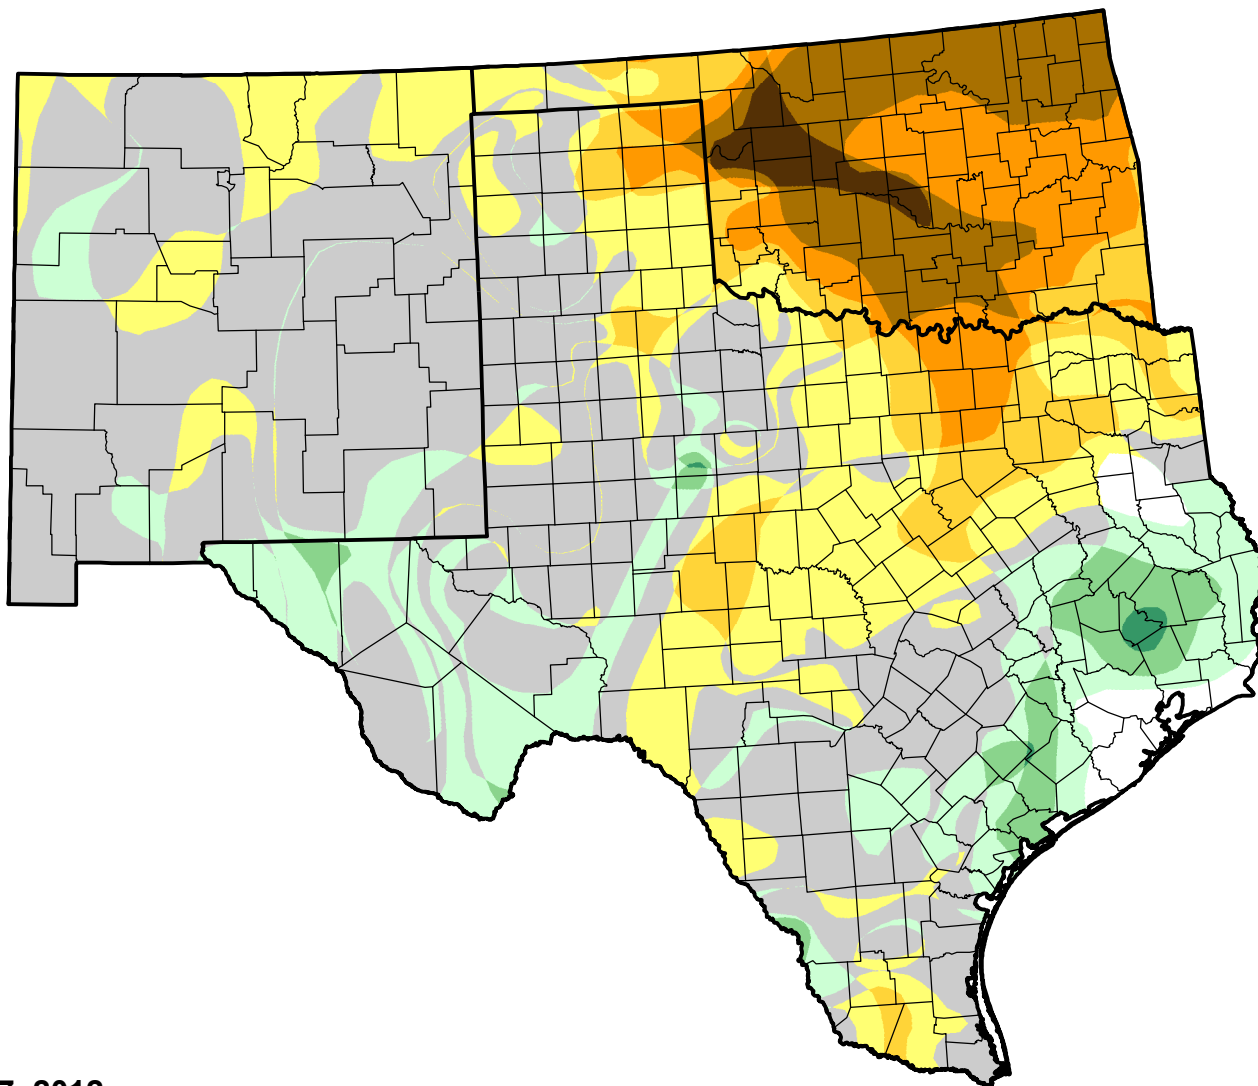

U.S. Drought Monitor Class Change - Southern Plains RDEWS

8 Week

August 7, 2012
compared to
June 14, 2012

droughtmonitor.unl.edu