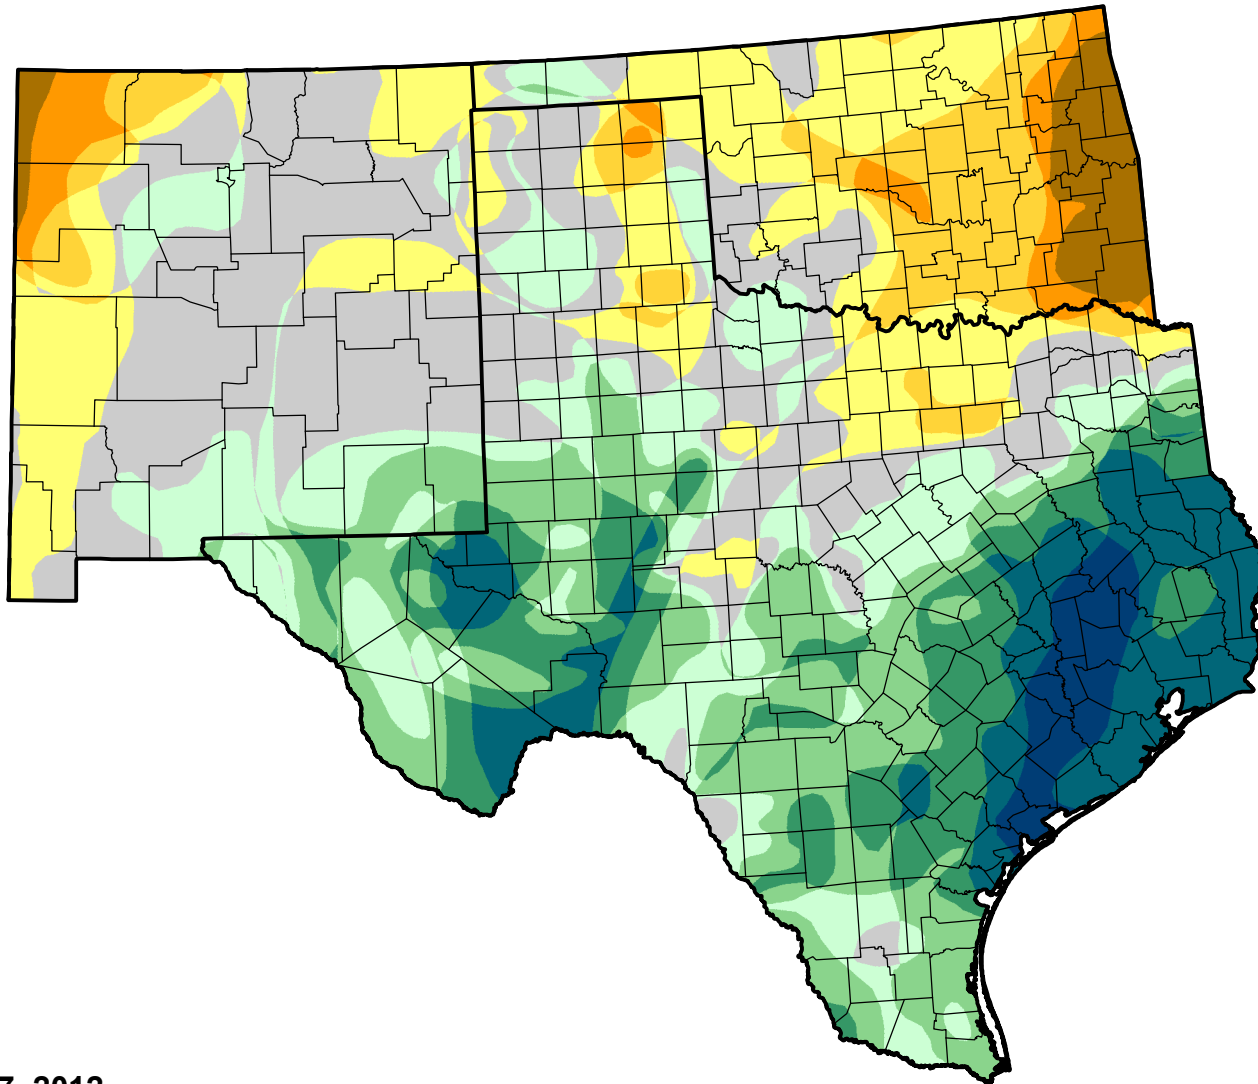

U.S. Drought Monitor Class Change - Southern Plains RDEWS

Start of Calendar Year

August 7, 2012
compared to
January 5, 2012

droughtmonitor.unl.edu

-  5 Class Degradation
-  4 Class Degradation
-  3 Class Degradation
-  2 Class Degradation
-  1 Class Degradation
-  No Change
-  1 Class Improvement
-  2 Class Improvement
-  3 Class Improvement
-  4 Class Improvement
-  5 Class Improvement